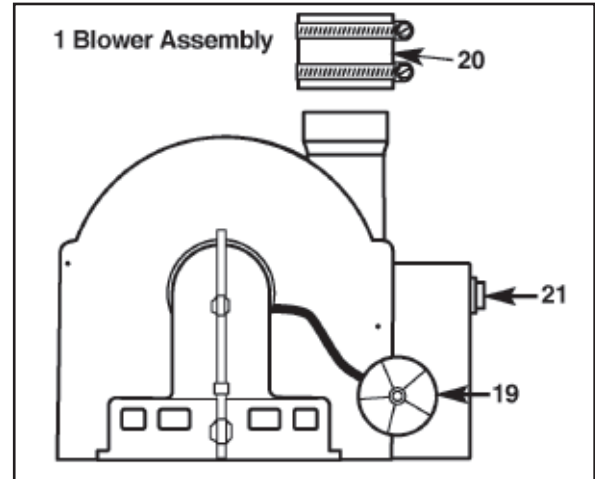

# POWER VENTED - 2 IN. VENT: 40 AND 50 GALLON MODELS NATURAL OR LP GAS

Ref. No.	Part Description	Qty. Req.	Part Number
1.	Blower Assembly	1	SP12562
2.	Anode Rod	1	SP11309C
3.	Flue Baffle Assembly	1	AM39341
4.	Flue Baffle Hanger	1	N/A
5.	T & P Relief Valve	1	SP8346
6.	Dip Tube	1	SP11251R
7.	Dip Tube Gasket	1	AP6948-1
8.	Drain Valve	1	SP12112S
9.	Drain Valve Shroud	1	AP9167
10.	Inner Door	1	AM29501
11.	Outer Door	1	AM29254-4C
12.	Protective Cover	1	AP12558
13.	Thermostat	1	(NAT) SP12556 (LP) SP12557
14.	Spark Ignitor Assembly	1	(NAT) SP12560B (LP) SP12560C
15.	Main Burner Assembly	1	(40 Gal NAT Low NOx) AM39503RY (40 Gal LP) AM39504RM (50 Gal NAT Low NOx) AM39503SY (50 Gal LP) AM39504SM
16.	Heat Trap Hot	1	SP20003 Kit
17.	Heat Trap Cold	1	SP20003 Kit
18.	Burner Supply Tube	1	N/A
19.	Pressure Switch	1	SP12766
20.	Rubber Coupling	1	SP12658
21.	On/Off Switch	1	AP12767