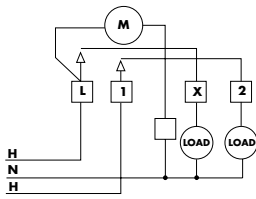

# W SERIES: 7 DAY TIME SWITCHES WIRING DIAGRAMS

<http://waterheatertimer.org/Tork-timers-and-manuals.html>

**W100 (SPST)**

**W200 (DPST)**

**W300 (3PST)**

**W120 (SPDT)**

**W220 (DPDT)**

**W400A (4PST)**