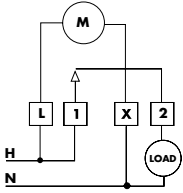

# W SERIES: 7 DAY TIME SWITCHES WIRING DIAGRAMS

<http://waterheatertimer.org/Tork-timers-and-manuals.html>

**W100 (SPST)**

**W200 (DPST)**

**W300 (3PST)**

**W120 (SPDT)**

**W220 (DPDT)**

**W400A (4PST)**