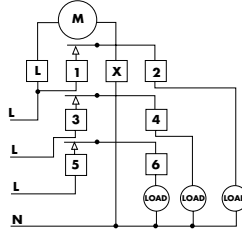

# W SERIES: 7 DAY TIME SWITCHES WIRING DIAGRAMS

<http://waterheatertimer.org/Tork-timers-and-manuals.html>

**W100 (SPST)**

**W200 (DPST)**

**W300 (3PST)**

**W120 (SPDT)**

**W220 (DPDT)**

**W400A (4PST)**