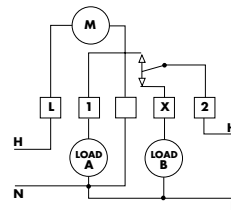

# W SERIES: 7 DAY TIME SWITCHES WIRING DIAGRAMS

<http://waterheatertimer.org/Tork-timers-and-manuals.html>

**W100 (SPST)**

**W200 (DPST)**

**W300 (3PST)**

**W120 (SPDT)**

**W220 (DPDT)**

**W400A (4PST)**