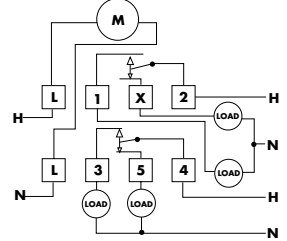

# W SERIES: 7 DAY TIME SWITCHES WIRING DIAGRAMS

<http://waterheatertimer.org/Tork-timers-and-manuals.html>

**W100 (SPST)**

**W200 (DPST)**

**W300 (3PST)**

**W120 (SPDT)**

**W220 (DPDT)**

**W400A (4PST)**