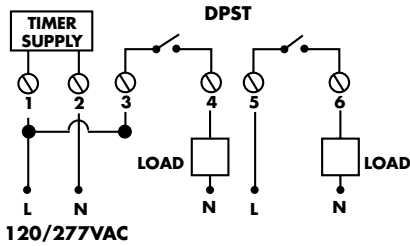

E100B SERIES: 1 CHANNEL MULTIPURPOSE CONTROL WIRING DIAGRAMS

<http://waterheatertimer.org/Tork-Digital-timers-and-manuals.html>

E, EW101B SERIES

E, EW103B SERIES

E, EW103B SERIES

E, EW120B SERIES