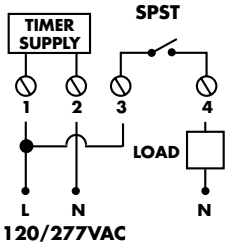

E100B SERIES: 1 CHANNEL MULTIPURPOSE CONTROL WIRING DIAGRAMS

<http://waterheatertimer.org/Tork-Digital-timers-and-manuals.html>

E, EW101B SERIES

E, EW103B SERIES

E, EW103B SERIES

E, EW120B SERIES