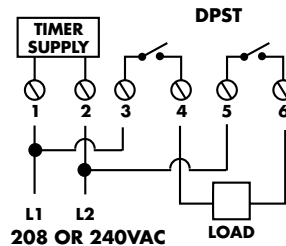

E100B SERIES: 1 CHANNEL MULTIPURPOSE CONTROL WIRING DIAGRAMS

<http://waterheatertimer.org/Tork-Digital-timers-and-manuals.html>

E, EW101B SERIES

E, EW103B SERIES

E, EW103B SERIES

E, EW120B SERIES