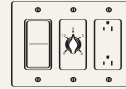

### RATINGS

125VAC, 20 AMP inductive/resistive  
125VAC, 7 AMP Tungsten  
125VAC, 1 HP

USING DECORATOR SWITCHPLATE

USING STANDARD SWITCHPLATE

TIME CYCLE	METAL FACEPLATE			IVORY FACEPLATE			WHITE FACEPLATE			ALMOND FACEPLATE	
	WITH HOLD	WITHOUT HOLD	UPC CODE	WITH HOLD	WITHOUT HOLD	UPC CODE	WITH HOLD	WITHOUT HOLD	UPC CODE	WITHOUT HOLD ONLY	UPC CODE
5 minutes		C505M	15500		A505M	15012		A505MW	15112		
0-15 minutes	C515MH		15502	A515MH		15020	A515MHW		15120		
0-15 minutes		C515M	15501		A515M	15013		A515MW	15113	A515MA	15127
0-30 minutes	C530MH		15504	A530MH		15021	A530MHW		15121		
0-30 minutes		C530M	15503		A530M	15014		A530MW	15114	A530MA	15128
0-60 minutes	C560MH		15506	A560MH		15022	A560MHW		15122		
0-60 minutes		C560M	15505		A560M	15015		A560MW	15115	A560MA	15129
0-2 hours		C502H	15507		A502H	15016		A502HW	15116		
0-4 hours		C504H	15509		A504H	15017		A504HW	15117		
0-6 hours	C506HH		15512	A506HH		15025	A506HHW		15125		
0-6 hours		C506H	15511		A506H	15018		A506HW	15118		
0-12 hours	C512HH		15514	A512HH		15026	A512HHW		15126		
0-12 hours		C512H	15513		A512H	15019		A512HW	15119		