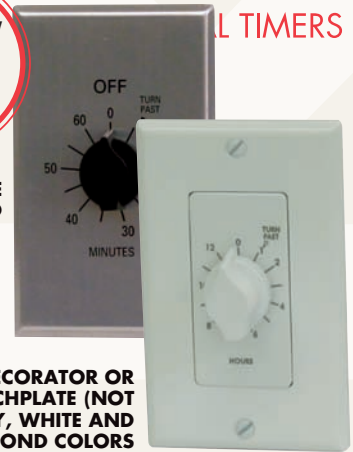

# IN-WALL TIMERS

## A500 AND C500 SERIES IN-WALL SPRING WOUND SHUT DOWN TIMERS

**METAL WALLPLATE INCLUDED**

**FITS DECORATOR OR STANDARD SWITCHPLATE (NOT SUPPLIED). IVORY, WHITE AND ALMOND COLORS**

### FEATURES & OPERATION:

Unit is mechanically spring wound, requiring no electricity to operate. Switch contacts are made when knob is rotated and break circuit at the end of a timed cycle, thereby turning OFF load. *CAUTION: This timer is not to be used in precision timing applications where inaccurate timing could have dangerous consequences (i.e., sun lamp, sauna, etc.)*