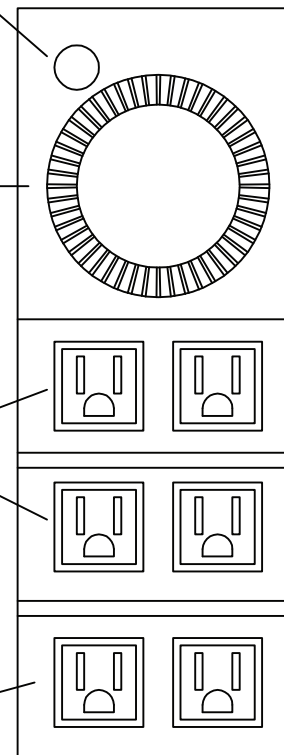

Plug directly into a GFCI protected electrical outlet. Always keep cover closed. Unplug timer before working on the loads plugged into the unit.

This timer is ideal for automatically controlling decorative and holiday lighting around the home. The unit can be wall mounted or staked into the ground.

<http://waterheatertimer.org/Tork-consumer-timers-and-manuals.html>

INSTALLATION & OPERATING INSTRUCTIONS

INSTALLATION OF THE UNIT:

FOR WALL MOUNTING: Two keyholes are available for wall mounting. Mount at least 3 feet above ground with timer on top.

FOR STAKE MOUNTING: Attach stake to the back of the unit with 4 screws. Push stake into ground

OPERATION OF THE UNIT:

The timer has 48 tabs, which can turn loads ON or OFF every 30 minutes.

Push tabs down to turn loads ON, and pull up to turn them OFF for desired ON and OFF durations.

Rotate dial clockwise to set time.

There are six grounded outlets, the bottom two outlets are always ON, the top four are switched by the timer.

Plug the loads to be controlled into appropriate outlets. Make sure that the total load on 6 outlets does not exceed ratings listed above.

Plug the 6' cord into a GFCI protected outlet.

MAKE SURE THAT THE COVER IS ALWAYS KEPT CLOSED.

All outlets are protected by a resettable circuit breaker. If the unswitched loads are OFF, please check the breaker.

Circuit Breaker   **Unit shown, with cover removed**

Timer

Four timed outlets

Two permanent ON outlets

ONE YEAR LIMITED WARRANTY: If this product fails because of a manufacturing defect within one year after purchase, we will, at our option, either repair or replace it at no charge. Our warranty does not cover damage caused by accident, abuse or misuse. We assume no further liability with respect to the sale or use of this product. THIS WARRANTY IS IN LIEU OF ALL OTHER WARRANTIES, EXPRESSED OR IMPLIED, INCLUDING THE WARRANTY OF MERCHANTABILITY. We make no warranty with respect to the fitness of any goods for the users particular application. This warranty gives you specific legal rights, and you also may have other rights which vary from state to state.

It is our intent to provide accurate and current specification information. However, in the interest of product improvement, TORK may alter the specifications or constructional details without prior notice.