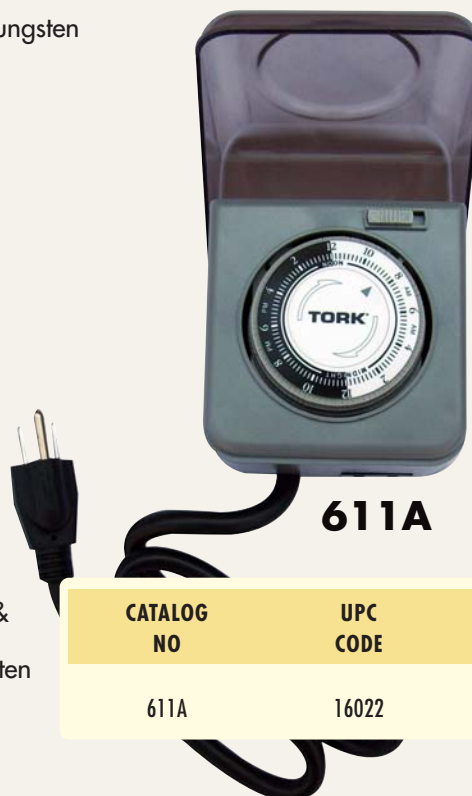

- 18" cord and grounded plug
- 96 captive tabs every 15 min.
- Multiple ON/OFFs each day
- Manual ON/TIMER switch

601A: one grounded outlet

602A: two grounded outlets

RATINGS (in 602A, ratings are total for two outlets)

125VAC 15A Resistive & General Purpose
125VAC, 1250W Tungsten
125 VAC, 1/2 HP

601A

602A

CATALOG NO	UPC CODE
601A	16020
602A	16021

611A 24 HOUR MECHANICAL OUTDOOR TIMER WITH ONE OUTLET

APPLICATIONS

- Ideal to control landscape lighting and Christmas lights
- Control small pumps, fountains, motors, etc

FEATURES

- 24" cord and grounded plug
- 96 captive tabs every 15 min.
- Multiple ON/OFFs each day
- Manual ON/TIMER switch
- **One grounded outlet**

RATINGS

125VAC 15A Resistive & General Purpose
125VAC, 1250W Tungsten
125 VAC, 1/3 HP, TV-4