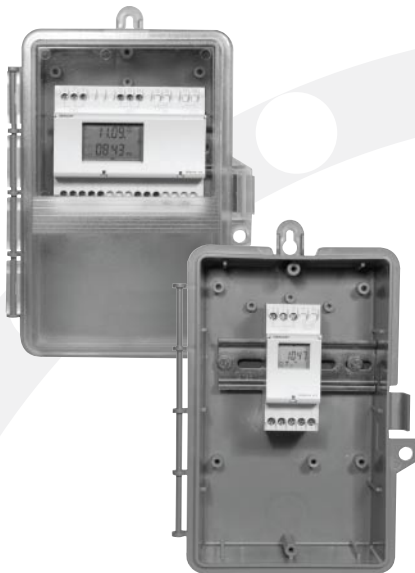

## Advanced Electronic Time Controls 1, 2, and 4 Channels

Talento 400/800 Series Ordering Data				
Grasslin/Intermatic Model	Voltage	Output	Channels	Programs
<b>Mechanism Only</b>				
TALENT0471-120	120VAC, 50/60Hz	16A SPDT	1	30
TALENT0891-24	24VAC/DC, 50/60Hz	16A SPDT	1	400
TALENT0891-120	120VAC, 50/60Hz	16A SPDT	1	400
TALENT0472-120	120VAC, 50/60Hz	16A SPDT	2	30
TALENT0892-24	24VAC/DC, 50/60Hz	16A SPDT	2	400
TALENT0892-120	120VAC, 50/60Hz	16A SPDT	2	400
TALENT0894-24	24VAC/DC, 50/60Hz	16A SPDT	4	400
TALENT0894-120	120VAC, 50/60Hz	16A SPDT	4	400
<b>NEMA 1 Indoor Enclosure</b>				
GMX471-I-120	120VAC, 50/60Hz	16A SPDT	1	30
GMX891-I-120	120VAC, 50/60Hz	16A SPDT	1	400
GMX472-I-120	120VAC, 50/60Hz	16A SPDT	2	30
GMX892-I-24	24VAC/DC, 50/60Hz	16A SPDT	2	400
GMX892-I-120	120VAC, 50/60Hz	16A SPDT	2	400
GMX894-I-24	24VAC/DC, 50/60Hz	16A SPDT	4	400
GMX894-I-120	120VAC, 50/60Hz	16A SPDT	4	400

### SRS 3800

#### 7 Day, 8-Channel End Time Switch

**APPLICATION:** Time of day ON/OFF control of 8 circuits of HVAC systems, zone heating, industrial processes, alarm systems, lighting, fans, pumps or other loads in commercial, industrial, institutional, and agricultural facilities. A simple and effective energy management system for small and mid-sized office buildings, schools, banks, malls, and government buildings.

#### Specifications:

- Input Voltage** – 120VAC 50/60 Hz
- Output Rating** – 10A Resistive @ 120~240VAC per channel
- Output Configuration:** 6 SPDT, 2 SPST (NO)
- Power Consumption:** 12VA
- Shortest Switching Time:** 1 minute
- Ambient Temperature:** 14°F to 122°F (-10°C to 50°C)
- Ambient Humidity:** 0 to 95% RH, non-condensing
- Manual 3-Way Override:** Auto-On-Off
- "ON" or "OFF" status indicator for each channel
- Wiring Connections:** Screw terminals, 12-24AWG
- Size:** 8.38" (213mm) x 7.08" (180mm) x 4.5" (114mm)