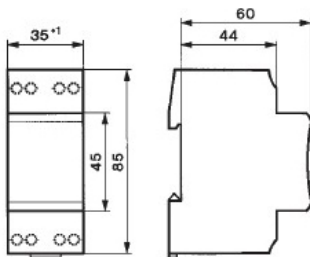

DC switching capacity
24 VDC/50 VDC/220 VDC

Switching output

Switch contacts

Ambient temperature

Protection class

Accuracy

Power reserve

Shortest switching time

Programmable every

Memory spaces

Manual switch

Block formation of weekdays

Holiday program/date range

Random generator

Switching state display

Pulse switching commands

Cycle switching commands

Summer/winter time changeover

External output

- Override

- Countdown

DCF 77 input

Max. Terminal capacity

Connection type

Sealable

talento 371 plus	talento 372 plus
45 x 35 x 60	45 x 35 x 60
46 x 36	46 x 36
170	170
230 V/50-60 Hz 110-120 V/50-60 Hz 24 V AC/DC	230 V/50-60 Hz 110-120 V/50-60 Hz 24 V AC/DC 12 V AC/DC
5 VA	5 VA
16 A/250 V AC 8 A/250 V AC 1000 W	16 A/250 V AC 8 A/250 V AC 1000 W
800 mA/300 mA/150 mA	800 mA/300 mA/150 mA
potential-free	potential-free
1 changeover contact	2 changeover contact
-25°C *) ... +55°C	-25°C *) ... +55°C
II	II
typ $\pm$ 2,5 s/day at +20°C	typ $\pm$ 2,5 s/day at +20°C
3 years from factory at +20°C	3 years from factory at +20°C
1 min	1 min
min	min
50	50
automatic/preselection Fix ON/Fix OFF	automatic/preselection Fix ON/Fix OFF
free assignment	free assignment
-	-
-	-
yes	yes
-	-
-	-
automatic / freely selectable / off	automatic / freely selectable / off
-	-
-	-
4 mm² captive $\pm$ screw terminals	4 mm² captive $\pm$ screw terminals
yes	yes

talento 371, 372, 471, 472 plus