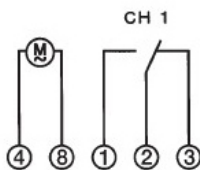

DCF 77 input

Max. Terminal capacity

Connection type

Sealable

talento 371 plus	talento 372 plus
45 x 35 x 60	45 x 35 x 60
46 x 36	46 x 36
170	170
230 V/50-60 Hz 110-120 V/50-60 Hz 24 V AC/DC	230 V/50-60 Hz 110-120 V/50-60 Hz 24 V AC/DC 12 V AC/DC
5 VA	5 VA
16 A/250 V AC 8 A/250 V AC 1000 W	16 A/250 V AC 8 A/250 V AC 1000 W
800 mA/300 mA/150 mA	800 mA/300 mA/150 mA
potential-free	potential-free
1 changeover contact	2 changeover contact
-25°C *) ... +55°C	-25°C *) ... +55°C
II	II
typ \pm 2,5 s/day at +20°C	typ \pm 2,5 s/day at +20°C
3 years from factory at +20°C	3 years from factory at +20°C
1 min	1 min
min	min
50	50
automatic/preselection Fix ON/Fix OFF	automatic/preselection Fix ON/Fix OFF
free assignment	free assignment
-	-
-	-
yes	yes
-	-
-	-
automatic / freely selectable / off	automatic / freely selectable / off
-	-
-	-
4 mm ² captive \pm screw terminals	4 mm ² captive \pm screw terminals
yes	yes

talento 371, 372, 471, 472 plus

talento 371 plus

talento 372 plus