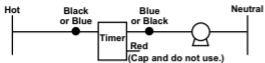

# SS700 WIRING:

Solid state timer wired in series with motor load.

3 way switching using existing wiring

3 way switching with new construction and wiring.