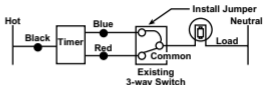

## SS700 WIRING:

Solid state timer wired in series with motor load.

3 way switching using existing wiring

3 way switching with new construction and wiring.