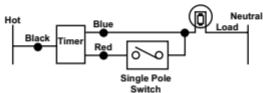

# SS700 WIRING:

Solid state timer wired in series with motor load.

3 way switching using existing wiring

3 way switching with new construction and wiring.