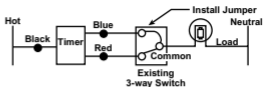

# SS700 WIRING:

Solid state timer wired in series with motor load.

3 way switching using existing wiring

3 way switching with new construction and wiring.