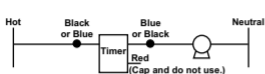

## SS700 WIRING:

Solid state timer wired in series with motor load.

3 way switching using existing wiring

3 way switching with new construction and wiring.