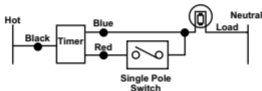

## SS700 WIRING:

Solid state timer wired in series with motor load.

3 way switching using existing wiring

3 way switching with new construction and wiring.