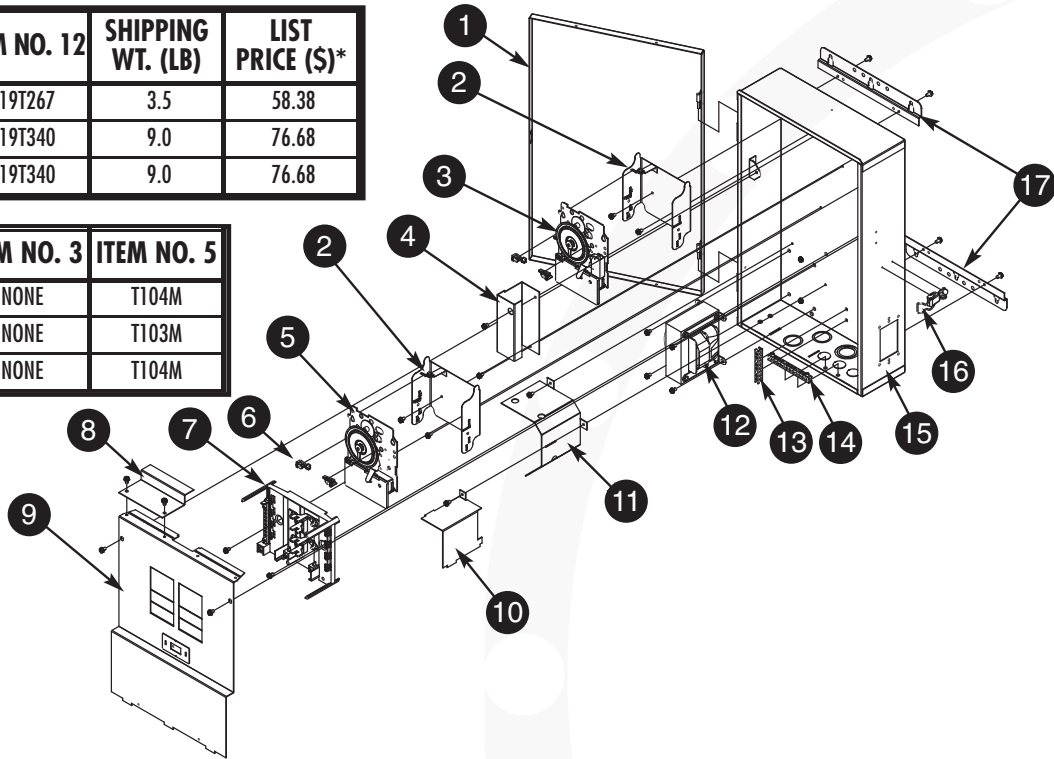

Genuine Pool & Spa Replacement Parts

<http://waterheatertimer.org/Intermatic-trippers-and-parts.html#expanded>

INTERMATIC® REPLACEMENT PARTS - POOL/SPA CONTROLS

T40000RT Series Control Panels

MODEL NO.	ITEM NO. 12	SHIPPING WT. (LB)	LIST PRICE (\$)*
T40004RT1	119T267	3.5	58.38
T40003RT3	119T340	9.0	76.68
T40004RT3	119T340	9.0	76.68

MODEL NO.	ITEM NO. 3	ITEM NO. 5
T40004RT1	NONE	T104M
T40003RT3	NONE	T103M
T40004RT3	NONE	T104M

Item No.	Description	Part No.	SHIPPING WT. (LB)	LIST PRICE (\$)*
1	Cover - Enclosure	6T2496A-WWH	5.0	43.96
2	Bracket - Time Switch	22T338GR	0.8	8.08
3	Time Switch Mechanism #1	See table above.	1.5	113.37**
4	Plate - Wire Shield	24T5055-WWH	1.0	16.24
5	Time Switch Mechanism #2	See table above.	1.5	113.37**
6	Tripper - Time Switch (1) ON (1) OFF per pack	156T1978A	0.3	2.80
7	Breaker Base	124T2530A	1.5	32.74
8	Plate - Filler	24T5796-WWH	0.8	15.20
9	Plate - Dead Front	24TP5738	3.5	31.51
10	Plate - LV	24TP5971	1.0	16.08
11	Plate - Transformer	24TP5740	1.0	18.10
12	Transformer	See table above.	-	-
13	Terminal - Grounding 6 Pole	130T1238	0.5	13.52
14	Terminal - Grounding 10 Pole	PA116	0.5	15.04
15	Case - Enclosure	2TP3117A-WWH	11.0	85.90
16	Latch - Enclosure	PA117	0.3	12.72
17	Bracket - Enclosure (2) per pack	PA101	1.0	18.05