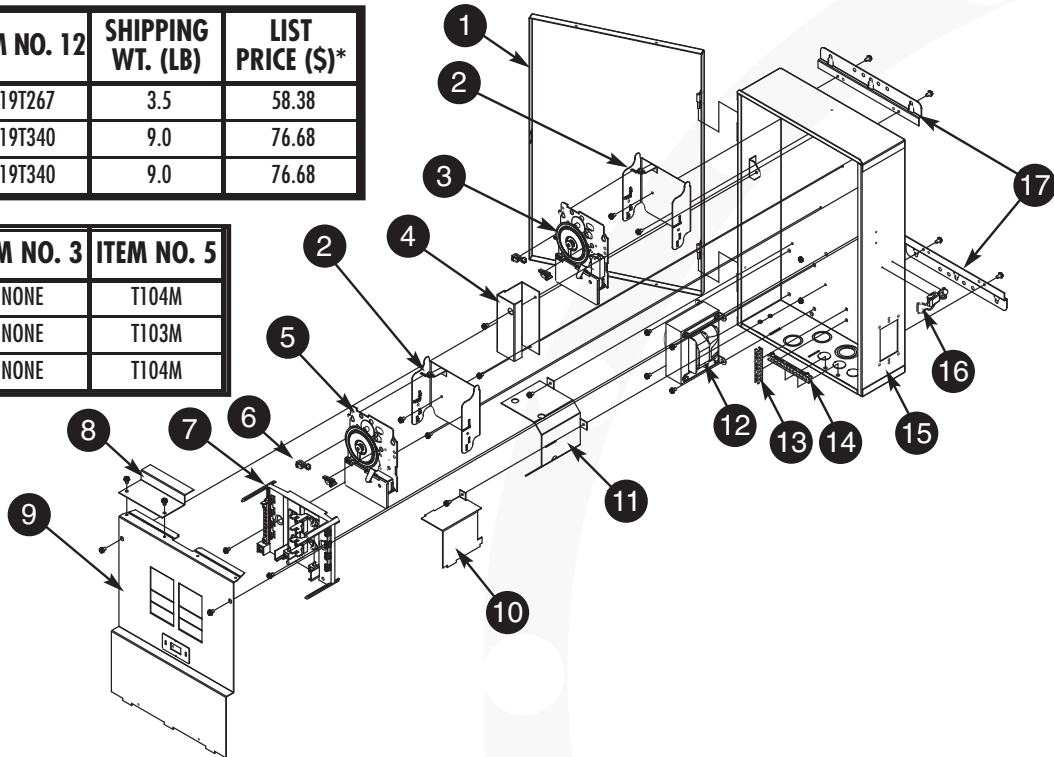

Genuine Pool & Spa Replacement Parts

<http://waterheatertimer.org/Intermatic-control-centers-and-manuals.html>

INTERMATIC® REPLACEMENT PARTS - POOL/SPA CONTROLS

T4000RT Series Control Panels

MODEL NO.	ITEM NO. 12	SHIPPING WT. (LB)	LIST PRICE (\$)*
T40004RT1	119T267	3.5	58.38
T40003RT3	119T340	9.0	76.68
T40004RT3	119T340	9.0	76.68

MODEL NO.	ITEM NO. 3	ITEM NO. 5
T40004RT1	NONE	T104M
T40003RT3	NONE	T103M
T40004RT3	NONE	T104M

Item No.	Description	Part No.	SHIPPING WT. (LB)	LIST PRICE (\$)*
1	Cover - Enclosure	6T2496A-WWH	5.0	43.96
2	Bracket - Time Switch	22T338GR	0.8	8.08
3	Time Switch Mechanism #1	See table above.	1.5	113.37**
4	Plate - Wire Shield	24T5055-WWH	1.0	16.24
5	Time Switch Mechanism #2	See table above.	1.5	113.37**
6	Tripper - Time Switch (1) ON (1) OFF per pack	156T1978A	0.3	2.80
7	Breaker Base	124T2530A	1.5	32.74
8	Plate - Filler	24T5796-WWH	0.8	15.20
9	Plate - Dead Front	24TP5738	3.5	31.51
10	Plate - LV	24TP5971	1.0	16.08
11	Plate - Transformer	24TP5740	1.0	18.10
12	Transformer	See table above.	-	-
13	Terminal - Grounding 6 Pole	130T1238	0.5	13.52
14	Terminal - Grounding 10 Pole	PA116	0.5	15.04
15	Case - Enclosure	2TP3117A-WWH	11.0	85.90
16	Latch - Enclosure	PA117	0.3	12.72
17	Bracket - Enclosure (2) per pack	PA101	1.0	18.05