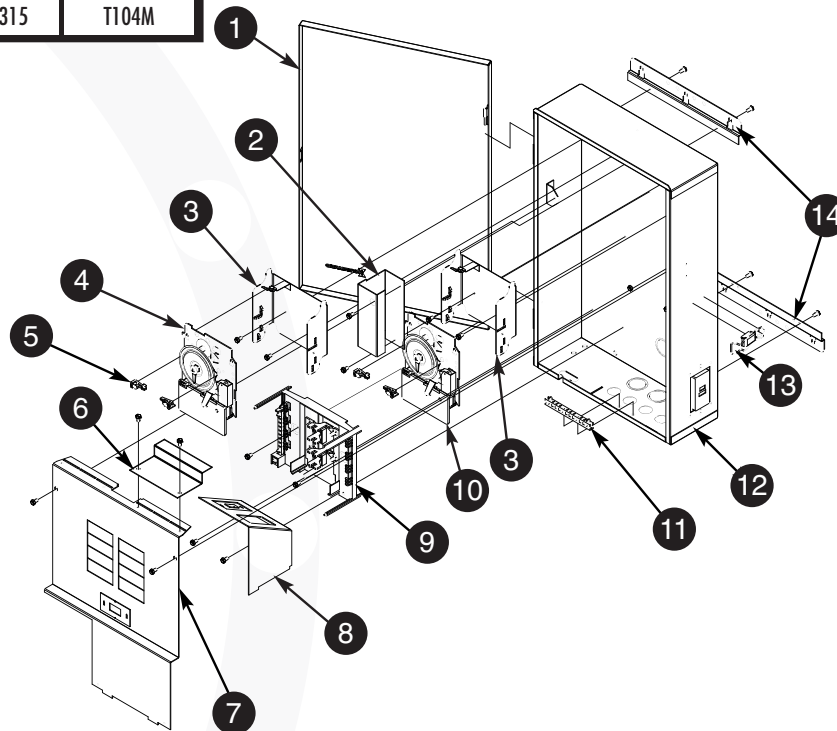

## INTERMATIC® REPLACEMENT PARTS - POOL/SPA CONTROLS

### T4000R4 and R5 Series Control Panels

MODEL NO.	ITEM NO. 4	ITEM NO. 8	ITEM NO. 10
T4000R4	NONE	24T5312	NONE
T4000R5	NONE	24T5315	T104M
T4040R5	T104M	24T5315	T104M

Item No.	Description	Part No.	SHIPPING WT. (LB)	LIST PRICE (\$)*
1	Cover - Enclosure	6T2496-WWH	5.0	43.96
2	Plate - Wire Shield	24T5055-WWH	1.0	16.24
3	Bracket - Time Switch	22T338GR	0.8	8.08
4	Time Switch Mechanism #1	See table above.	1.5	113.37**
5	Tripper - Time Switch (1) ON (1) OFF per pack	156T1978A	0.3	2.80
6	Plate - Filler	24T5796-WWH	0.8	15.20
7	Plate - Dead Front	24T5744	3.5	31.10
8	Plate - GFCI	See table above.	1.0	27.28**
9	Breaker Base	124T2530A	1.5	32.74
10	Time Switch Mechanism #2	See table above.	1.5	113.37**
11	Terminal Bar - Grounding	PA116	0.5	15.04
12	Case - Enclosure	2T3124A	11.0	87.46
13	Latch - Enclosure	PA117	0.3	12.72
14	Bracket - Enclosure (2) per pack	PA101	1.0	18.05