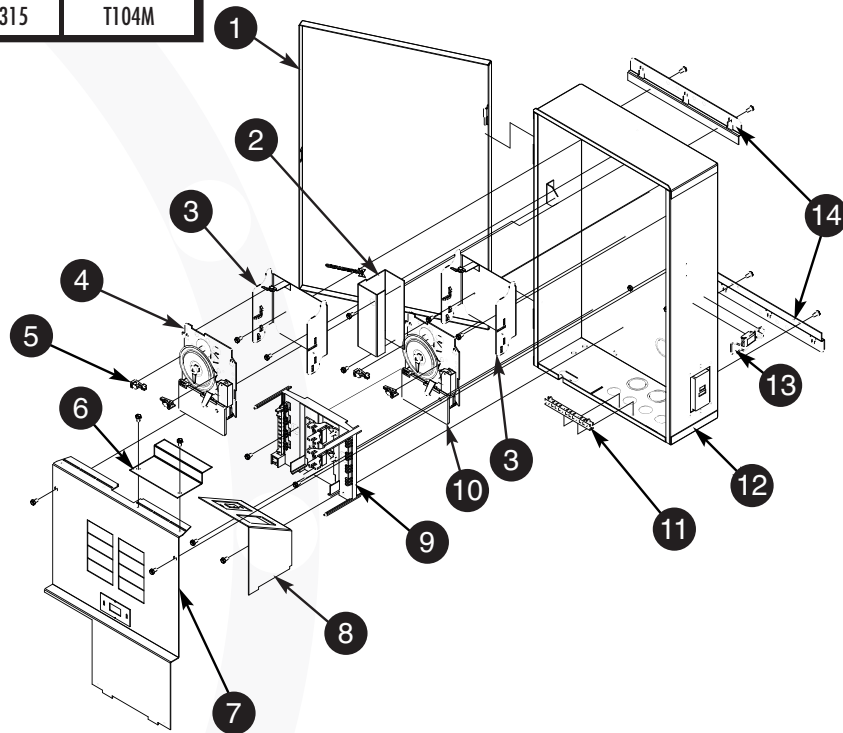

## INTERMATIC® REPLACEMENT PARTS - POOL/SPA CONTROLS

| Item No. | Description                                   | Part No.         | SHIPPING WT. (LB) | LIST PRICE (\$)* |
|----------|---|------------------|-------------------|------------------|
| 1        | Cover - Enclosure                             | 6T2496-WWH       | 5.0               | 43.96            |
| 2        | Plate - Wire Shield                           | 24T5055-WWH      | 1.0               | 16.24            |
| 3        | Bracket - Time Switch                         | 22T338GR         | 0.8               | 8.08             |
| 4        | Time Switch Mechanism #1                      | See table above. | 1.5               | 113.37**         |
| 5        | Tripper - Time Switch (1) ON (1) OFF per pack | 156T1978A        | 0.3               | 2.80             |
| 6        | Plate - Filler                                | 24T5796-WWH      | 0.8               | 15.20            |
| 7        | Plate - Dead Front                            | 24T5744          | 3.5               | 31.10            |
| 8        | Plate - GFCI                                  | See table above. | 1.0               | 27.28**          |
| 9        | Breaker Base                                  | 124T2530A        | 1.5               | 32.74            |
| 10       | Time Switch Mechanism #2                      | See table above. | 1.5               | 113.37**         |
| 11       | Terminal Bar - Grounding                      | PA116            | 0.5               | 15.04            |
| 12       | Case - Enclosure                              | 2T3124A          | 11.0              | 87.46            |
| 13       | Latch - Enclosure                             | PA117            | 0.3               | 12.72            |
| 14       | Bracket - Enclosure (2) per pack              | PA101            | 1.0               | 18.05            |