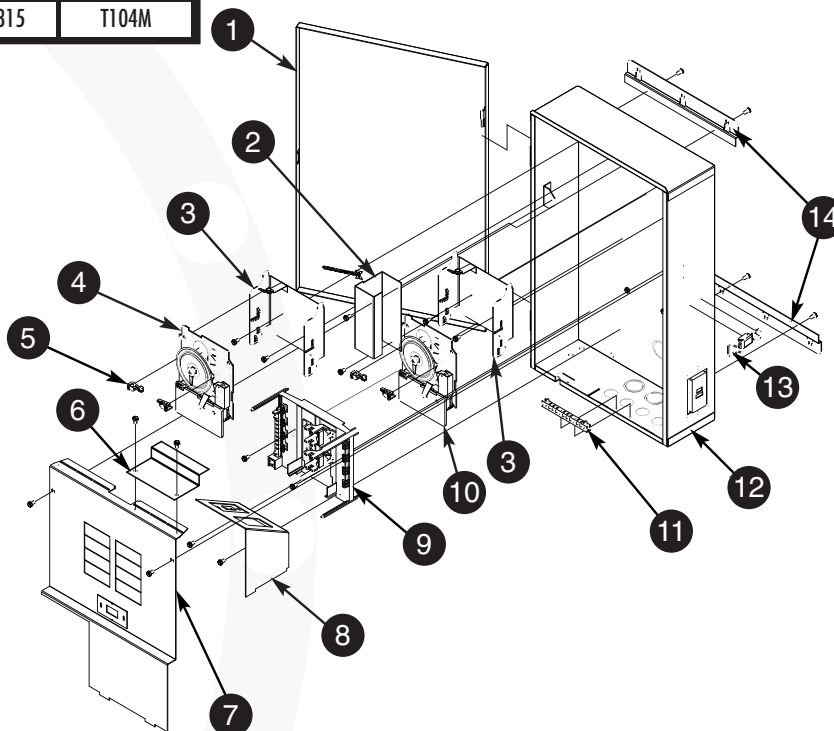

Genuine Pool & Spa Replacement Parts

<http://waterheatertimer.org/Intermatic-control-centers-and-manuals.html>

INTERMATIC® REPLACEMENT PARTS - POOL/SPA CONTROLS

T4000R4 and R5 Series Control Panels

MODEL NO.	ITEM NO. 4	ITEM NO. 8	ITEM NO. 10
T4000R4	NONE	24T5312	NONE
T4000R5	NONE	24T5315	T104M
T4040R5	T104M	24T5315	T104M

Item No.	Description	Part No.	SHIPPING WT. (LB)	LIST PRICE (\$)*
1	Cover - Enclosure	6T2496-WWH	5.0	43.96
2	Plate - Wire Shield	24T5055-WWH	1.0	16.24
3	Bracket - Time Switch	22T338GR	0.8	8.08
4	Time Switch Mechanism #1	See table above.	1.5	113.37**
5	Tripper - Time Switch (1) ON (1) OFF per pack	156T1978A	0.3	2.80
6	Plate - Filler	24T5796-WWH	0.8	15.20
7	Plate - Dead Front	24T5744	3.5	31.10
8	Plate - GFCI	See table above.	1.0	27.28**
9	Breaker Base	124T2530A	1.5	32.74
10	Time Switch Mechanism #2	See table above.	1.5	113.37**
11	Terminal Bar - Grounding	PA116	0.5	15.04
12	Case - Enclosure	2T3124A	11.0	87.46
13	Latch - Enclosure	PA117	0.3	12.72
14	Bracket - Enclosure (2) per pack	PA101	1.0	18.05