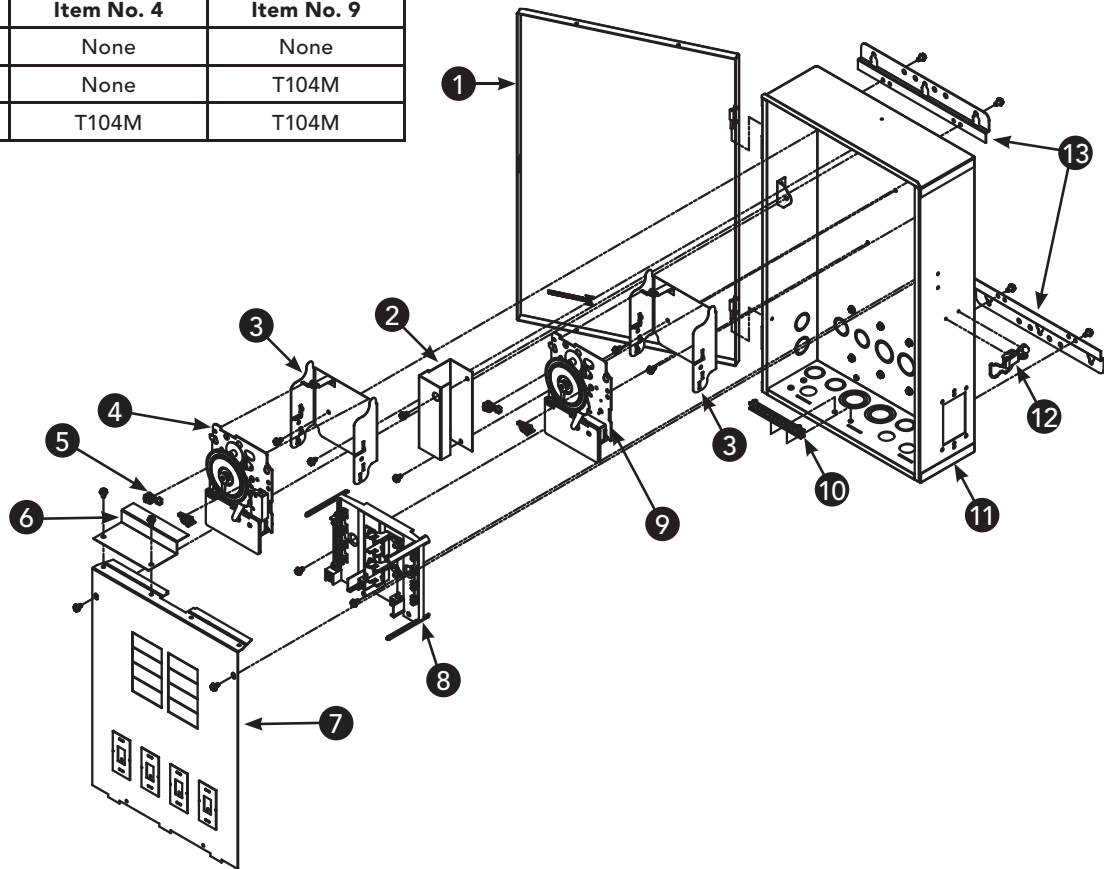

Genuine Pool & Spa Replacement Parts

REPLACEMENT PARTS - POOL/SPA CONTROLS

T40000R Series Control Panels

Model No.	Item No. 4	Item No. 9
T40000R	None	None
T40004R	None	T104M
T40404R	T104M	T104M

Item No.	Description	Part No.	Shipping Weight (lb.)	*List Price (\$)
1	Cover - Enclosure	6T2496A-WWH	5.0	48.36
2	Plate - Wire Shield	24T5055-WWH	1.0	17.89
3	Bracket - Time Switch	22T338GR	0.8	9.62
4	Time Switch Mechanism #1	See Table Above	1.5	135.02†
5	Tripper - Time Switch (1) ON - (1) OFF per pack	156T1978A	0.3	3.33
6	Plate - Filler	24T5796-WWH	0.8	16.72
7	Plate - Dead Front	24T5741-WWH	3.5	55.84
8	Breaker Base	124T2530A	1.5	37.90
9	Time Switch Mechanism #2	See Table Above	1.5	135.02†
10	Terminal Bar - Grounding	PA116	0.5	17.41
11	Case - Enclosure	2T3120A-WWH	11.0	96.20
12	Latch - Enclosure	PA117	0.3	13.99
13	Bracket - Enclosure - Each	22T713	1.0	13.55