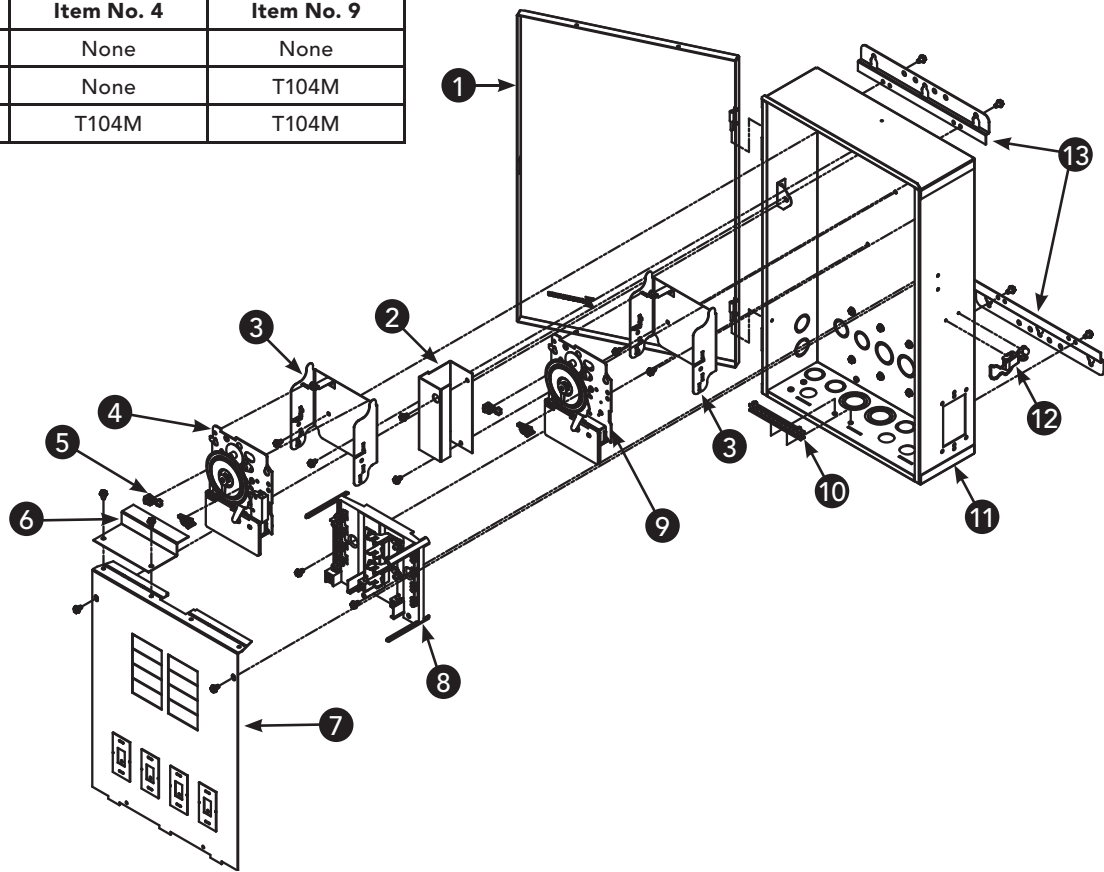

## REPLACEMENT PARTS - POOL/SPA CONTROLS

### T4000R Series Control Panels

Model No.	Item No. 4	Item No. 9
T4000R	None	None
T40004R	None	T104M
T40404R	T104M	T104M

Item No.	Description	Part No.	Shipping Weight (lb.)	*List Price (\$)
1	Cover - Enclosure	6T2496A-WWH	5.0	48.36
2	Plate - Wire Shield	24T5055-WWH	1.0	17.89
3	Bracket - Time Switch	22T338GR	0.8	9.62
4	Time Switch Mechanism #1	See Table Above	1.5	135.02†
5	Trippler - Time Switch (1) ON - (1) OFF per pack	156T1978A	0.3	3.33
6	Plate - Filler	24T5796-WWH	0.8	16.72
7	Plate - Dead Front	24T5741-WWH	3.5	55.84
8	Breaker Base	124T2530A	1.5	37.90
9	Time Switch Mechanism #2	See Table Above	1.5	135.02†
10	Terminal Bar - Grounding	PA116	0.5	17.41
11	Case - Enclosure	2T3120A-WWH	11.0	96.20
12	Latch - Enclosure	PA117	0.3	13.99
13	Bracket - Enclosure - Each	22T713	1.0	13.55