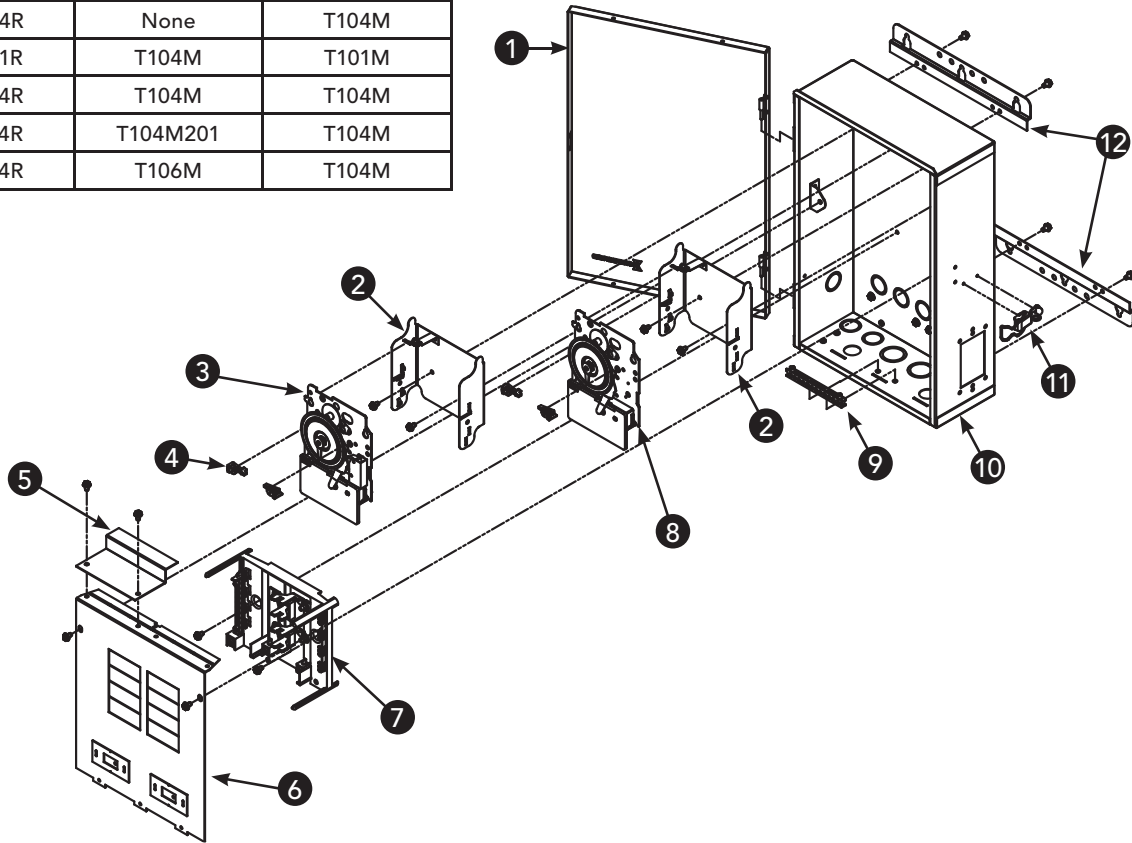

Genuine Pool & Spa Replacement Parts

REPLACEMENT PARTS - POOL/SPA CONTROLS

T30000R Series Control Panels

Model No.	Item No. 3	Item No. 8
T30000R5	None	None
T30004R	None	T104M
T30401R	T104M	T101M
T30404R	T104M	T104M
T32404R	T104M201	T104M
T30604R	T106M	T104M

Item No.	Description	Part No.	Shipping Weight (lb.)	*List Price (\$)
1	Cover - Enclosure	6RC2344A	3.5	48.62
2	Bracket - Time Switch	22T338GR	0.8	9.62
3	Time Switch Mechanism #1	See Table Above	1.5	135.02†
4	Tripper Time Switch - (1) ON - (1) OFF per pack	156T1978A	0.3	3.33
5	Plate - Filler	24T5796-WWH	0.8	16.72
6	Plate - Dead Front	24T5762	2.0	47.45
7	Breaker Base	124T2530A	1.5	37.90
8	Time Switch Mechanism #2	See Table Above	1.5	135.02†
9	Terminal Bar - Grounding	PA116	0.5	17.41
10	Case - Enclosure	2T3130A	6.5	78.65
11	Latch - Enclosure	PA117	0.3	13.99
12	Bracket - Enclosure, each	22T713	1.0	13.55