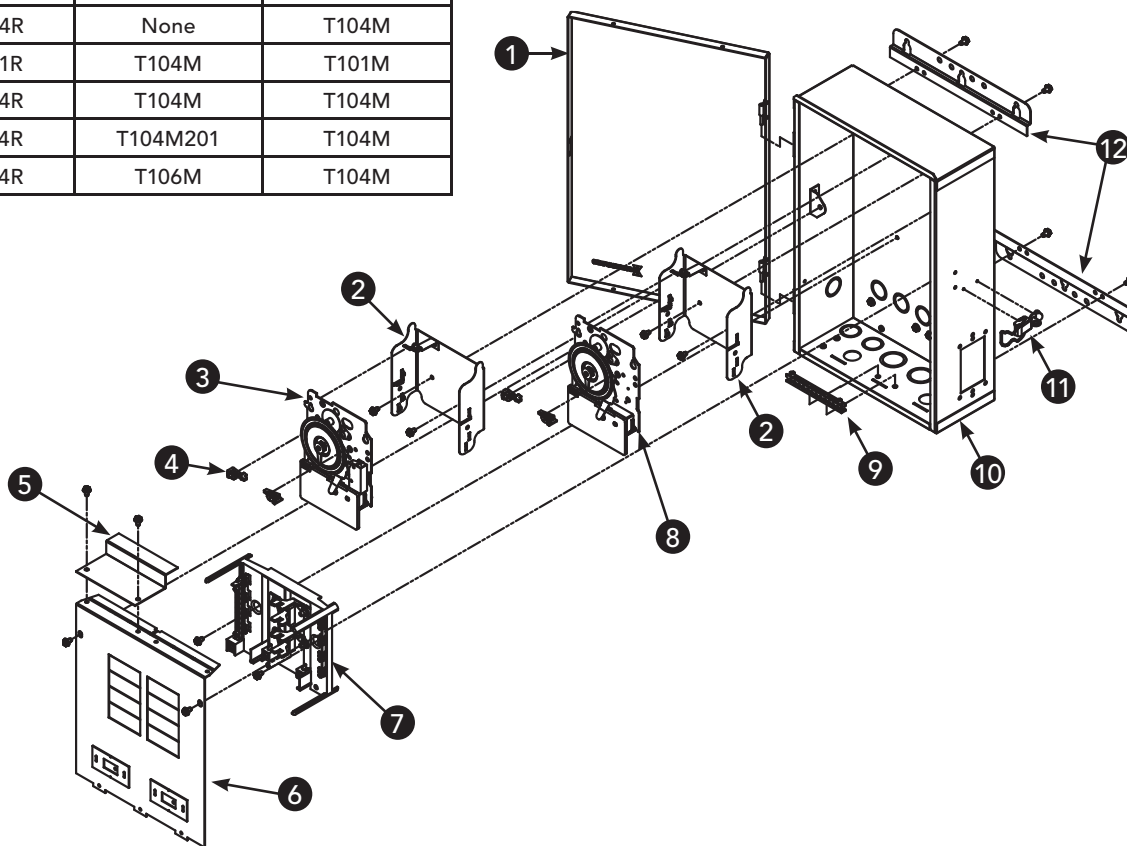

Genuine Pool & Spa Replacement Parts

REPLACEMENT PARTS - POOL/SPA CONTROLS

T30000R Series Control Panels

Model No.	Item No. 3	Item No. 8
T30000R5	None	None
T30004R	None	T104M
T30401R	T104M	T101M
T30404R	T104M	T104M
T32404R	T104M201	T104M
T30604R	T106M	T104M

Item No.	Description	Part No.	Shipping Weight (lb.)	*List Price (\$)
1	Cover - Enclosure	6RC2344A	3.5	48.62
2	Bracket - Time Switch	22T338GR	0.8	9.62
3	Time Switch Mechanism #1	See Table Above	1.5	135.02†
4	Tripper Time Switch - (1) ON - (1) OFF per pack	156T1978A	0.3	3.33
5	Plate - Filler	24T5796-WWH	0.8	16.72
6	Plate - Dead Front	24T5762	2.0	47.45
7	Breaker Base	124T2530A	1.5	37.90
8	Time Switch Mechanism #2	See Table Above	1.5	135.02†
9	Terminal Bar - Grounding	PA116	0.5	17.41
10	Case - Enclosure	2T3130A	6.5	78.65
11	Latch - Enclosure	PA117	0.3	13.99
12	Bracket - Enclosure, each	22T713	1.0	13.55