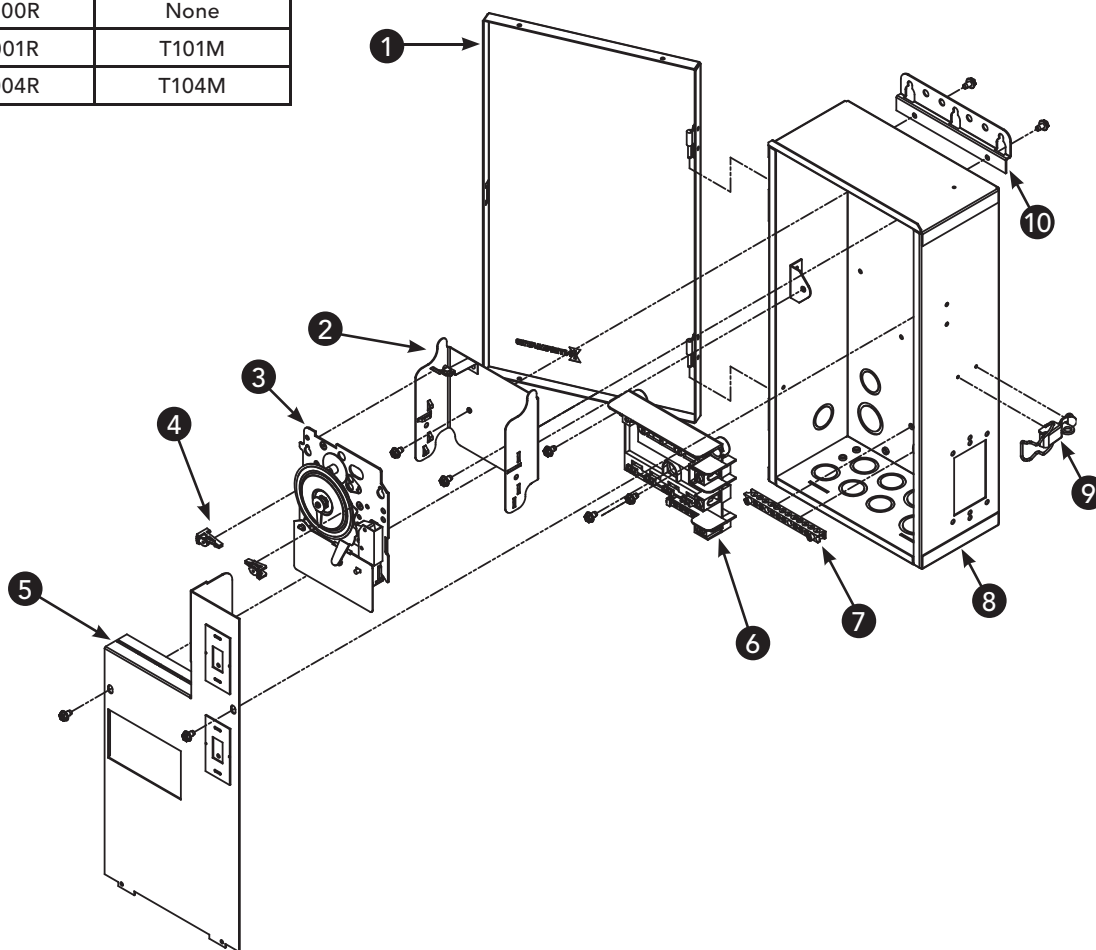

Genuine Pool & Spa Replacement Parts

REPLACEMENT PARTS - POOL/SPA CONTROLS

T21000R Series Control Panels

Model No.	Item No. 3
T21000R	None
T21001R	T101M
T21004R	T104M

Item No.	Description	Part No.	Shipping Weight (lb.)	*List Price (\$)
1	Cover - Enclosure	6TP2776A	3.0	38.72
2	Bracket - Time Switch	22T338GR	0.8	9.62
3	Time Switch Mechanism	See Table Above	1.5	135.02†
4	Tripper - Time Switch, (1) ON - (1) OFF per pack	156T1978A	0.3	3.33
5	Plate - Dead Front	24TP5983A	1.8	40.57
6	Breaker Base	124TP2608A	1.5	34.70
7	Terminal Bar - Grounding	PA116	0.5	17.41
8	Case - Enclosure	2TP3350A	6.0	82.08
9	Latch - Enclosure	PA117	0.3	13.99
10	Bracket - Enclosure (1) per pack	22T722	0.5	13.36