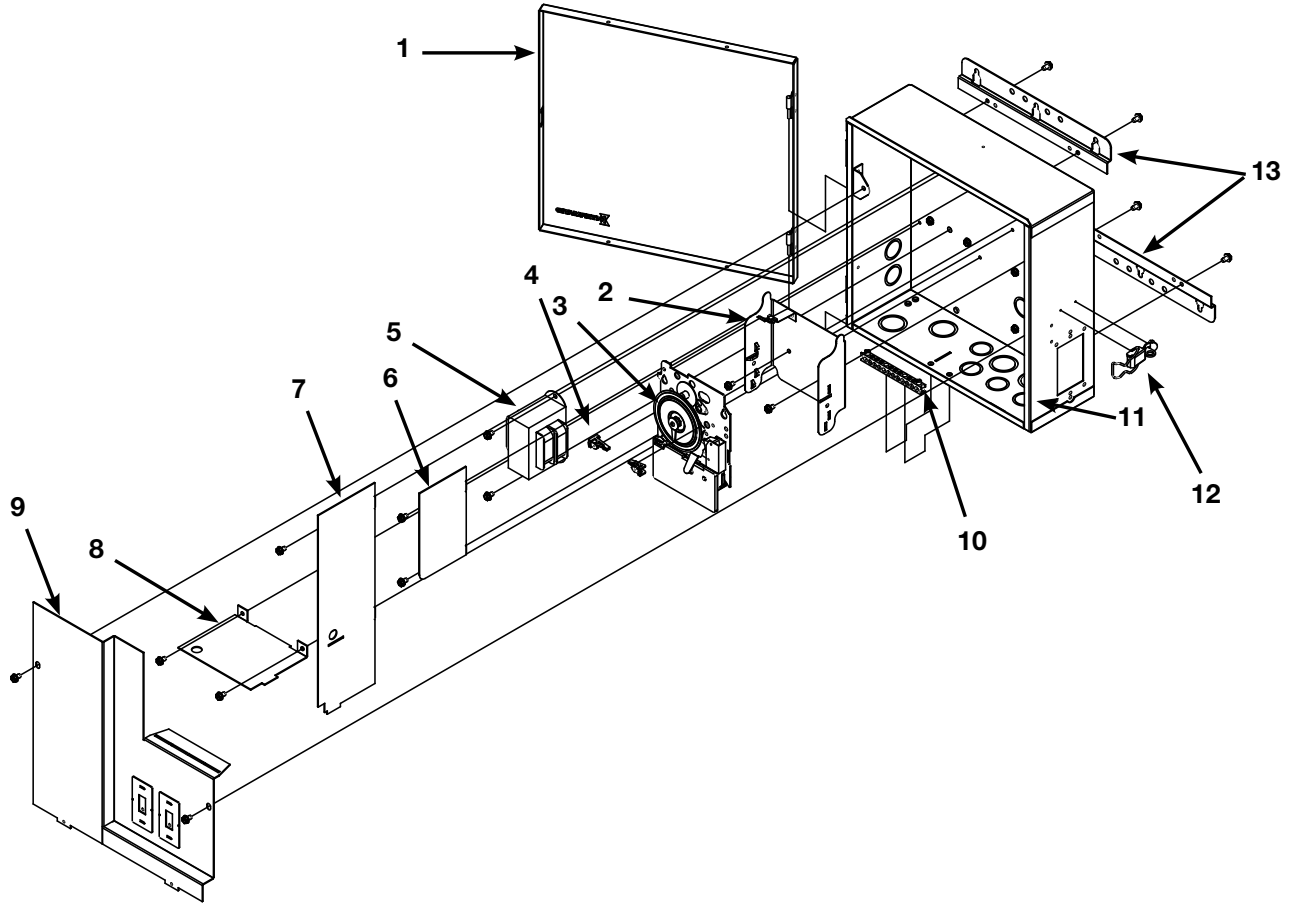

T1000RT Series Control Centers

MODEL NO.	ITEM NO. 5	SHIPPING WT. (LB)	LIST PRICE (\$)*
T10004RT1	119T267	3.5	74.51
T10004RT3	119T340	9	97.86

ITEM NO.	DESCRIPTION	PART NO.	SHIPPING WEIGHT (LB)	*LIST PRICE (\$)
1	Cover - Enclosure	6TP2834A-WWH	3.0	31.30
2	Bracket - Time Switch	22T338GR	0.8	10.61
3	Time Switch Mechanism	T104M	41.5	148.87
4	Tripper - Time Switch, (1) ON - (1) OFF per pack	156T1978A	0.3	3.65
5	Transformer	See Table Above	-	-
6	Plate - Divider	24TP6058-WWH	0.5	9.60
7	Plate - Barrier	24TP6059-WWH	0.8	23.20
8	Plate - Transformer	24TP5731-WWH	0.5	9.70
9	Plate - Dead Front	24TP6057-WWH	2.0	16.00
10	Terminal Bar - Grounding	130T1042	0.5	7.37
11	Case - Enclosure	2TP3397A-WWH	6.0	92.27
12	Latch - Enclosure	8--00008A	0.3	8.05
13	Bracket - Enclosure - Each	22T713	1.0	4.10