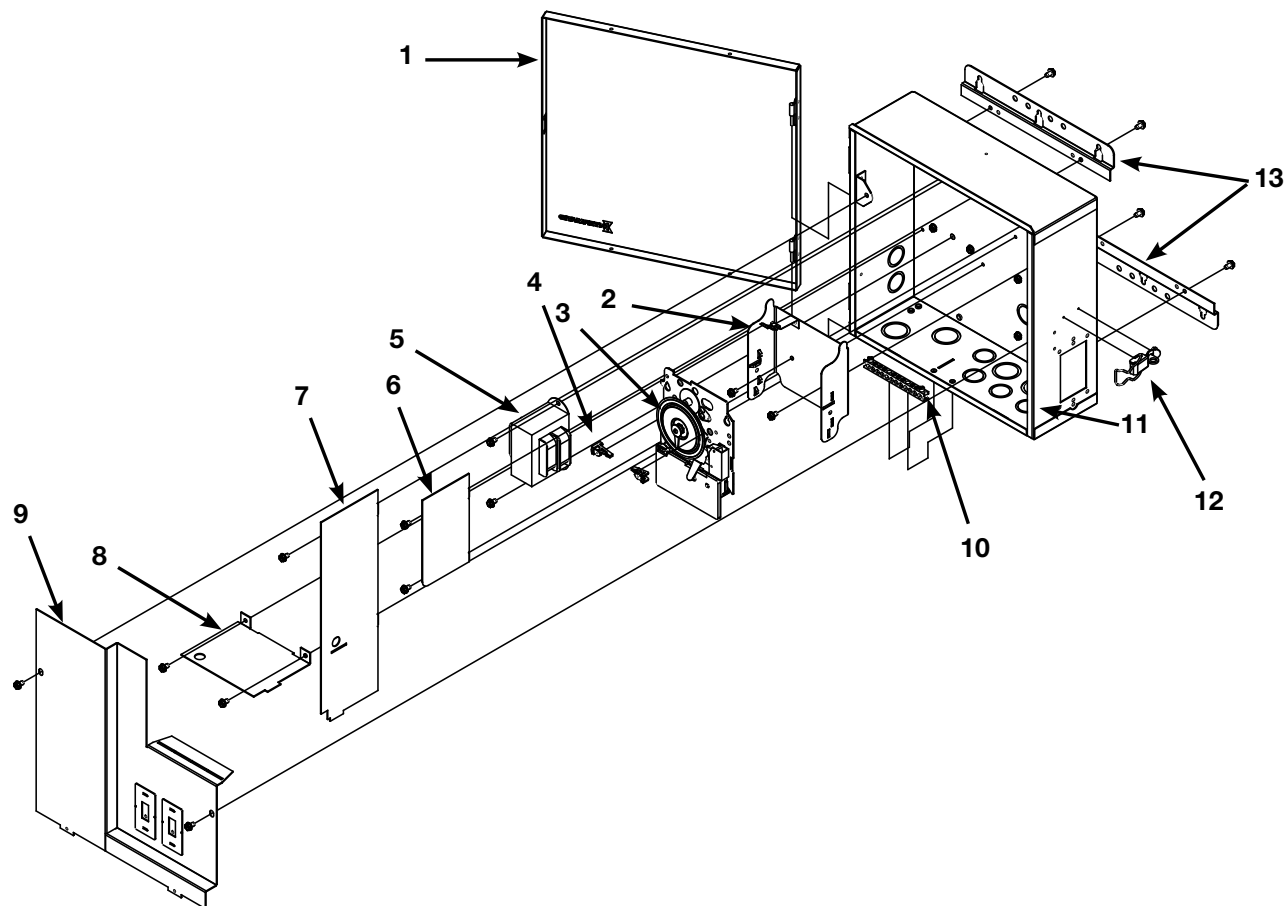

T10000RT Series Control Centers

MODEL NO.	ITEM NO. 5	SHIPPING WT. (LB)	LIST PRICE (S)*
T10004RT1	119T267	3.5	74.51
T10004RT3	119T340	9	97.86

ITEM NO.	DESCRIPTION	PART NO.	SHIPPING WEIGHT (LB)	*LIST PRICE (\$)
1	Cover - Enclosure	6TP2834A-WWH	3.0	31.30
2	Bracket - Time Switch	22T338GR	0.8	10.61
3	Time Switch Mechanism	T104M	41.5	148.87
4	Tripper - Time Switch, (1) ON - (1) OFF per pack	156T1978A	0.3	3.65
5	Transformer	See Table Above	-	-
6	Plate - Divider	24TP6058-WWH	0.5	9.60
7	Plate - Barrier	24TP6059-WWH	0.8	23.20
8	Plate - Transformer	24TP5731-WWH	0.5	9.70
9	Plate - Dead Front	24TP6057-WWH	2.0	16.00
10	Terminal Bar - Grounding	130T1042	0.5	7.37
11	Case - Enclosure	2TP3397A-WWH	6.0	92.27
12	Latch - Enclosure	8--00008A	0.3	8.05
13	Bracket - Enclosure - Each	22T713	1.0	4.10