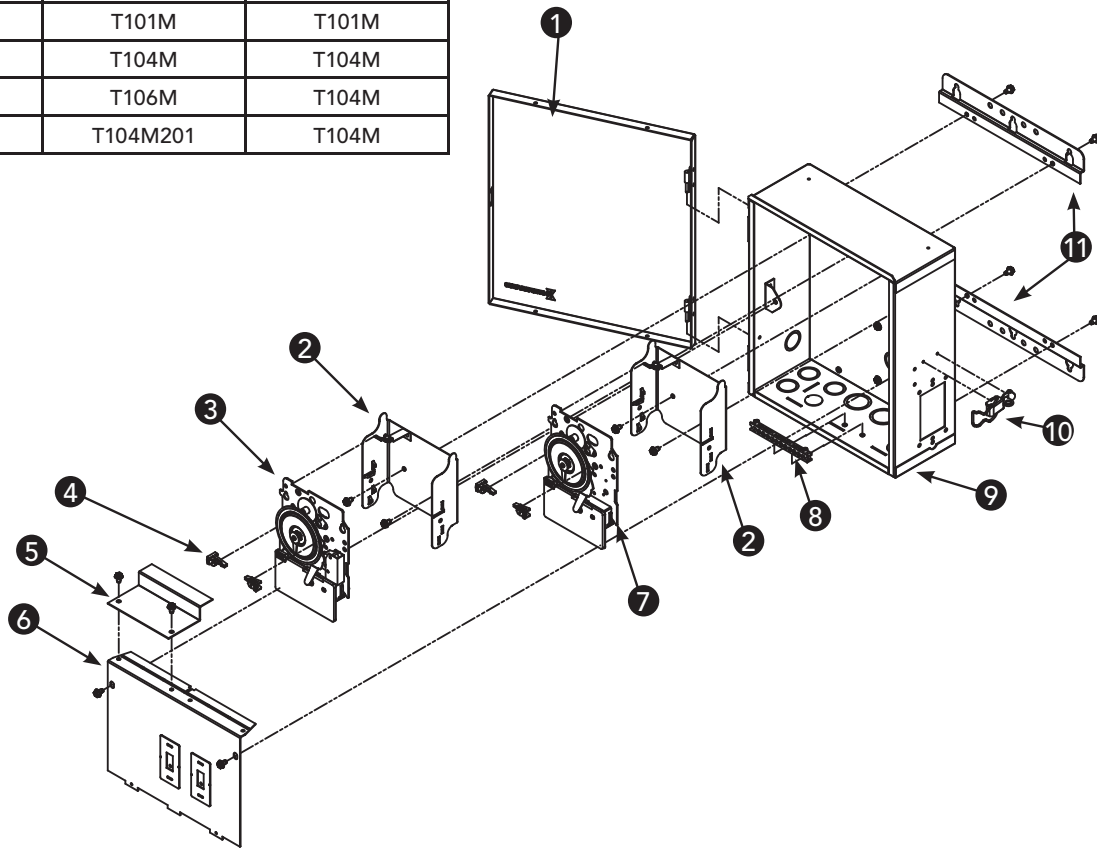

Genuine Pool & Spa Replacement Parts

REPLACEMENT PARTS - POOL/SPA CONTROLS

T10000R Series Control Centers

Model No.	Item No. 3	Item No. 7
T10000R	None	None
T10004R	None	T104M
T10101R	T101M	T101M
T10404R	T104M	T104M
T10604R	T106M	T104M
T12404R	T104M201	T104M

Item No.	Description	Part No.	Shipping Weight (lb.)	*List Price (\$)
1	Cover - Enclosure	6TP2819A-WWH	3.0	45.12
2	Bracket - Time Switch	22T338GR	0.8	9.62
3	Time Switch Mechanism #1	See Table Above	1.5	135.02†
4	Tripper - Time Switch, (1) ON - (1) OFF per pack	156T1978A	0.3	3.33
5	Plate - Filler	24T5796-WWH	0.8	16.72
6	Plate - Dead Front	24TP6019-WWH	1.5	22.81
7	Mechanism #2	See Table Above	1.5	135.02†
8	Terminal Bar - Grounding	PA116	0.5	17.41
9	Case - Enclosure	2TP3388A-WWH	6.0	82.01
10	Latch - Enclosure	PA117	0.3	13.99
11	Bracket - Enclosure - Each	22T713	1.0	13.55