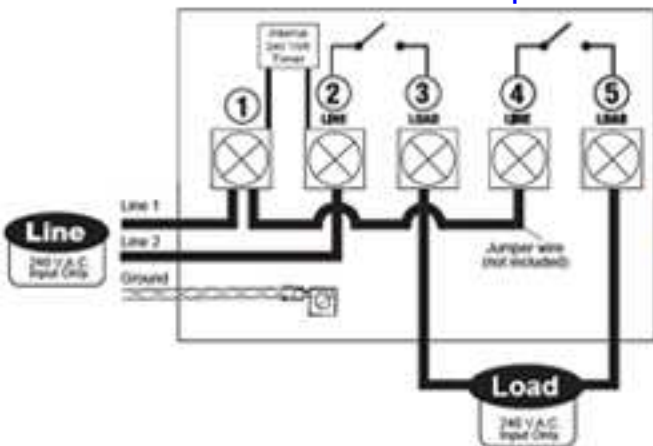

## Zip-Set™ Weatherproof 40 Amp 240 Volt Double Pole Single Throw Digital Commercial Time Switch

SA 315

- Zip-Set™ technology with One-Step™ set-up
- 40 amps 240 volt AC 60 Hz
- Single pole single throw
- Controls pools/spas/fountains, electric water heaters, office/commercial lighting, outdoor lighting and signage
- Unbreakable tamperproof housing eliminates vandalism
- Heavy duty all metal construction housing
- Endures temperature extremes
- Optional 4 on / 4 off settings
- Set-up confirmation beep
- 7-5-2 feature allows you to set times based on the 7 day full week, 5 day work week, or 2 day weekend.
- Large Illuminated digital display & keypad
- Battery-back-up (batteries included) saves resetting time in the event of a power failure.
- Weatherproof
- Bi-Lingual packaging
- 1 Year warranty
- Neutral Wire Required