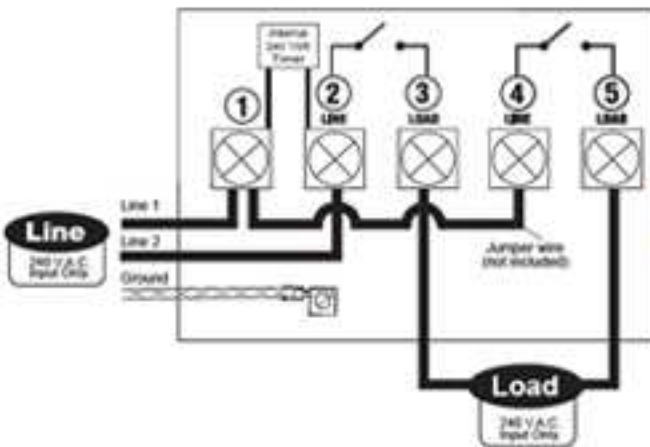

## Zip-Set™ Weatherproof 40 Amp 240 Volt Double Pole Single Throw Digital Commercial Time Switch

SA 315

- Zip-Set™ technology with One-Step™ set-up
- 40 amps 240 volt AC 60 Hz
- Single pole single throw
- Controls pools/spas/fountains, electric water heaters, office/commercial lighting, outdoor lighting and signage
- Unbreakable tamperproof housing eliminates vandalism
- Heavy duty all metal construction housing
- Endures temperature extremes
- Optional 4 on / 4 off settings
- Set-up confirmation beep
- 7-5-2 feature allows you to set times based on the 7 day full week, 5 day work week, or 2 day weekend.
- Large Illuminated digital display & keypad
- Battery-back-up (batteries included) saves resetting time in the event of a power failure.
- Weatherproof
- Bi-Lingual packaging
- 1 Year warranty
- Neutral Wire Required