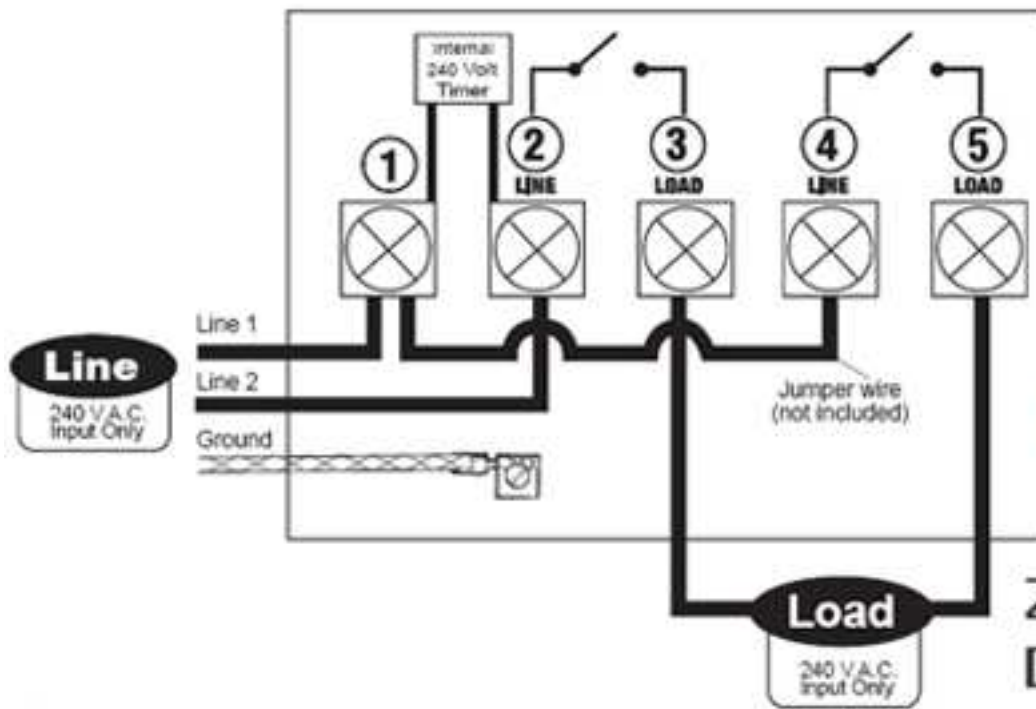

## Zip-Set™ 40 Amp 240 Volt Double Pole Single Throw Digital Commercial Time Switch SA 307

**240 Volt Indoor timer**  
**240 Volt clock motor**  
**DPST**

- Zip-Set™ technology with One-Step™ set-up
- 40 amps 240 volt AC 60 Hz
- Double pole single throw
- Controls pools/spas/fountains, electric water heaters, office/commercial lighting, outdoor lighting and signage
- Unbreakable tamperproof housing eliminates vandalism
- Heavy duty all metal construction housing
- Optional 4 on/ 4 off settings
- Set-up confirmation beep
- 7-5-2 feature allows you to set times based on the 7 day full week, 5 day work week, or 2 day weekend.
- Large Illuminated digital display & keypad
- Battery-back-up (batteries included) saves resetting time in the event of a power failure.
- Bi-lingual packaging
- 1 Year warranty
- Neutral Wire Required