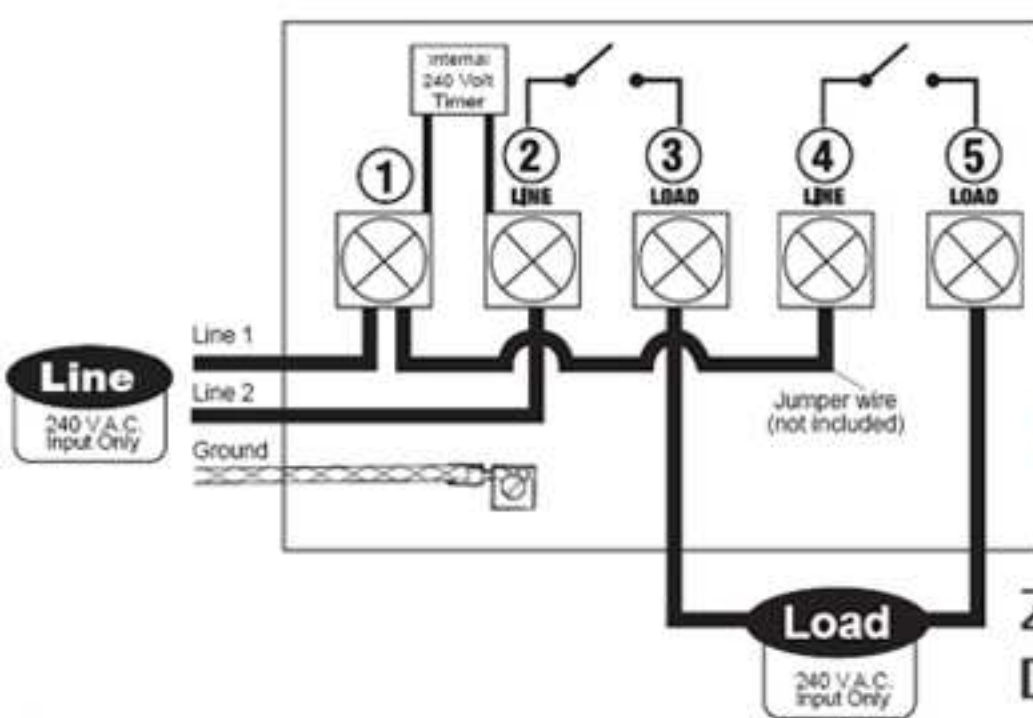

## Zip-Set™ 40 Amp 240 Volt Double Pole Single Throw Digital Commercial Time Switch

SA 307

- Zip-Set™ technology with One-Step™ set-up
- 40 amps 240 volt AC 60 Hz
- Double pole single throw
- Controls pools/spas/fountains, electric water heaters, office/commercial lighting, outdoor lighting and signage
- Unbreakable tamperproof housing eliminates vandalism
- Heavy duty all metal construction housing
- Optional 4 on/ 4 off settings
- Set-up confirmation beep
- 7-5-2 feature allows you to set times based on the 7 day full week, 5 day work week, or 2 day weekend.
- Large Illuminated digital display & keypad
- Battery-back-up (batteries included) saves resetting time in the event of a power failure.
- Bi-lingual packaging
- 1 Year warranty
- Neutral Wire Required