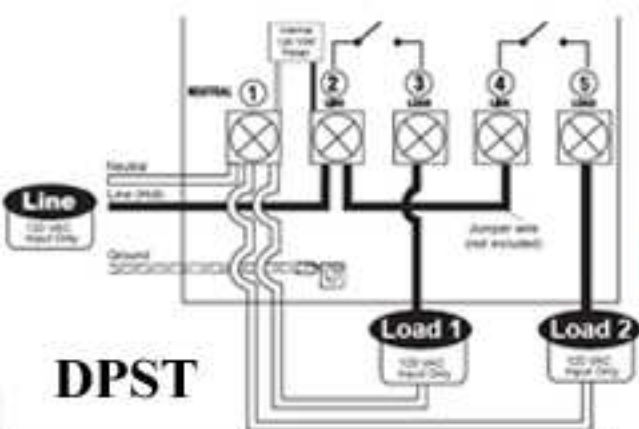

SYLVANIA

Innovative Timer Solutions For Every Lifestyle

DPST

120/240 Volt
Indoor/outdoor timer
120 Volt clock motor
Control 120 or 240V load
Control two 120V loads

Zip-Set™ 40 Amp 120 Volt Double Pole Single Throw Digital Commercial Time Switch SA 306

- Zip-Set™ technology with One-Step™ set-up
- 40 amps 120 volt AC 60 Hz
- Double pole single throw
- Controls pools/spas/fountains, electric water heaters, office/commercial lighting, outdoor lighting and signage
- Unbreakable tamperproof housing eliminates vandalism
- Heavy duty all metal construction housing
- Optional 4 on / 4 off settings
- Set-up confirmation beep
- 7-5-2 feature allows you to set times based on the 7 day full week, 5 day work week, or 2 day weekend.
- Large Illuminated digital display & keypad
- Battery-back-up (batteries included) saves resetting time in the event of a power failure.
- Bi-Lingual packaging
- 1 Year warranty
- Neutral Wire Required