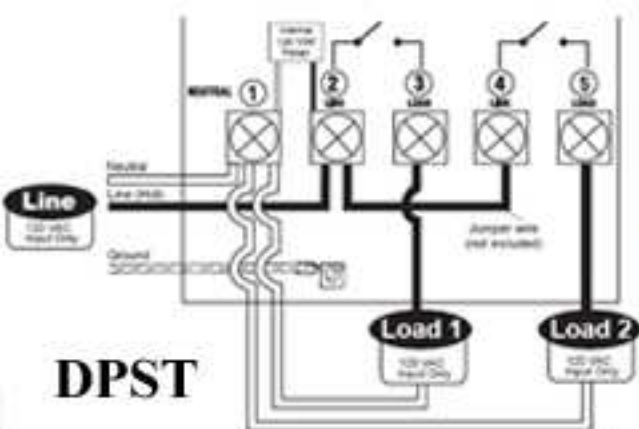

# SYLVANIA

Innovative Timer Solutions For Every Lifestyle

**DPST**

**120/240 Volt**  
**Indoor/outdoor timer**  
**120 Volt clock motor**  
**Control 120 or 240V load**  
**Control two 120V loads**

## Zip-Set™ 40 Amp 120 Volt Double Pole Single Throw Digital Commercial Time Switch SA 306

- Zip-Set™ technology with One-Step™ set-up
- 40 amps 120 volt AC 60 Hz
- Double pole single throw
- Controls pools/spas/fountains, electric water heaters, office/commercial lighting, outdoor lighting and signage
- Unbreakable tamperproof housing eliminates vandalism
- Heavy duty all metal construction housing
- Optional 4 on / 4 off settings
- Set-up confirmation beep
- 7-5-2 feature allows you to set times based on the 7 day full week, 5 day work week, or 2 day weekend.
- Large Illuminated digital display & keypad
- Battery-back-up (batteries included) saves resetting time in the event of a power failure.
- Bi-Lingual packaging
- 1 Year warranty
- Neutral Wire Required