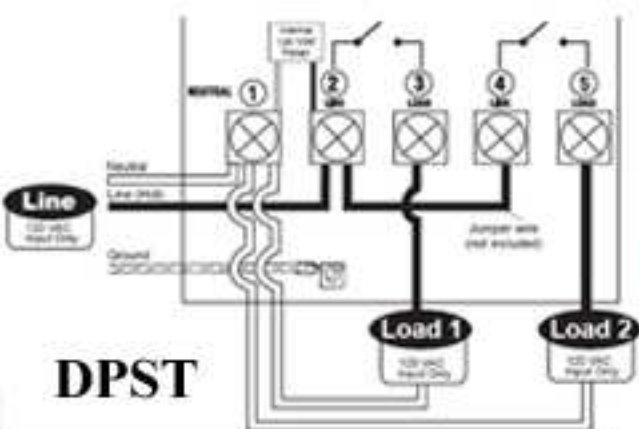

# SYLVANIA

Innovative Timer Solutions For Every Lifestyle

**120/240 Volt**  
**Indoor/outdoor timer**  
**120 Volt clock motor**  
**Control 120 or 240V load**  
**Control two 120V loads**

## Zip-Set™ 40 Amp 120 Volt Double Pole Single Throw Digital Commercial Time Switch SA 306

- Zip-Set™ technology with One-Step™ set-up
- 40 amps 120 volt AC 60 Hz
- Double pole single throw
- Controls pools/spas/fountains, electric water heaters, office/commercial lighting, outdoor lighting and signage
- Unbreakable tamperproof housing eliminates vandalism
- Heavy duty all metal construction housing
- Optional 4 on / 4 off settings
- Set-up confirmation beep
- 7-5-2 feature allows you to set times based on the 7 day full week, 5 day work week, or 2 day weekend.
- Large Illuminated digital display & keypad
- Battery-back-up (batteries included) saves resetting time in the event of a power failure.
- Bi-Lingual packaging
- 1 Year warranty
- Neutral Wire Required