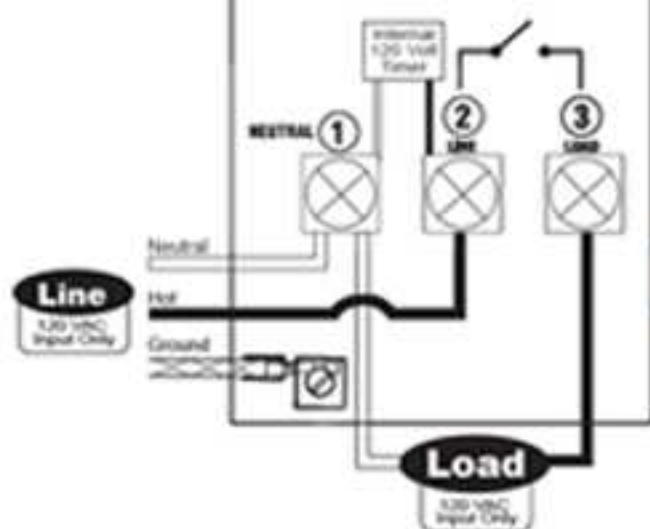

SYLVANIA

Innovative Timer Solutions For Every Lifestyle

Zip-Set™ 40 Amp 120 Volt Single Pole Single Throw Digital Commercial Time Switch

SA 300

- Zip-Set™ technology with One-Step™ set-Up
- 40 amps 120 volt AC 60 Hz
- Single pole single throw
- Optional 4 on / 4 off settings
- Controls pools/spas/fountains, electric water heaters, office/commercial lighting, outdoor lighting and signage
- Unbreakable tamperproof housing eliminates vandalism
- Heavy duty all metal construction housing
- Set-up confirmation beep
- 7-5-2 feature allows you to set times based on the 7 day full week, 5 day work week, or 2 day weekend.
- Large Illuminated digital display & keypad
- Battery-back-up (batteries included) saves resetting time in the event of a power failure.
- Bi-Lingual packaging
- 1 Year warranty
- Neutral Wire Required

**120 Volt
Indoor/outdoor timer
120 Volt clock motor
SPST**