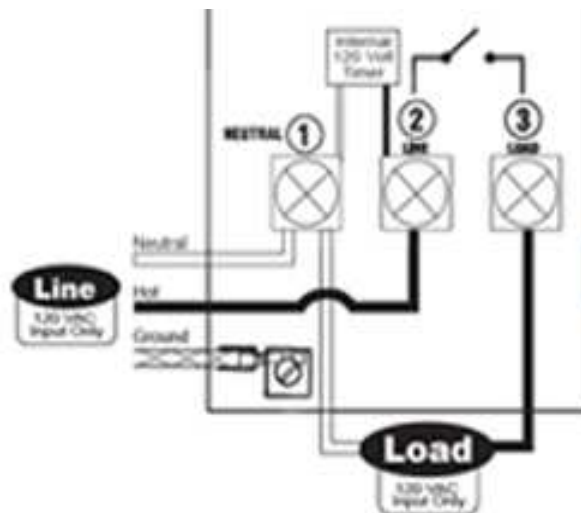

## Zip-Set™ 40 Amp 120 Volt Single Pole Single Throw Digital Commercial Time Switch

SA 300

- Zip-Set™ technology with One-Step™ set-Up
- 40 amps 120 volt AC 60 Hz
- Single pole single throw
- Optional 4 on / 4 off settings
- Controls pools/spas/fountains, electric water heaters, office/commercial lighting, outdoor lighting and signage
- Unbreakable tamperproof housing eliminates vandalism
- Heavy duty all metal construction housing
- Set-up confirmation beep
- 7-5-2 feature allows you to set times based on the 7 day full week, 5 day work week, or 2 day weekend.
- Large Illuminated digital display & keypad
- Battery-back-up (batteries included) saves resetting time in the event of a power failure.
- Bi-Lingual packaging
- 1 Year warranty
- Neutral Wire Required