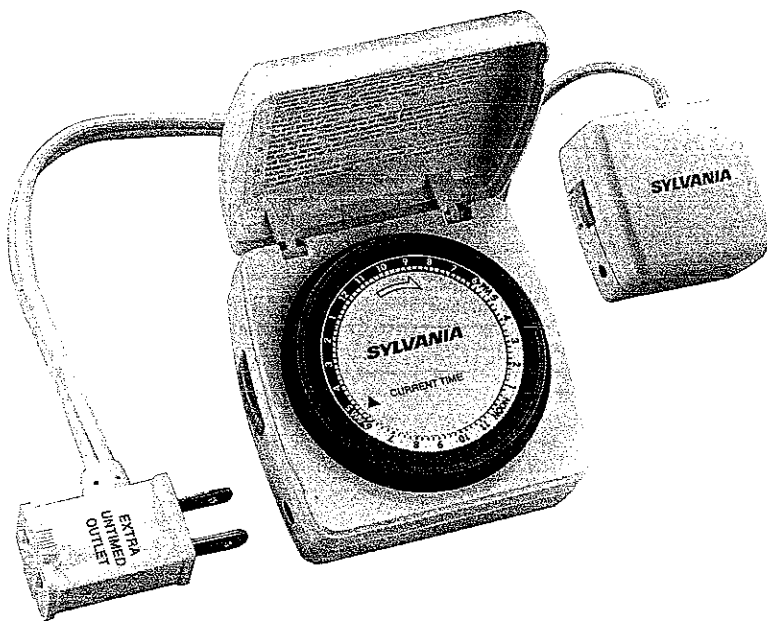

## MODEL SA 100 Lamp and Appliance Timer

- ▶ Up to 48 On / 48 Off Settings provide added security and convenience
- ▶ Controls Lamps and Appliances
- ▶ Extra Untimed Outlet for use with additional products
- ▶ Decorative Protective Cover compliments any decor while protecting your settings
- ▶ Non-Removable Pegs can't get lost
- ▶ Timer on/off indicator light
- ▶ 15 amps
- ▶ Bi-Lingual Packaging
- ▶ One-Year Warranty

## MODEL SA 105 Table-top Timer

- ▶ Up to 48 On / 48 Off Settings provide added security and convenience
- ▶ Controls Lamps and Appliances
- ▶ Easy-to-Reach 6 Ft. Cord
- ▶ Extra Untimed Outlet for use with additional products
- ▶ Decorative Protective Cover compliments any decor while protecting your settings
- ▶ Non-Removable Pegs can't get lost
- ▶ Timer on/off indicator light
- ▶ 15 Amps
- ▶ Bi-Lingual Packaging
- ▶ One-Year Warranty