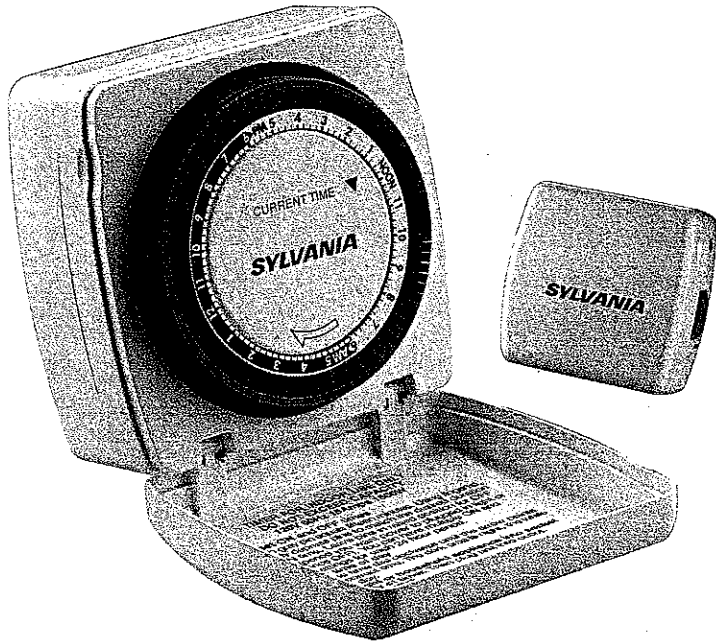

# SYLVANIA

## MODEL SA 100 Lamp and Appliance Timer

- ▶ Up to 48 On / 48 Off Settings provide added security and convenience
- ▶ Controls Lamps and Appliances
- ▶ Extra Untimed Outlet for use with additional products
- ▶ Decorative Protective Cover compliments any decor while protecting your settings
- ▶ Non-Removable Pegs can't get lost
- ▶ Timer on/off indicator light
- ▶ 15 amps
- ▶ Bi-Lingual Packaging
- ▶ One-Year Warranty

## MODEL SA 105 Table-top Timer

- ▶ Up to 48 On / 48 Off Settings provide added security and convenience
- ▶ Controls Lamps and Appliances
- ▶ Easy-to-Reach 6 Ft. Cord
- ▶ Extra Untimed Outlet for use with additional products
- ▶ Decorative Protective Cover compliments any decor while protecting your settings
- ▶ Non-Removable Pegs can't get lost
- ▶ Timer on/off indicator light
- ▶ 15 Amps
- ▶ Bi-Lingual Packaging
- ▶ One-Year Warranty