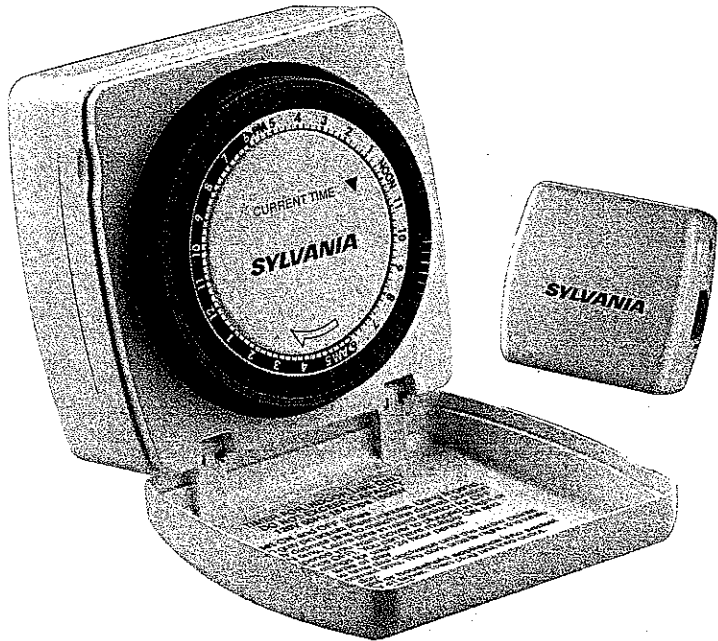

SYLVANIA

MODEL SA 100 Lamp and Appliance Timer

- ▶ Up to 48 On / 48 Off Settings provide added security and convenience
- ▶ Controls Lamps and Appliances
- ▶ Extra Untimed Outlet for use with additional products
- ▶ Decorative Protective Cover compliments any decor while protecting your settings
- ▶ Non-Removable Pegs can't get lost
- ▶ Timer on/off indicator light
- ▶ 15 amps
- ▶ Bi-Lingual Packaging
- ▶ One-Year Warranty

Packaging Type: Blister
 Dimensions: W 4.41" H 7.37" D 2.99"
 Weight: 5 lbs.
 Master Carton: 6 Quantity
 Dimensions: W 10.25" H 5.5" D 8.5"
 Weight: 2.95 lbs.
 Cube: .277 Cu. Ft.

MODEL SA 105 Table-top Timer

- ▶ Up to 48 On / 48 Off Settings provide added security and convenience
- ▶ Controls Lamps and Appliances
- ▶ Easy-to-Reach 6 Ft. Cord
- ▶ Extra Untimed Outlet for use with additional products
- ▶ Decorative Protective Cover compliments any decor while protecting your settings
- ▶ Non-Removable Pegs can't get lost
- ▶ Timer on/off indicator light
- ▶ 15 Amps
- ▶ Bi-Lingual Packaging
- ▶ One-Year Warranty

Packaging Type: Blister
 Dimensions: W 5.87" H 8.04" D 3.07"
 Weight: .85 lbs.
 Master Carton: 6 Quantity
 Dimensions: W 12" H 7" D 10.75"
 Weight: 5 lbs.
 Cube: .522 Cu. Ft.

MODEL SA 135

Table-top Timer with Motion Sensor and Alarm