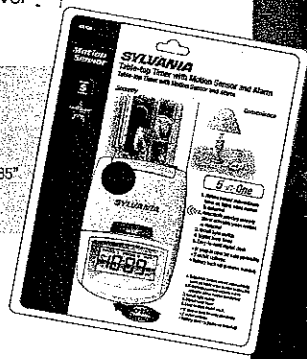

5in1

1. 1 Selectable motion sensor automatically turns on lights when motion is detected
2. 2 Selectable piercing security alarm activates when motion is detected
3. 3 On/off light switch
4. 4 Digital lamp timer
5. 5 Easy-to-read digital clock

- 6' Plug-in cord allows you to use the motion sensor in any room & aim the unit in a specific direction for added security & convenience
- 2 on/off settings
- Large digital display
- Battery back-up (batteries included) saves resetting time in the event of a power failure
- 10 amps
- Bi-lingual packaging
- Decorative protective cover
- One-Year Warranty

Packaging Type: Blister
Dimensions: W 7.21" H 8.87" D 3.74"
Weight: 6.2 lbs.
Master Carton: 6 Quantity
Dimensions: W 15.24" H 10.04" D 11.85"
Weight: 39 lbs.
Cube: 1.049 Cu. Ft.