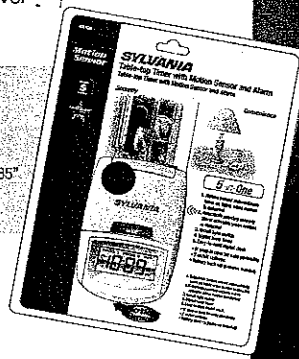

Packaging Type: Blister
Dimensions: W 7.21" H 8.87" D 3.74"
Weight: 6.2 lbs.
Master Carton: 6 Quantity
Dimensions: W 15.24" H 10.04" D 11.85"
Weight: 39 lbs.
Cube: 1.049 Cu. Ft.