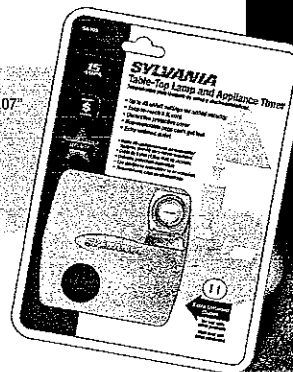

- Up to 48 On / 48 Off Settings provide added security and convenience
- Controls Lamps and Appliances
- Easy-to-Reach 6 Ft. Cord
- Extra Untimed Outlet for use with additional products
- Decorative Protective Cover compliments any decor while protecting your settings
- Non-Removable Pegs can't get lost
- Timer on/off indicator light
- 15 Amps
- Bi-Lingual Packaging
- One-Year Warranty

Packaging Type: Blister
Dimensions: W 5.87" H 8.04" D 3.07"
Weight: .85 lbs.
Master Carton: 6 Quantity
Dimensions: W 12" H 7" D 10.75"
Weight: 5 lbs.
Cube: .522 Cu. Ft.