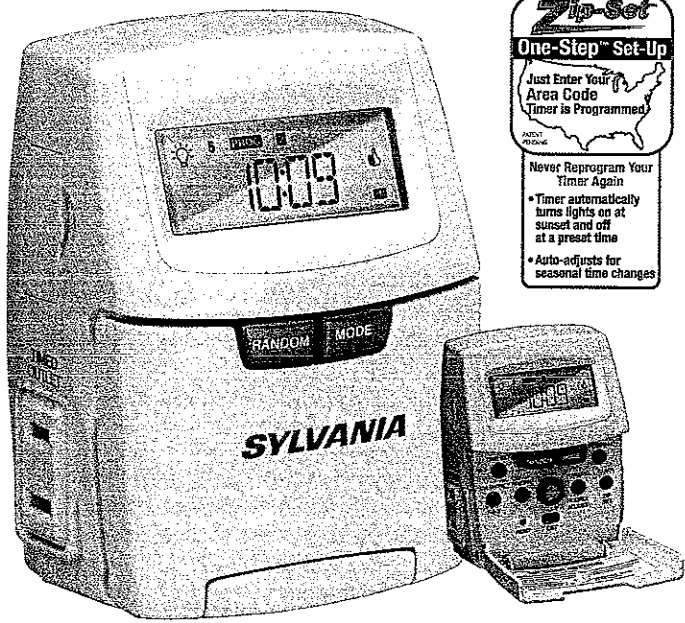

MODEL SA 140

Digital Lamp and Appliance Timer