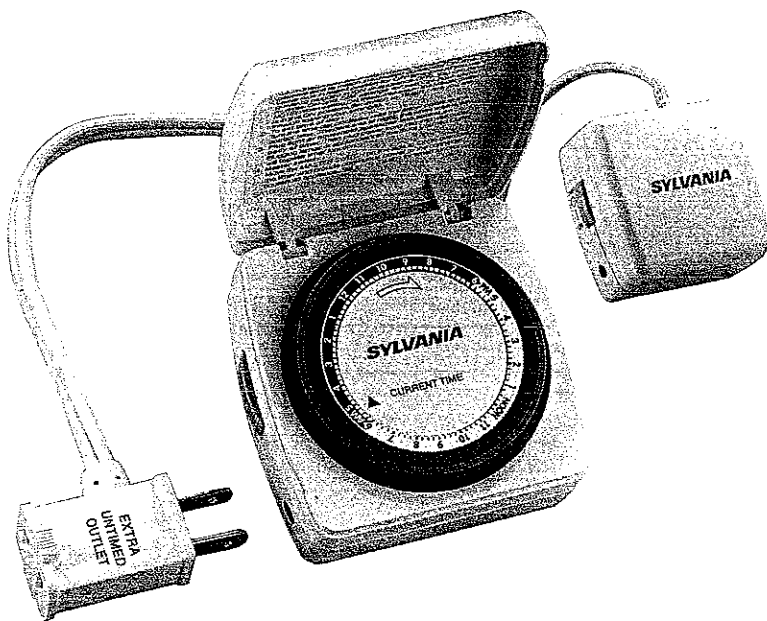

SYLVANIA

MODEL SA 100 Lamp and Appliance Timer

- ▶ Up to 48 On / 48 Off Settings provide added security and convenience
- ▶ Controls Lamps and Appliances
- ▶ Extra Untimed Outlet for use with additional products
- ▶ Decorative Protective Cover compliments any decor while protecting your settings
- ▶ Non-Removable Pegs can't get lost
- ▶ Timer on/off indicator light
- ▶ 15 amps
- ▶ Bi-Lingual Packaging
- ▶ One-Year Warranty

Packaging Type: Blister
 Dimensions: W 4.41" H 7.37" D 2.99"
 Weight: 5 lbs.
 Master Carton: 6 Quantity
 Dimensions: W 10.25" H 5.5" D 8.5"
 Weight: 2.95 lbs.
 Cube: .277 Cu. Ft.

MODEL SA 105 Table-top Timer

- ▶ Up to 48 On / 48 Off Settings provide added security and convenience
- ▶ Controls Lamps and Appliances
- ▶ Easy-to-Reach 6 Ft. Cord
- ▶ Extra Untimed Outlet for use with additional products
- ▶ Decorative Protective Cover compliments any decor while protecting your settings
- ▶ Non-Removable Pegs can't get lost
- ▶ Timer on/off indicator light
- ▶ 15 Amps
- ▶ Bi-Lingual Packaging
- ▶ One-Year Warranty

Packaging Type: Blister
 Dimensions: W 5.87" H 8.04" D 3.07"
 Weight: .85 lbs.
 Master Carton: 6 Quantity
 Dimensions: W 12" H 7" D 10.75"
 Weight: 5 lbs.
 Cube: .522 Cu. Ft.

MODEL SA 135

Table-top Timer with Motion Sensor and Alarm