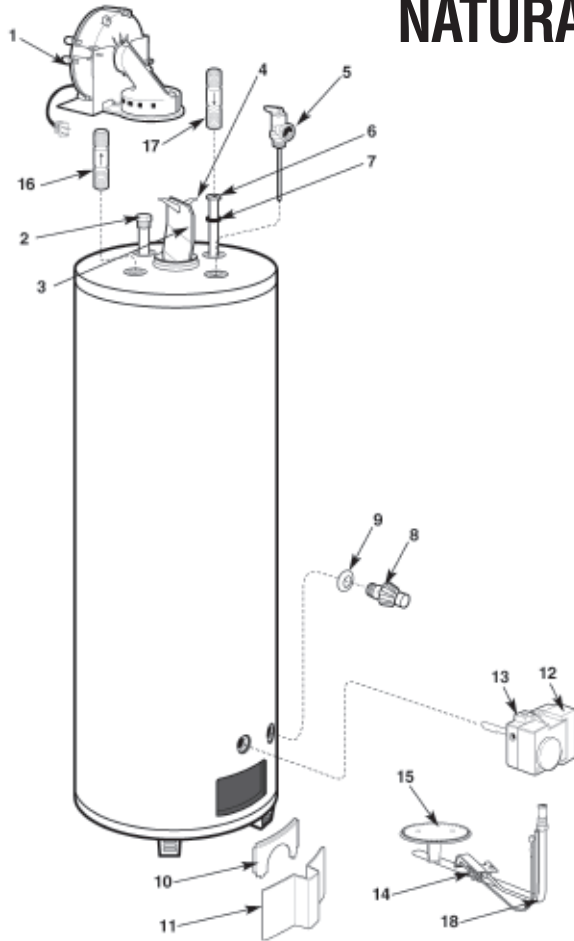

# POWER VENTED - 2 IN. VENT: 40 AND 50 GALLON MODELS NATURAL OR LP GAS

Ref. No.	Part Description	Qty. Req.	Part Number
1.	Blower Assembly	1	SP12562
2.	Anode Rod	1	SP11309C
3.	Flue Baffle Assembly	1	AM39341
4.	Flue Baffle Hanger	1	N/A
5.	T & P Relief Valve	1	SP8346
6.	Dip Tube	1	SP11251R
7.	Dip Tube Gasket	1	AP6948-1
8.	Drain Valve	1	SP12112S
9.	Drain Valve Shroud	1	AP9167
10.	Inner Door	1	AM29501
11.	Outer Door	1	AM29254-4C
12.	Protective Cover	1	AP12558
13.	Thermostat	1	(NAT) SP12556 (LP) SP12557
14.	Spark Ignitor Assembly	1	(NAT) SP12560B (LP) SP12560C
15.	Main Burner Assembly	1	(40 Gal NAT Low NOx) AM39503RY (40 Gal LP) AM39504RM (50 Gal NAT Low NOx) AM39503SY (50 Gal LP) AM39504SM
16.	Heat Trap Hot	1	SP20003 Kit
17.	Heat Trap Cold	1	SP20003 Kit
18.	Burner Supply Tube	1	N/A
19.	Pressure Switch	1	SP12766
20.	Rubber Coupling	1	SP12658
21.	On/Off Switch	1	AP12767

## 75 GALLON POWERVENT NATURAL OR LP GAS

Ref. No.	Part Description	Qty. Req.	Part Number
1.	Blower Assembly	1	AP13211
2.	Anode Rod	1	AP11525C
3.	Heat Trap Nipple (Hot)	1	AP13163-1
3.	Heat Trap Nipple (Cold)	1	AP13164-1
5.	Dip Tube with Gasket	1	AP13226A
6.	T & P Relief Valve	1	SP12575B
7.	Flue Baffle with Hanger	1	(NAT) AM40182 (LP) AM40427
8.	Drain Valve	1	SP12112S
9.	Gas Control (Thermostat)	1	(NAT) SP12556 (LP) SP12557
10.	Burner Assembly	1	(NAT) AM40195BA (LP) AM40448
11.	Pilot Ignitor Assembly	1	(NAT) SP12560B (LP) SP12049E
12.	Jacket Door	1	AM21658-2C
13.	Inner Door	1	AM27902-2