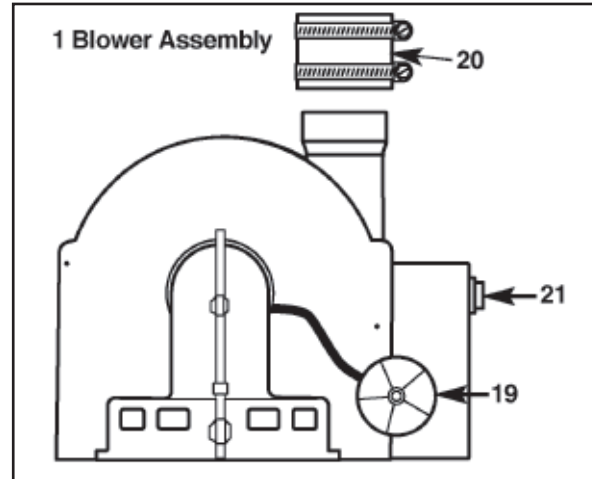

# POWER VENTED - 2 IN. VENT: 40 AND 50 GALLON MODELS NATURAL OR LP GAS

Ref. No.	Part Description	Qty. Req.	Part Number
1.	Blower Assembly	1	SP12562
2.	Anode Rod	1	SP11309C
3.	Flue Baffle Assembly	1	AM39341
4.	Flue Baffle Hanger	1	N/A
5.	T & P Relief Valve	1	SP8346
6.	Dip Tube	1	SP11251R
7.	Dip Tube Gasket	1	AP6948-1
8.	Drain Valve	1	SP12112S
9.	Drain Valve Shroud	1	AP9167
10.	Inner Door	1	AM29501
11.	Outer Door	1	AM29254-4C
12.	Protective Cover	1	AP12558
13.	Thermostat	1	(NAT) SP12556 (LP) SP12557
14.	Spark Ignitor Assembly	1	(NAT) SP12560B (LP) SP12560C
15.	Main Burner Assembly	1	(40 Gal NAT Low NOx) AM39503RY (40 Gal LP) AM39504RM (50 Gal NAT Low NOx) AM39503SY (50 Gal LP) AM39504SM
16.	Heat Trap Hot	1	SP20003 Kit
17.	Heat Trap Cold	1	SP20003 Kit
18.	Burner Supply Tube	1	N/A
19.	Pressure Switch	1	SP12766
20.	Rubber Coupling	1	SP12658
21.	On/Off Switch	1	AP12767