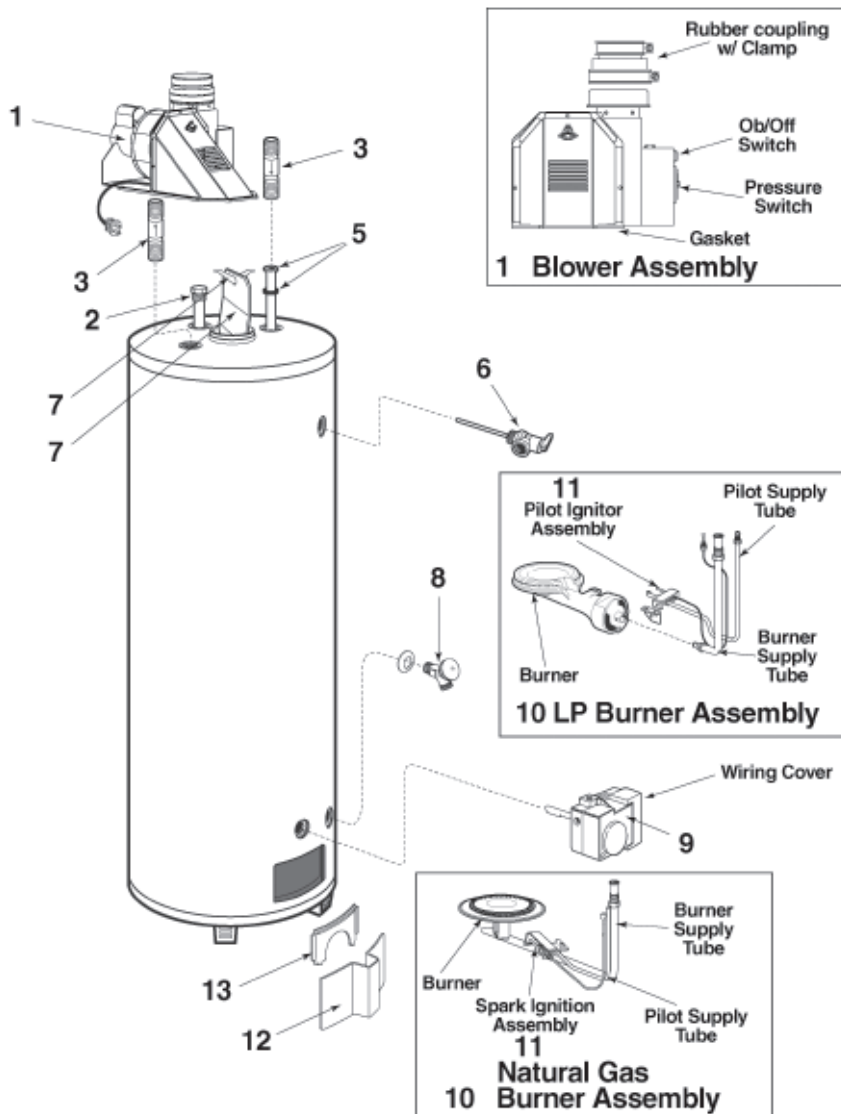

# POWER VENTED - 2 IN. VENT: 40 AND 50 GALLON MODELS NATURAL OR LP GAS

Ref. No.	Part Description	Qty. Req.	Part Number
1.	Blower Assembly	1	SP12562
2.	Anode Rod	1	SP11309C
3.	Flue Baffle Assembly	1	AM39341
4.	Flue Baffle Hanger	1	N/A
5.	T & P Relief Valve	1	SP8346
6.	Dip Tube	1	SP11251R
7.	Dip Tube Gasket	1	AP6948-1
8.	Drain Valve	1	SP12112S
9.	Drain Valve Shroud	1	AP9167
10.	Inner Door	1	AM29501
11.	Outer Door	1	AM29254-4C
12.	Protective Cover	1	AP12558
13.	Thermostat	1	(NAT) SP12556 (LP) SP12557
14.	Spark Ignitor Assembly	1	(NAT) SP12560B (LP) SP12560C
15.	Main Burner Assembly	1	(40 Gal NAT Low NOx) AM39503RY (40 Gal LP) AM39504RM (50 Gal NAT Low NOx) AM39503SY (50 Gal LP) AM39504SM
16.	Heat Trap Hot	1	SP20003 Kit
17.	Heat Trap Cold	1	SP20003 Kit
18.	Burner Supply Tube	1	N/A
19.	Pressure Switch	1	SP12766
20.	Rubber Coupling	1	SP12658
21.	On/Off Switch	1	AP12767

## 75 GALLON POWERVENT NATURAL OR LP GAS

Ref. No.	Part Description	Qty. Req.	Part Number
1.	Blower Assembly	1	AP13211
2.	Anode Rod	1	AP11525C
3.	Heat Trap Nipple (Hot)	1	AP13163-1
3.	Heat Trap Nipple (Cold)	1	AP13164-1
5.	Dip Tube with Gasket	1	AP13226A
6.	T & P Relief Valve	1	SP12575B
7.	Flue Baffle with Hanger	1	(NAT) AM40182 (LP) AM40427
8.	Drain Valve	1	SP12112S
9.	Gas Control (Thermostat)	1	(NAT) SP12556 (LP) SP12557
10.	Burner Assembly	1	(NAT) AM40195BA (LP) AM40448
11.	Pilot Ignitor Assembly	1	(NAT) SP12560B (LP) SP12049E
12.	Jacket Door	1	AM21658-2C
13.	Inner Door	1	AM27902-2