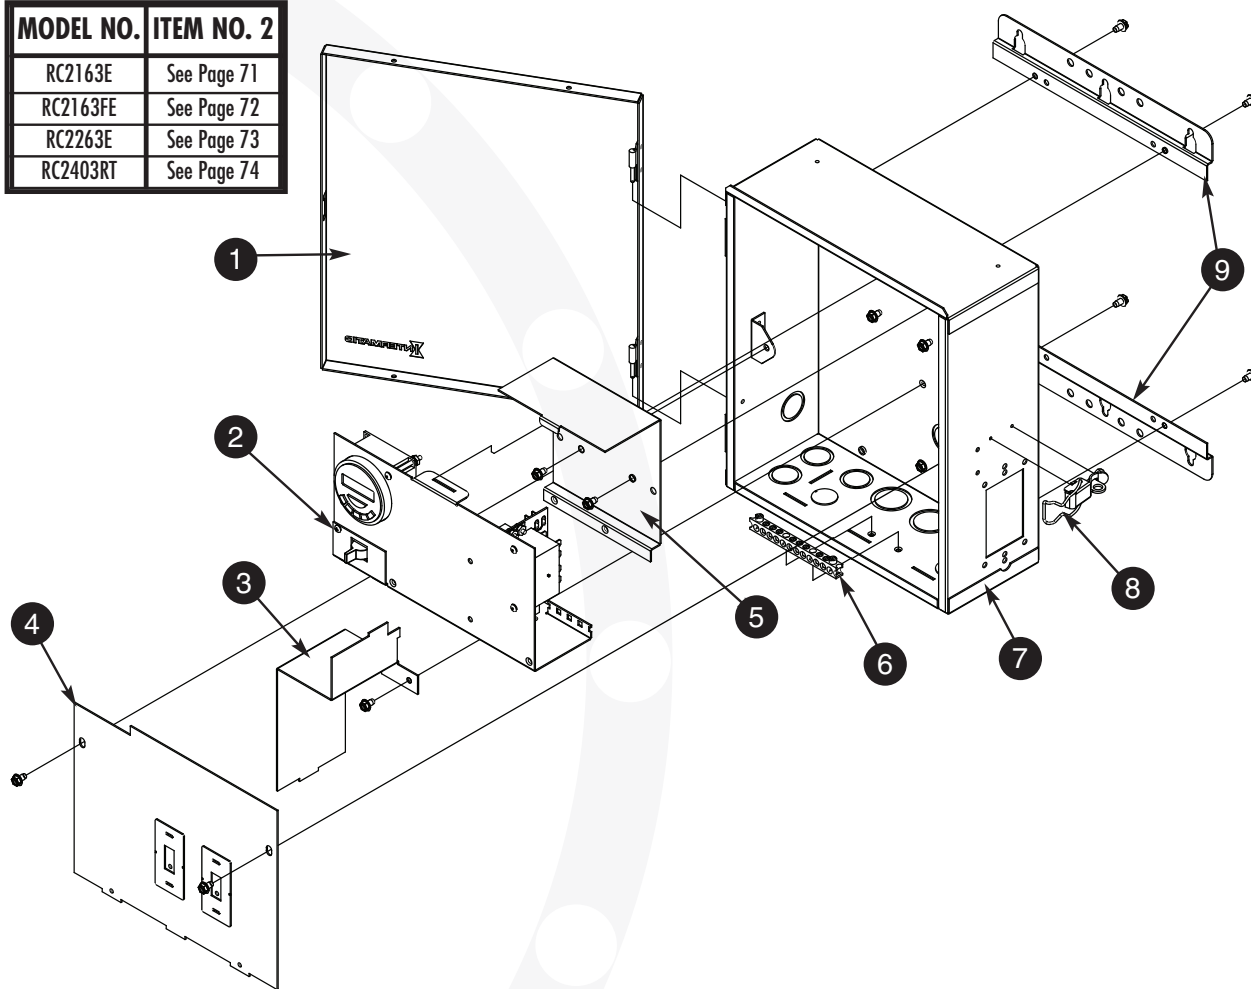

Genuine Pool & Spa Replacement Parts

<http://waterheatertimer.org/Intermatic-trippers-and-parts.html#expanded>

INTERMATIC® REPLACEMENT PARTS - POOL/SPA CONTROLS

RC2000E Series Pool/Spa Control Centers

MODEL NO.	ITEM NO. 2
RC2163E	See Page 71
RC2163FE	See Page 72
RC2263E	See Page 73
RC2403RT	See Page 74

Item No.	Description	Part No.	SHIPPING WT. (LB)	LIST PRICE (\$)*
1	Cover - Enclosure	6TP2819A-WWH	3.0	41.02
2	Housing Assembly	See table above.	-	-
3	Plate - Divider	24AS6043-WWH	0.8	22.15
4	Plate - Dead Front	24AS6044-WWH	1.5	17.80
5	Plate - Mech. Mounting	24RC5603	1.5	25.90
6	Terminal Bar - Grounding	PA116	0.5	15.04
7	Case - Enclosure	2TP3388-WWH	6.0	74.56
8	Latch - Enclosure	PA117	0.3	12.72
9	Bracket - Enclosure	PA101	1.0	18.05