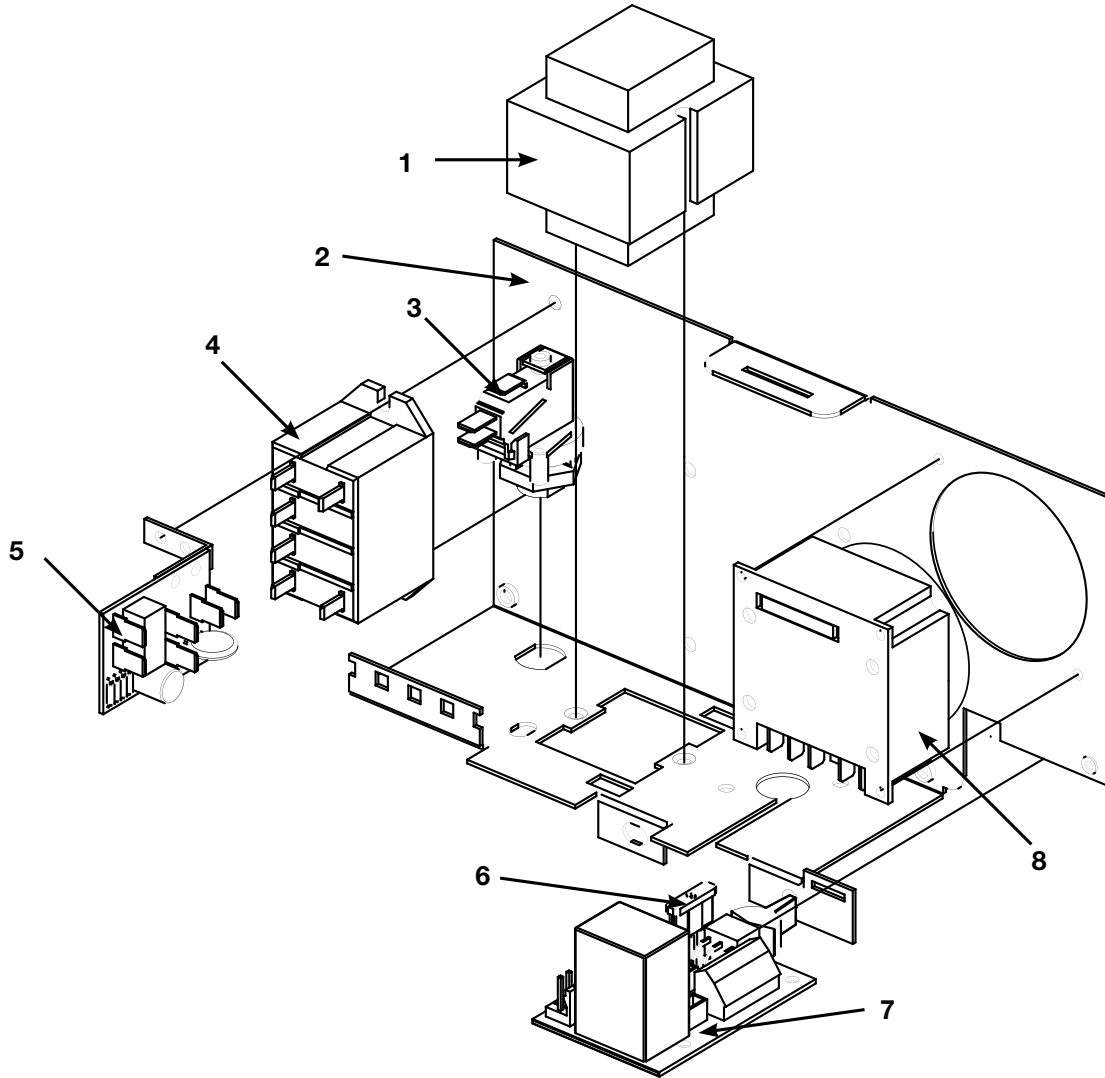

RC2000BE Series Pool-to-Spa Control Panels

Model No.	Item No. 2
RC2163BE	See Page 91
RC2163BFE	See Page 92

Item No.	Description	Part No.	Shipping Weight (lb.)	*List Price (\$)
1	Cover - Enclosure	6RC2344A	3.5	36.50
2	Housing Assembly	See Above	-	-
3	Breaker Base	124T2530A	1.5	41.79
4	Plate - Divider	24AS6061-WWH	2.0	15.60
5	Plate - Dead Front	24AS6060-WWH	2.0	15.80
6	Plate - Mech. Mounting	24RC5603	1.5	12.40
7	Terminal Bar - Grounding	130T1042	0.5	7.37
8	Case - Enclosure	2AS3398A-WWH	6.5	75.70
9	Latch - Enclosure	8--00008A	0.3	8.05
10	Bracket - Enclosure, each	22T713	1.0	4.10

* Prices are subject to change without notice

Housing Assembly for RC2163BE

Item No.	Description	Part No.	Shipping Weight (lb.)	*List Price (\$)
1	Transformer	119RC335A	2.0	63.66
2	Plate - Housing	24AS6151-WWH	1.5	19.50
3	Switch - Air	133RC1144	0.3	33.30
4	Relay - Pump	143RC151	0.5	54.29
5	P.C. Board - LV (Part of item 7)	-	-	-
6	Fuse	121RC52	0.3	13.10
7	P.C. Board - Control	188RC1363A	0.5	190.90
8	Timer	PB313E	0.5	50.00

* Prices are subject to change without notice

Housing Assembly for RC2163BFE

Item No.	Description	Part No.	Shipping Weight (lb.)	*List Price (\$)
1	Transformer	119RC335A	2.0	63.66
2	Plate - Housing	24AS6151-WWH	1.5	19.50
3	Relay - Pump	143RC151	0.5	54.29
4	P.C. Board - LV (Part of item 7)	-	-	-
5	Relay - Low Voltage	143RC151	0.5	54.29
6	Fuse	121RC52	0.1	13.10
7	P.C. Board - Control	188RC1712A	0.5	198.10
8	Timer	PB313E	0.5	50.00