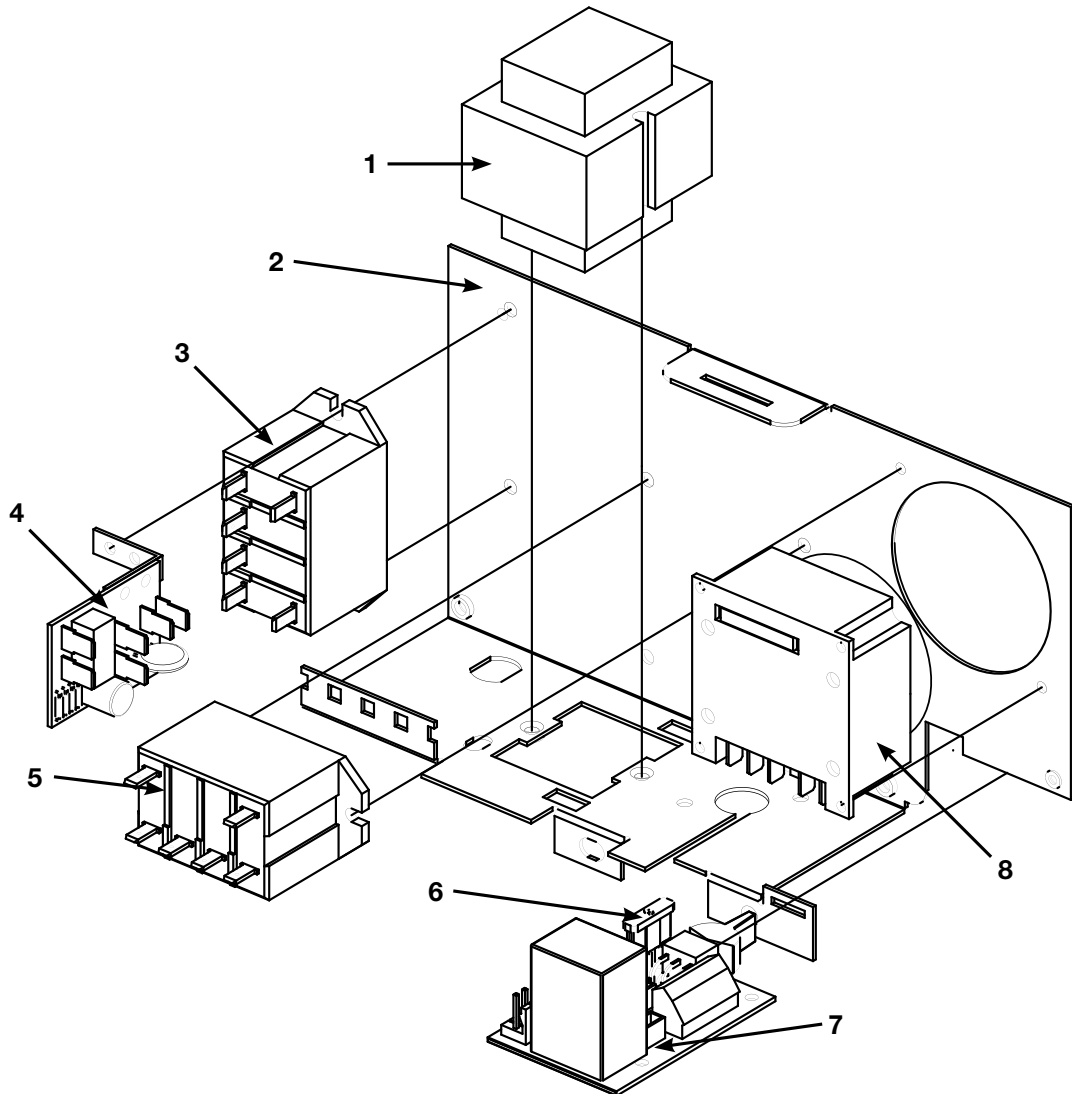

RC2000BE Series Pool-to-Spa Control Panels

Model No.	Item No. 2
RC2163BE	See Page 91
RC2163BFE	See Page 92

Item No.	Description	Part No.	Shipping Weight (lb.)	*List Price (\$)
1	Cover - Enclosure	6RC2344A	3.5	36.50
2	Housing Assembly	See Above	-	-
3	Breaker Base	124T2530A	1.5	41.79
4	Plate - Divider	24AS6061-WWH	2.0	15.60
5	Plate - Dead Front	24AS6060-WWH	2.0	15.80
6	Plate - Mech. Mounting	24RC5603	1.5	12.40
7	Terminal Bar - Grounding	130T1042	0.5	7.37
8	Case - Enclosure	2AS3398A-WWH	6.5	75.70
9	Latch - Enclosure	8--00008A	0.3	8.05
10	Bracket - Enclosure, each	22T713	1.0	4.10

* Prices are subject to change without notice

Housing Assembly for RC2163BE

Item No.	Description	Part No.	Shipping Weight (lb.)	*List Price (\$)
1	Transformer	119RC335A	2.0	63.66
2	Plate - Housing	24AS6151-WWH	1.5	19.50
3	Switch - Air	133RC1144	0.3	33.30
4	Relay - Pump	143RC151	0.5	54.29
5	P.C. Board - LV (Part of item 7)	-	-	-
6	Fuse	121RC52	0.3	13.10
7	P.C. Board - Control	188RC1363A	0.5	190.90
8	Timer	PB313E	0.5	50.00

* Prices are subject to change without notice

Housing Assembly for RC2163BFE

Item No.	Description	Part No.	Shipping Weight (lb.)	*List Price (\$)
1	Transformer	119RC335A	2.0	63.66
2	Plate - Housing	24AS6151-WWH	1.5	19.50
3	Relay - Pump	143RC151	0.5	54.29
4	P.C. Board - LV (Part of item 7)	-	-	-
5	Relay - Low Voltage	143RC151	0.5	54.29
6	Fuse	121RC52	0.1	13.10
7	P.C. Board - Control	188RC1712A	0.5	198.10
8	Timer	PB313E	0.5	50.00