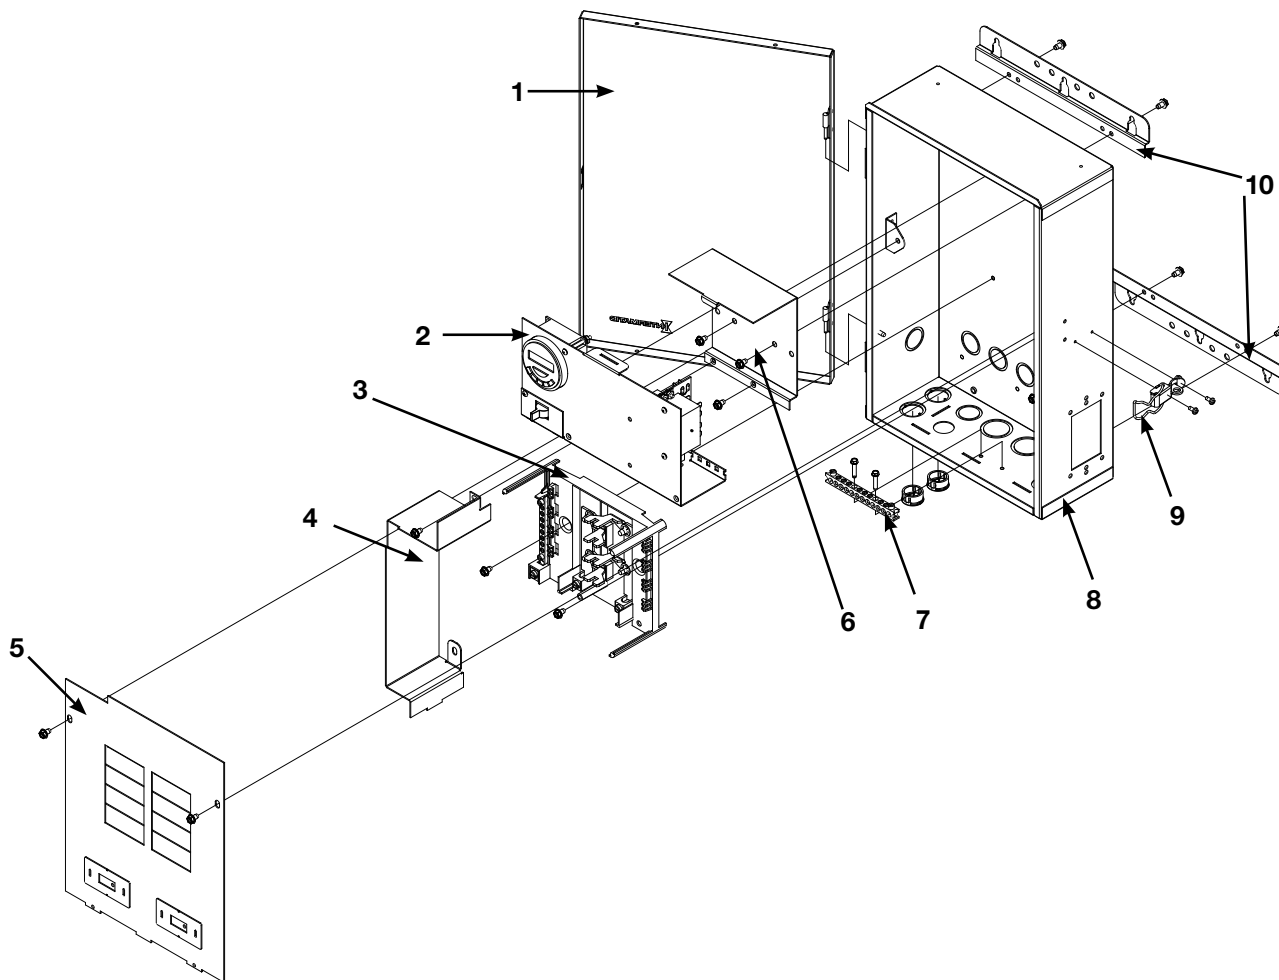

RC2000BE Series Pool-to-Spa Control Panels

Model No.	Item No. 2
RC2163BE	See Page 91
RC2163BFE	See Page 92

Item No.	Description	Part No.	Shipping Weight (lb.)	*List Price (\$)
1	Cover - Enclosure	6RC2344A	3.5	36.50
2	Housing Assembly	See Above	-	-
3	Breaker Base	124T2530A	1.5	41.79
4	Plate - Divider	24AS6061-WWH	2.0	15.60
5	Plate - Dead Front	24AS6060-WWH	2.0	15.80
6	Plate - Mech. Mounting	24RC5603	1.5	12.40
7	Terminal Bar - Grounding	130T1042	0.5	7.37
8	Case - Enclosure	2AS3398A-WWH	6.5	75.70
9	Latch - Enclosure	8--00008A	0.3	8.05
10	Bracket - Enclosure, each	22T713	1.0	4.10

* Prices are subject to change without notice

Housing Assembly for RC2163BE

Item No.	Description	Part No.	Shipping Weight (lb.)	*List Price (\$)
1	Transformer	119RC335A	2.0	63.66
2	Plate - Housing	24AS6151-WWH	1.5	19.50
3	Switch - Air	133RC1144	0.3	33.30
4	Relay - Pump	143RC151	0.5	54.29
5	P.C. Board - LV (Part of item 7)	-	-	-
6	Fuse	121RC52	0.3	13.10
7	P.C. Board - Control	188RC1363A	0.5	190.90
8	Timer	PB313E	0.5	50.00

* Prices are subject to change without notice

Housing Assembly for RC2163BFE

Item No.	Description	Part No.	Shipping Weight (lb.)	*List Price (\$)
1	Transformer	119RC335A	2.0	63.66
2	Plate - Housing	24AS6151-WWH	1.5	19.50
3	Relay - Pump	143RC151	0.5	54.29
4	P.C. Board - LV (Part of item 7)	-	-	-
5	Relay - Low Voltage	143RC151	0.5	54.29
6	Fuse	121RC52	0.1	13.10
7	P.C. Board - Control	188RC1712A	0.5	198.10
8	Timer	PB313E	0.5	50.00