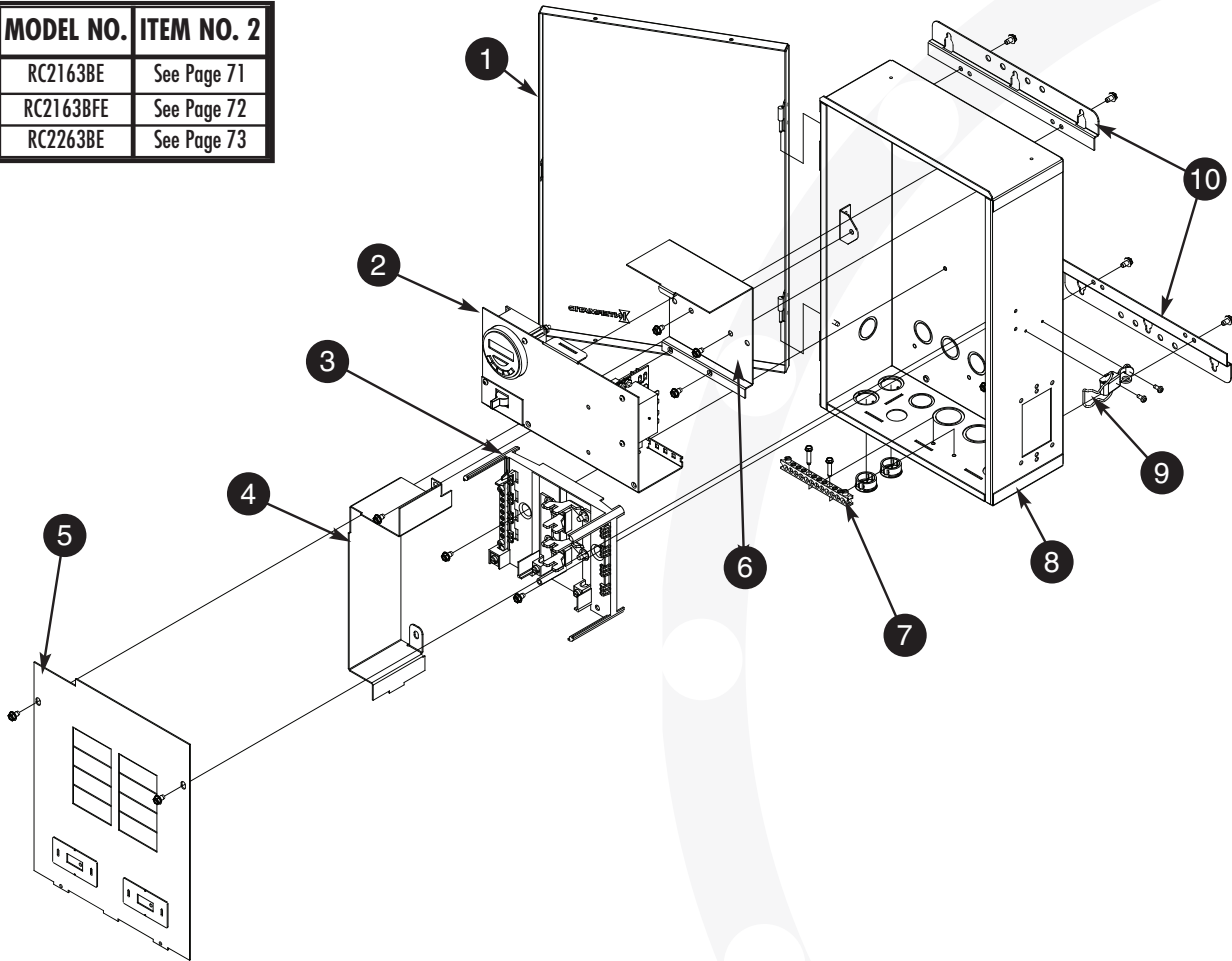

Genuine Pool & Spa Replacement Parts

<http://waterheatertimer.org/Intermatic-trippers-and-parts.html#expanded>

INTERMATIC® REPLACEMENT PARTS - POOL/SPA CONTROLS

RC2000BE Series Pool-to-Spa Control Panels

MODEL NO.	ITEM NO. 2
RC2163BE	See Page 71
RC2163BFE	See Page 72
RC2263BE	See Page 73

Item No.	Description	Part No.	SHIPPING WT. (LB)	LIST PRICE (\$)*
1	Cover - Enclosure	6RC2344A	3.5	44.15
2	Housing Assembly	See table above.	-	-
3	Breaker Base	124T2530A	1.5	32.74
4	Plate - Divider	24AS6061-WWH	2.0	28.42
5	Plate - Dead Front	24AS6060-WWH	2.0	24.04
6	Plate - Mech. Mounting	24RC5603	1.5	25.90
7	Terminal Bar - Grounding	PA116	0.5	15.04
8	Case - Enclosure	2AS3398A-WWH	6.5	79.51
9	Latch - Enclosure	PA117	0.3	12.72
10	Bracket - Enclosure (2) per pack	PA101	1.0	18.05