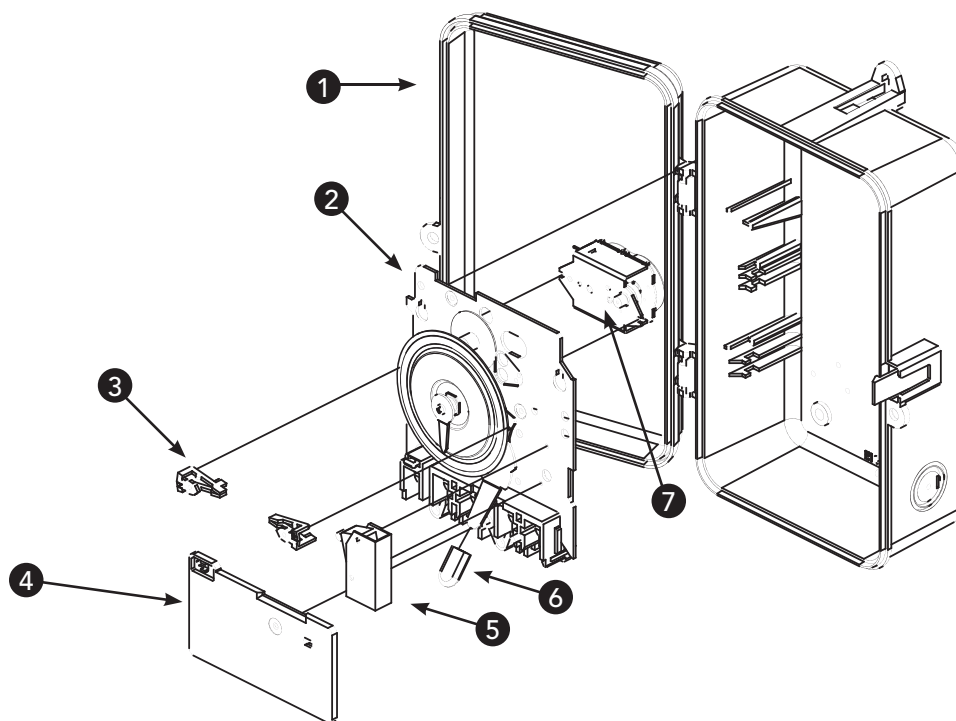

Genuine Pool & Spa Replacement Parts

REPLACEMENT PARTS - POOL/SPA CONTROLS

<http://waterheatertimer.org/Intermatic-trippers-and-parts.html#T100>

T100 Series Time Switches

Model No.	Item No. 1	Item No. 2	Item No. 5	Item No. 6
T101P3	2T2502GA	T101M	None	WG1570-10
T101R3	2T2485GA	T101M	None	WG1570-10
T101P201	2T2502GA	T101M201	156T1042A	WG430-10
T101R201	2T2485GA	T101M201	156T1042A	WG430-10
T104P3	2T2502GA	T104M	None	WG1573-10
T104R3	2T2485GA	T104M	None	WG1573-10
T104P201	2T2502GA	T104M201	156T1042A	WG433-10
T104R201	2T2485GA	T104M201	156T1042A	WG433-10

Item No.	Description	Part No.	Shipping Weight (lb.)	*List Price (\$)
1	Enclosure	See Table Above	3.0	83.69
2	Switch Mechanism - Complete	See Table Above	1.5	135.02†
3	Tripper, (1) ON - (1) OFF per pack	156T1978A	0.3	3.33
4	Insulator - Terminals (10) per pack	124T2411A	0.5	15.34
5	Switch - Heater (Fireman)	See Table Above	0.5	27.00
6	Insulator - Slave (10) per pack	156T6738A	0.3	4.77
7	Motor - Clock	See Table Above	0.5	34.21