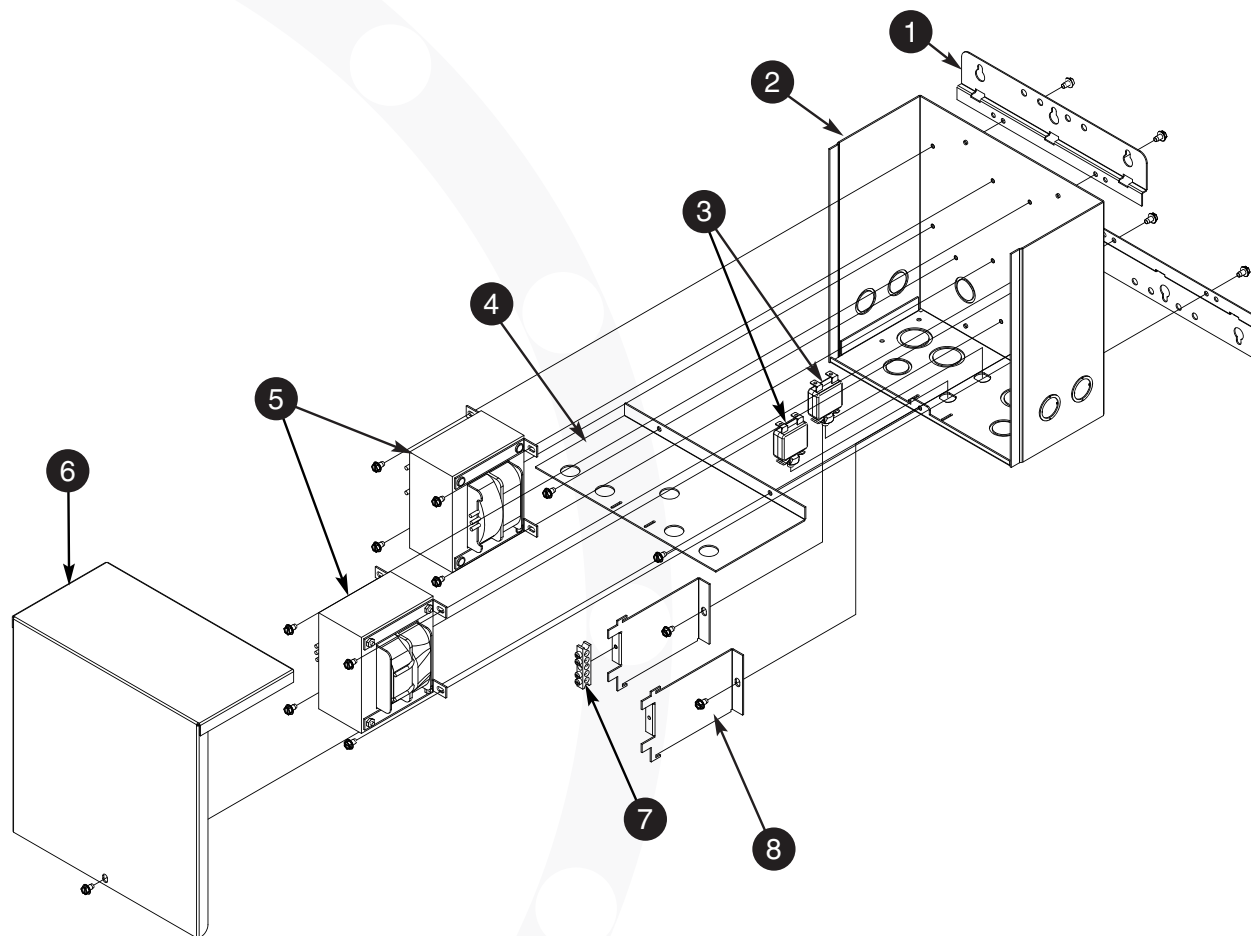

Genuine Pool & Spa Replacement Parts

<http://waterheatertimer.org/Intermatic-trippers-and-parts.html#pool-lights>

INTERMATIC® REPLACEMENT PARTS - POOL/SPA CONTROLS

PX600S Pool/Spa Light Transformer

Item No.	Description	Part No.	SHIPPING WT. (LB)	LIST PRICE (\$)*
1	Bracket - Mounting (1) per pack	22PL977-CLR	1.0	21.58
2	Case - Enclosure	2PL3410-CLR	4.0	141.28
3	Circuit Protector	121AL415	0.3	17.72
4	Plate - Divider, Horizontal	24PL6095-CLR	1.0	29.38
5	Transformer	119PX608	9.0	110.00
6	Cover - Enclosure	6PL2873-CLR	2.0	99.64
7	Terminal Bar - Grounding	130T1103	0.3	12.58
8	Bracket - Divider	22PL976-CLR	0.5	14.74