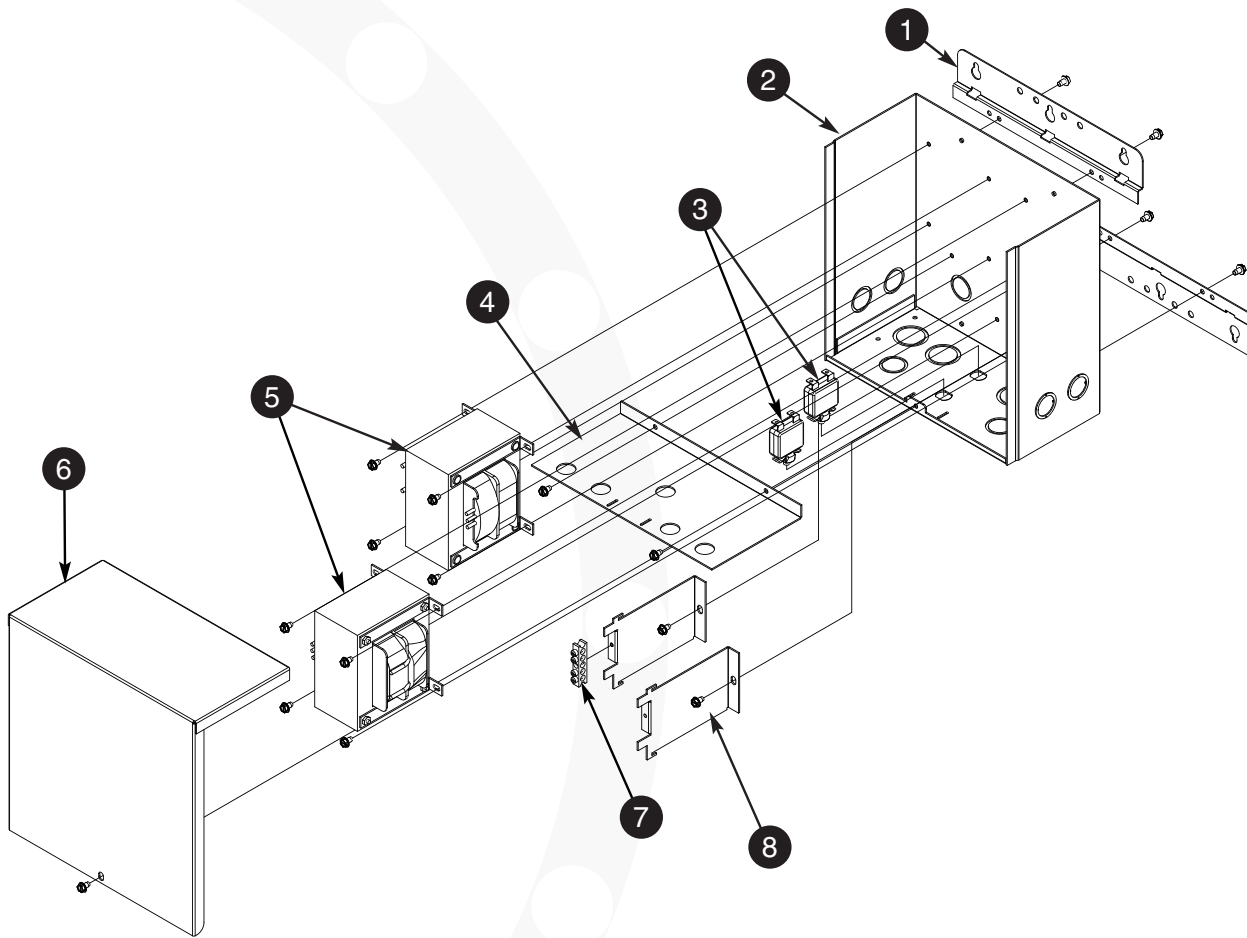

# Genuine Pool & Spa Replacement Parts

**INTERMATIC®** REPLACEMENT PARTS - POOL/SPA CONTROLS

## PX600S Pool/Spa Light Transformer

Item No.	Description	Part No.	SHIPPING WT. (LB)	LIST PRICE (\$)*
1	Bracket - Mounting (1) per pack	22PL977-CLR	1.0	21.58
2	Case - Enclosure	2PL3410-CLR	4.0	141.28
3	Circuit Protector	121AL415	0.3	17.72
4	Plate - Divider, Horizontal	24PL6095-CLR	1.0	29.38
5	Transformer	119PX608	9.0	110.00
6	Cover - Enclosure	6PL2873-CLR	2.0	99.64
7	Terminal Bar - Grounding	130T1103	0.3	12.58
8	Bracket - Divider	22PL976-CLR	0.5	14.74