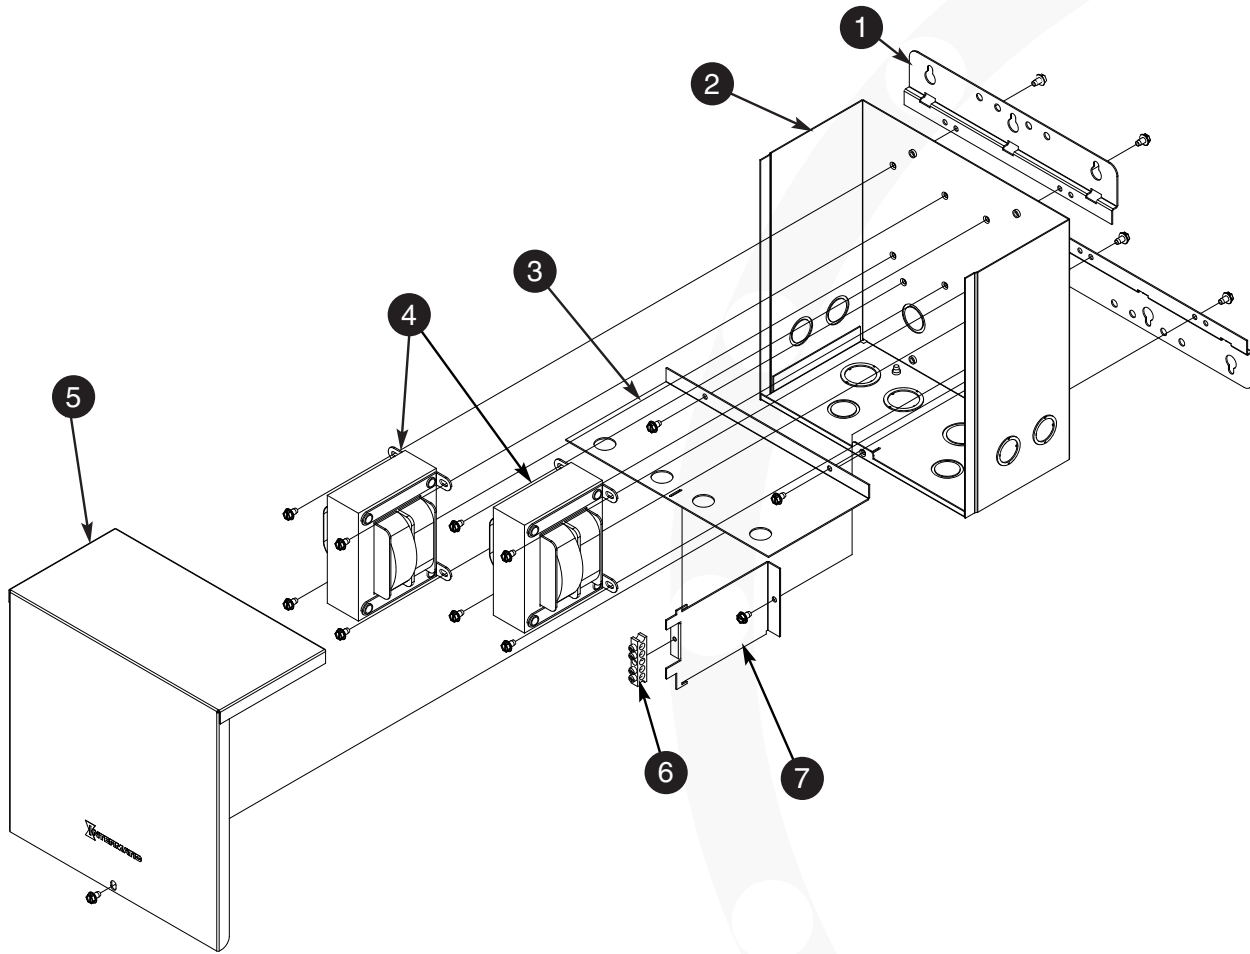

Genuine Pool & Spa Replacement Parts

INTERMATIC® REPLACEMENT PARTS - POOL/SPA CONTROLS

PX600 Pool/Spa Light Transformer

| Item No. | Description | Part No. | SHIPPING WT. (LB) | LIST PRICE (\$)* |
|----------|---------------------------------|-------------|-------------------|------------------|
| 1 | Bracket - Mounting (1) per pack | 22PX972-WWH | 0.8 | 20.14 |
| 2 | Case - Enclosure | 2PX3342 | 4.0 | 30.52 |
| 3 | Plate - Divider, Horizontal | 24PX5947 | 1.0 | 15.82 |
| 4 | Transformer | 119T340 | 9.0 | 76.68 |
| 5 | Cover - Enclosure | 6PX2751 | 2.0 | 23.02 |
| 6 | Terminal Bar - Grounding | 130T1103 | 0.3 | 12.58 |
| 7 | Bracket - Divider | 22PX923 | 0.5 | 12.82 |