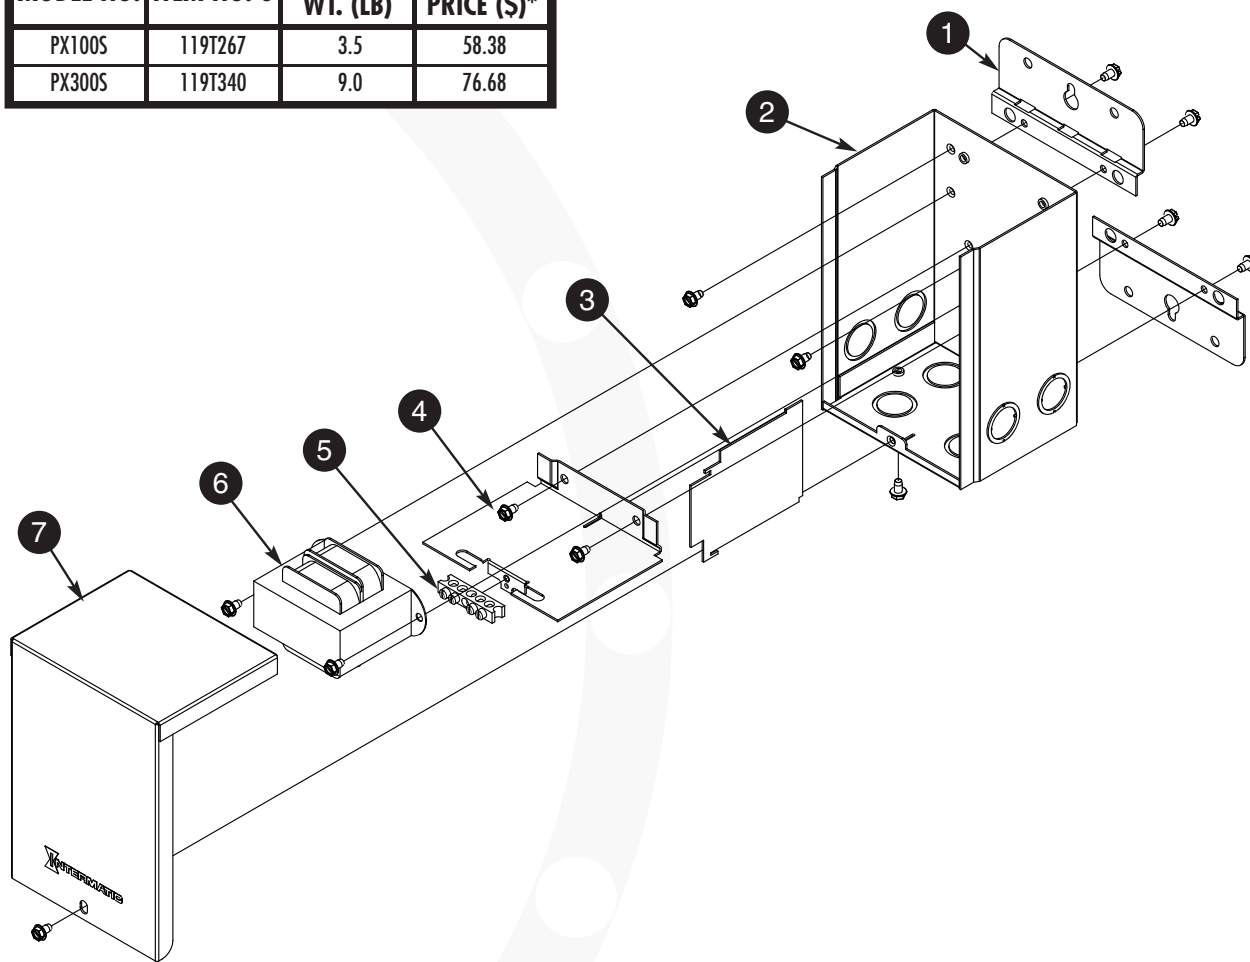

## INTERMATIC® REPLACEMENT PARTS - POOL/SPA CONTROLS

### PX100S and PX300S Pool/Spa Light Transformers

MODEL NO.	ITEM NO. 6	SHIPPING WT. (LB)	LIST PRICE (\$)*
PX100S	119T267	3.5	58.38
PX300S	119T340	9.0	76.68

Item No.	Description	Part No.	SHIPPING WT. (LB)	LIST PRICE (\$)*
1	Bracket - Mounting (1) per pack	22T698	0.5	15.70
2	Housing - Enclosure	24T5917	3.0	63.16
3	Plate - Divider, Vertical	24T5661	0.5	14.20
4	Plate - Divider, Horizontal	24T5169	0.5	14.98
5	Terminal Bar - Grounding	130T1103	0.3	12.58
6	Transformer	See table above.	-	-
7	Cover - Enclosure	6T2395-CLR	1.5	39.10