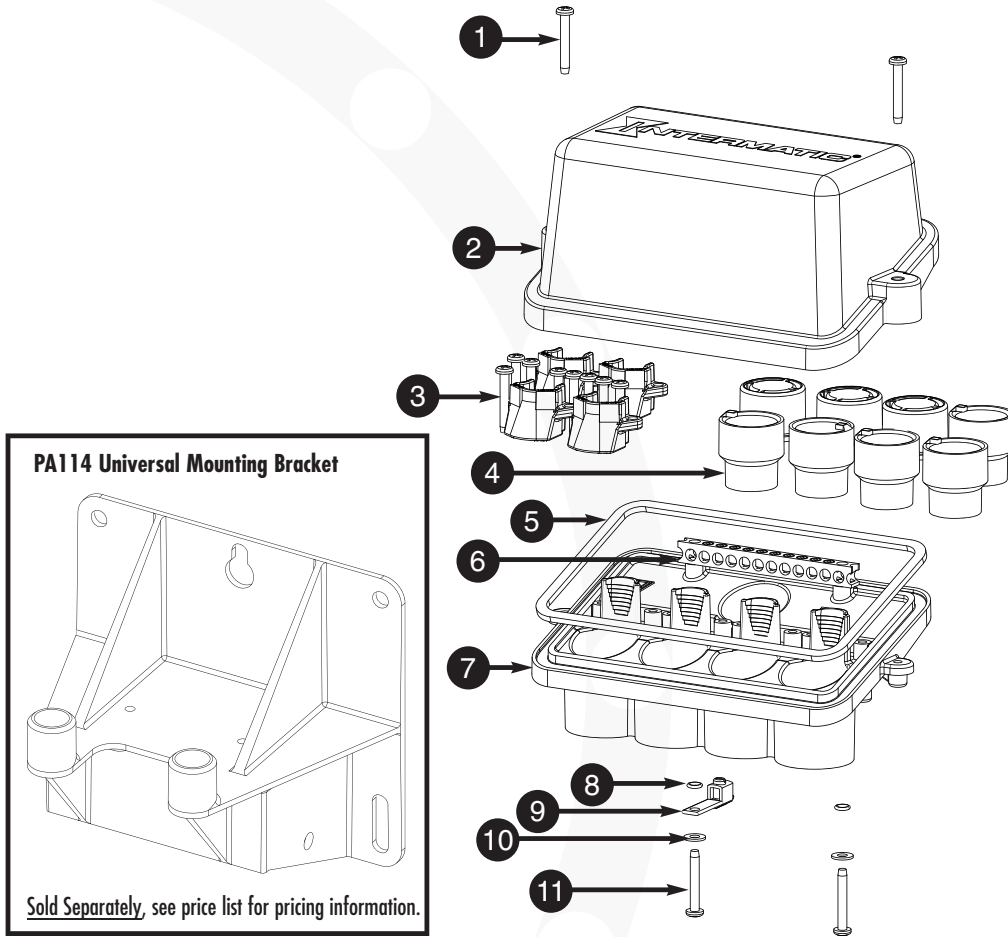

Genuine Pool & Spa Replacement Parts

INTERMATIC® REPLACEMENT PARTS - POOL/SPA CONTROLS

PJB4175 Swimming Pool Junction Box

Item No.	Description	Part No.	SHIPPING WT. (LB)	LIST PRICE (\$)*
1	Screw - Cover (2) in item 3	-	-	-
2	Cover	PA109	1.5	16.70
3	Clamps (4) & Screws (10) per pack	PA111	0.5	12.50
4	Plugs (4) & Bushings (5) per pack	PA110	1.0	12.50
5	Gasket	PA112	0.5	9.40
6	Terminal Bar - Grounding (1) in item 12	-	-	-
7	Base - available as complete assembly only	PJB4175	2.5	See price list.
8	O-Ring (2) in item 12	-	-	-
9	Terminal - Bonding (1) in item 12	-	-	-
10	Washer (2) in item 12	-	-	-
11	Screw (2) in item 12	-	-	-
12	Terminal Kit - Junction Box	PA113	0.5	18.85