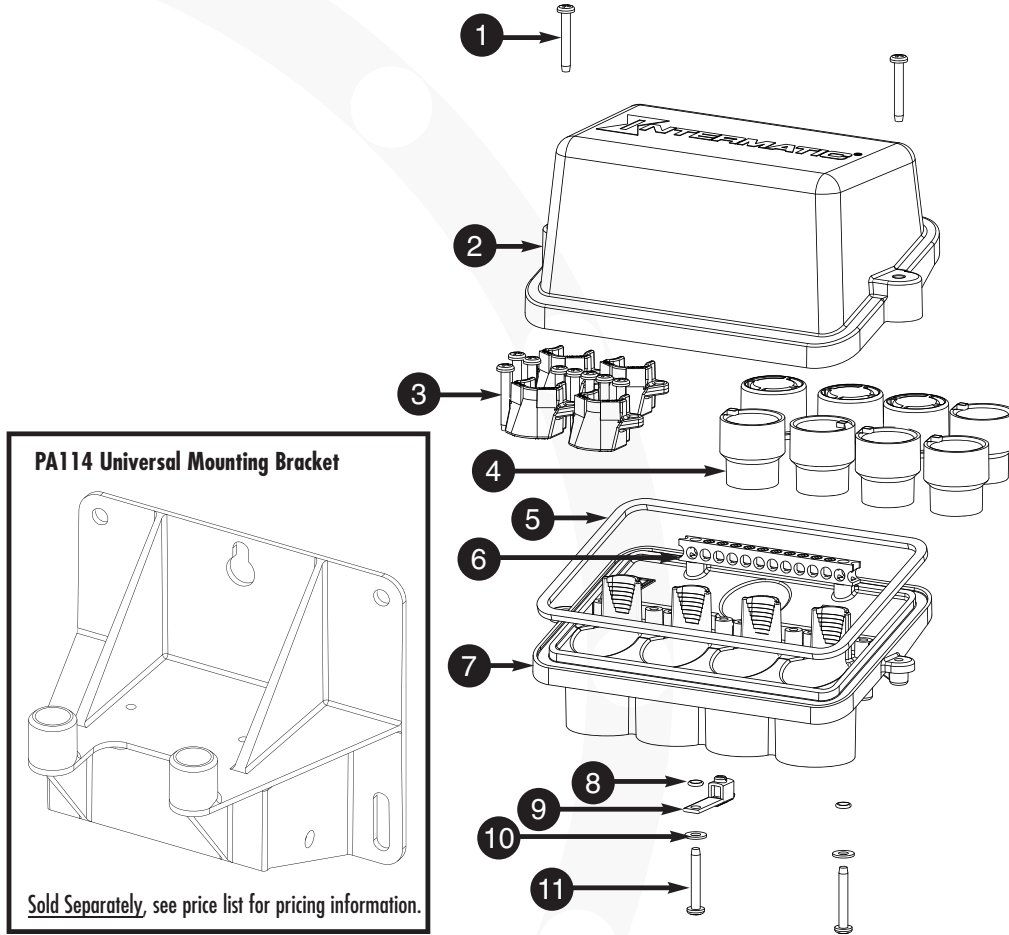

Genuine Pool & Spa Replacement Parts

<http://waterheatertimer.org/Intermatic-trippers-and-parts.html#expanded>

INTERMATIC® REPLACEMENT PARTS - POOL/SPA CONTROLS

PJB4175 Swimming Pool Junction Box

Item No.	Description	Part No.	SHIPPING WT. (LB)	LIST PRICE (\$)*
1	Screw - Cover (2) in item 3	-	-	-
2	Cover	PA109	1.5	16.70
3	Clamps (4) & Screws (10) per pack	PA111	0.5	12.50
4	Plugs (4) & Bushings (5) per pack	PA110	1.0	12.50
5	Gasket	PA112	0.5	9.40
6	Terminal Bar - Grounding (1) in item 12	-	-	-
7	Base - available as complete assembly only	PJB4175	2.5	See price list.
8	O-Ring (2) in item 12	-	-	-
9	Terminal - Bonding (1) in item 12	-	-	-
10	Washer (2) in item 12	-	-	-
11	Screw (2) in item 12	-	-	-
12	Terminal Kit - Junction Box	PA113	0.5	18.85