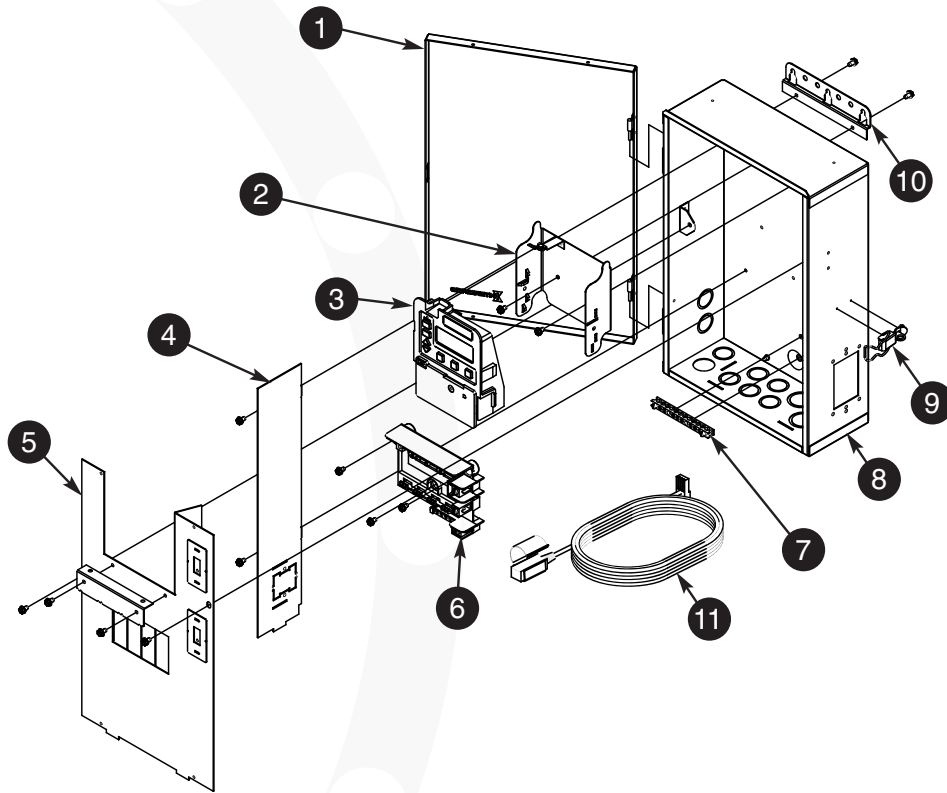

## **INTERMATIC®** REPLACEMENT PARTS - POOL/SPA CONTROLS

### PE25300 Series Electronic Control Centers

MODEL NO.	ITEM NO. 11
PE25300	NONE
PE25300F	178PA28A

Item No.	Description	Part No.	SHIPPING WT. (LB)	LIST PRICE (\$)*
1	Cover - Enclosure	6RC2344A	3.0	42.58
2	Bracket - Timer	22T338GR	0.8	8.08
3	3 Circuit Timer Mechanism	P1353ME	1.5	302.47
4	Plate - Barrier	24PE6034-WWH	1.5	32.26
5	Plate - Dead Front	24PE6103-WWH	2.0	30.46
6	Breaker Base	124T2540A	1.5	29.97
7	Terminal Bar - Grounding	PA116	0.5	15.04
8	Case - Enclosure	2PE3386A-WWH	4.0	68.32
9	Latch - Case	PA117	0.3	12.72
10	Bracket - Enclosure	22T722	0.8	12.82
11	Thermostat - Freeze Protection	See Table Above	1.5	68.74