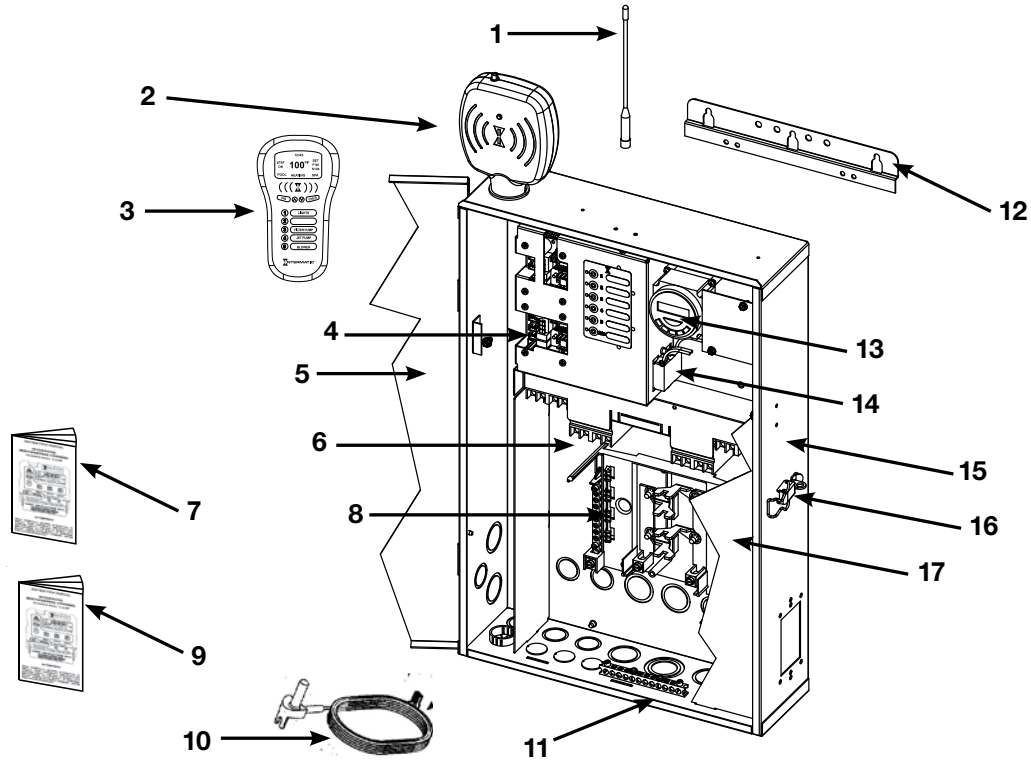

PE1501RC Wireless Pool-to-Spa/Water Feature Control PE1541RC Wireless Pool-to-Spa/Water Feature Control with (2) PE24VA Valve Actuators

Item No.	Description	Part No.	Shipping Weight (lb.)	*List Price (\$)
1	Antenna for PE650	214PE36	0.5	32.40
2	Receiver (Antenna included)	PE650	1.5	286.00
3	Hand Held Transmitter	PE950	1.5	313.24
4	PC Board assembly	188--00021A	1.0	209.19
5	Cover - Enclosure	6PE2816A-WWH	5.0	73.42
6	Relay	143PS307	0.5	38.40
7	Instruction Booklet PE650/950	158--00700	0.3	9.25
8	Buss Bar Assembly	124T2530A	1.5	41.79
9	Instruction Manual PE1541RC	158PE12842	0.5	9.25
10	Water Probe	PA122	1.2	69.80
11	Terminal Bar - Grounding	130T1042	0.5	7.37
12	Bracket - Enclosure, each	22T713	1.0	4.10
13	Timer	PB313EK	1.0	61.36
14	Transformer	119PE661A	1.5	62.00
15	Case - Enclosure	2PE3450A-WWH	7.5	141.50
16	Latch - Case	8--00008A	0.3	8.05
17	Plate - Deadfront	24PE6194-WWH	5.0	64.64