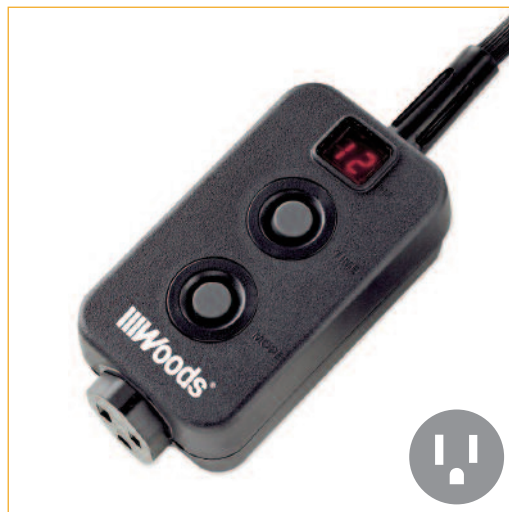

Outdoor Electronic Timers

- Weather-proof and durable construction.
- Colour coded-application specific
 - Green for outdoor lighting
 - Red for heavy duty applications

N1506 Block Heater Timer

- 24 hour cycle
 - User defined On/Off times
 - Easy-to-read digital display
 - Simple push button programming
 - Ideal for block heaters and car warmers
 - Durable weather proof construction
 - Grounded – 3 prong outlet
- AC 125V/60Hz, 15A/1875W Resistive,
8A/1000W Tungsten

ORDER NO.	PRODUCT CODE	DAILY OR WEEKLY	# OF ON/OFF SETTINGS	MIN.INTERVAL TIME	PLUG TYPE	PACK SIZE	SHIP CARTON MC/TRAY/DB
49122	N1506	Daily	1 per day	N/A	3-Prong	5	MC
49123	N1506	Daily	1 per day	N/A	3-Prong	10	TRAY

N1502 Lighting Timer

- Easy-to-read digital display
- Simple push button programming
- Automatically turns lights On at dusk and Off at dawn
- User defined settings of On at dusk, Off at 1-9 hours
- Standard 2-prong outlet
- AC 125V/60Hz, 8A/1000W Resistive,
8A/1000W Tungsten