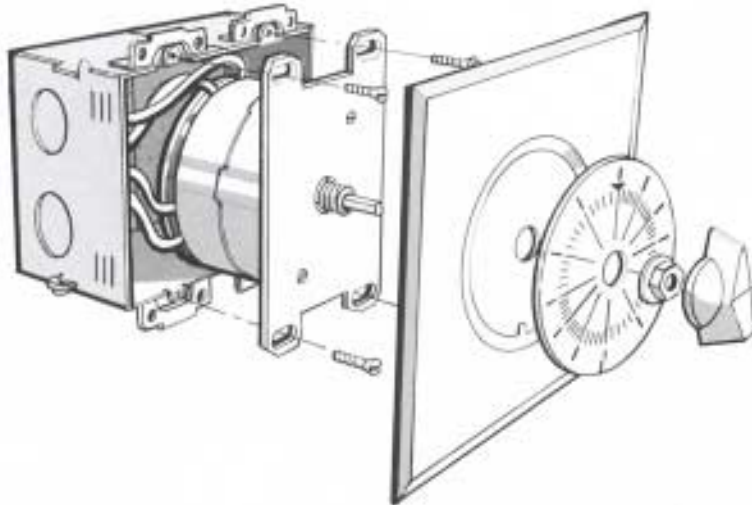

SPECIFICATIONS AND RATINGS

- For outside installation use NEMA type 3R enclosure (not supplied).
- 2 1/2" deep double gang box recommended. Box is not supplied with time switch.
- 4 wires (shown) for DPST time switch.
- 3 wires required for SPDT time switch.

RATINGS	
28 amp	120-240 VAC
1 hp	120-240 VAC