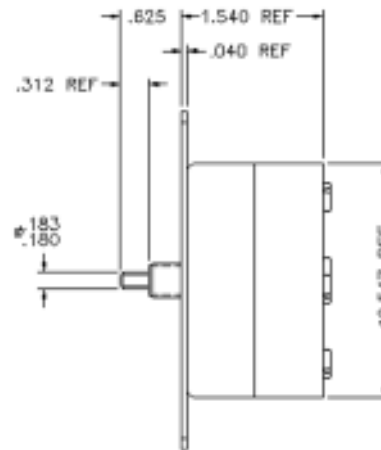

AVAILABLE CONFIGURATIONS

72000 AB SERIES DPST				74000 AB SERIES SPDT			
WITHOUT HOLD		WITH HOLD		WITHOUT HOLD		WITH HOLD	
CAT NO.	TIME	CAT NO.	TIME	CAT NO.	TIME	CAT NO.	TIME
72130 AB	0-1 HR	72131 AB	0-1 HR	74112 AB	0-1 HR	74113 AB	0-1 HR
72132 AB	0-2 HRS	-	0-2 HRS	74114 AB	0-2 HRS	-	0-2 HRS
72133 AB	0-4 HRS	-	0-4 HRS	74115 AB	0-4 HRS	-	0-4 HRS
72134 AB	0-5 HRS	72135 AB	0-5 HRS	74116 AB	0-5 HRS	74117 AB	0-5 HRS
72136 AB	0-12 HRS	72137 AB	0-12 HRS	74118 AB	0-12 HRS	74119 AB	0-12 HRS