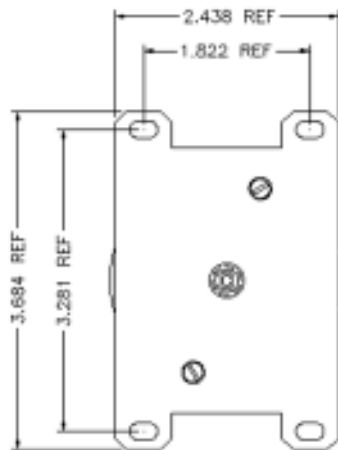

AVAILABLE CONFIGURATIONS

72000 AB SERIES DPST				74000 AB SERIES SPDT			
WITHOUT HOLD		WITH HOLD		WITHOUT HOLD		WITH HOLD	
CAT NO.	TIME	CAT NO.	TIME	CAT NO.	TIME	CAT NO.	TIME
72130 AB	0-1 HR	72131 AB	0-1 HR	74112 AB	0-1 HR	74113 AB	0-1 HR
72132 AB	0-2 HRS	-	0-2 HRS	74114 AB	0-2 HRS	-	0-2 HRS
72133 AB	0-4 HRS	-	0-4 HRS	74115 AB	0-4 HRS	-	0-4 HRS
72134 AB	0-5 HRS	72135 AB	0-5 HRS	74116 AB	0-5 HRS	74117 AB	0-5 HRS
72136 AB	0-12 HRS	72137 AB	0-12 HRS	74118 AB	0-12 HRS	74119 AB	0-12 HRS