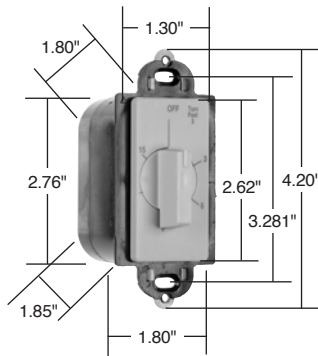

Pass & Seymour

Decorator Devices Wall Box Timers

125, 125-T, 250 & 277VAC, 60 Hz

97015I

Applications

- Lighting
- Whirlpools and spas
- Heating and heat lamps
- Exhaust fans
- Saunas
- Ventilating and air conditioning

Features

- Units with "Hold" feature may be turned counter-clockwise to hold the load on without timing function.
- Turning clockwise causes unit to time load off after desired time delay.
- Quiet operation.
- Time range from 5 minutes to 12 hours.
- Available with or without hold.
- Decorator styling.
- Easily installed.
- Large head screw terminals.
- Accurate to ± 5 percent.
- Motor rated.
- Energy saving.

Catalog Number	Description	Time Range	Color
Specification Grade Decorator Rotary Timers			
97015I 97015W 97015LA	Timeout, No Hold	15 Minutes	Ivory White Light Almond
97030I 97030W 97030LA	Timeout, No Hold	30 Minutes	Ivory White Light Almond
97060I 97060W	Timeout, No Hold	60 Minutes	Ivory White
97115I 97115W	Timeout, With Hold	15 Minutes	Ivory White
97130I 97130W	Timeout, With Hold	30 Minutes	Ivory White
97160I 97160W	Timeout, With Hold	60 Minutes	Ivory White

Catalog Number	Color
Replacement Knobs (without plate)	
PS55A1	White
PS55B1	Ivory
PS55G1	Light Almond

VAC	Hz	Amp	HP
Ratings			
125	60	20	1
125T	60	7	7
250	60	10	1
277	60	10	1