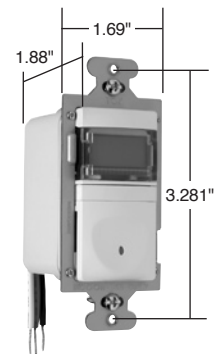

Decorator Devices Timers

Pass & Seymour

Features	
■ Programmable countdown time switch ■ Manual ON/OFF. ■ Digital countdown display. ■ Adjustable time delay from 5-55 minutes (five-minute increments) to 1-12 hours (15-minute increments). ■ Audible beep and visible light flash warnings before automatic-OFF.	■ Lighted switch for visibility in darkened rooms. ■ Works with most common lighting types. ■ cULus listed. ■ 5-year warranty. ■ Load: Incandescent, fluorescent, compact fluorescent (CFL), magnetic low-voltage (MLV) and electronic low-voltage (ELV), 1/6 hp

RT12

Catalog Number	Description	Rating	Load	Time-Running-Out Warning	Color
Digital Timers					
RT12I	12-Hour Digital Timer, Neutral required	0-600W, 1/6 hp @ 120VAC 60 Hz	All	Yes	Ivory
RT12W				Yes	White
RT12BK				Yes	Black
RT12LA				Yes	Light Almond

RT12 Wiring

Product Controls

Features	
■ Manual or programmed ON/OFF switching. ■ Real time clock with day/date calendar. ■ Easy to read LED display. ■ Programming buttons accessible without removing wall plate. ■ Eight programs can be assigned to any day or combination of days of the week. ■ Automatically calculates sunrise and sunset times based on latitude and longitude.	■ Audible or visual occupant warning before OFF. ■ Power failure memory. ■ Zero crossing circuitry. ■ cULus listed. ■ 5-year warranty. ■ Load: Incandescent, fluorescent, compact fluorescent (CFL), magnetic low-voltage (MLV) and electronic low-voltage (ELV), 1/6 hp

Catalog Number	Description	Rating	Load	Time-Running-Out Warning	Color
Astronomic Programmable Timers					
RT24I	24-Hour Programmable Timer	0-800W @ 120V 0-1200W @ 277V 1/6 hp @ 120/277V	All	Yes	Ivory
RT24W				Yes	White
RT24BK				Yes	Black
RT24LA				Yes	Light Almond

Available Spring 2009.