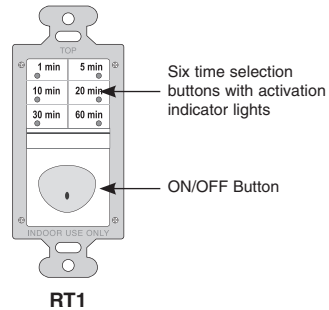

Product Controls