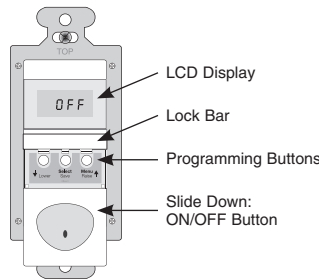

Product Controls

RT12

Features	
■ Manual or programmed ON/OFF switching. ■ Real time clock with day/date calendar. ■ Easy to read LED display. ■ Programming buttons accessible without removing wall plate. ■ Eight programs can be assigned to any day or combination of days of the week. ■ Automatically calculates sunrise and sunset times based on latitude and longitude.	■ Audible or visual occupant warning before OFF. ■ Power failure memory. ■ Zero crossing circuitry. ■ cULus listed. ■ 5-year warranty. ■ Load: Incandescent, fluorescent, compact fluorescent (CFL), magnetic low-voltage (MLV) and electronic low-voltage (ELV), 1/6 hp

Catalog Number	Description	Rating	Load	Time-Running-Out Warning	Color
Astronomic Programmable Timers					
RT24I	24-Hour Programmable Timer	0-800W @ 120V 0-1200W @ 277V 1/6 hp @ 120/277V	All	Yes	Ivory
RT24W				Yes	White
RT24BK				Yes	Black
RT24LA				Yes	Light Almond

Available Spring 2009.

All devices listed on this page conform to NEMA WD-1 and WD-6.