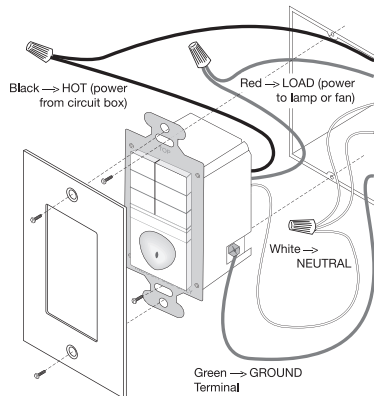

Pass & Seymour

Decorator Devices Timers

Features

- Seven-button preset time switch.
- Manual ON/OFF.
- Adjustable time delay: 1, 5, 10, 20, 30, 60 minutes.
- Lighted switch for visibility in darkened rooms.
- Controls most types of lighting.
- cULus listed.
- 5-year warranty.
- Load: Incandescent, fluorescent, compact fluorescent (CFL), magnetic low-voltage (MLV) and electronic low-voltage (ELV), 1/6 hp

Catalog Number	Description	Rating	Load	Time-Running-Out Warning	Color
Digital Timers					
RT1I				No	Ivory
RT1W	7-Button Digital Timer, Neutral required	0-600W, 1/6 hp @ 120VAC 60 Hz	All	No	White
RT1BK				No	Black
RT1LA				No	Light Almond

RT1 Wiring

Product Controls