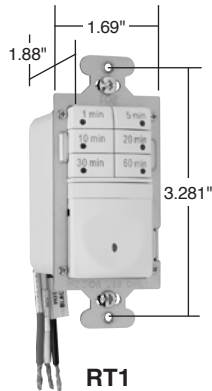

## Decorator Devices Timers

RT1  
shown with  
SWP26

RT1