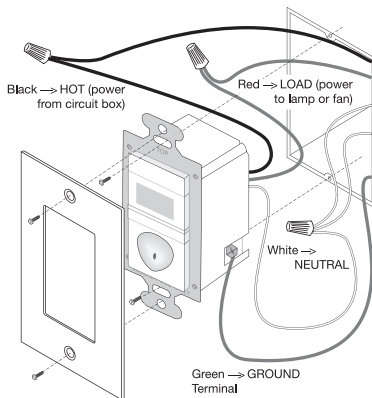

### Product Controls

**RT12**

Features	
<ul style="list-style-type: none"> <li>■ Manual or programmed ON/OFF switching.</li> <li>■ Real time clock with day/date calendar.</li> <li>■ Easy to read LED display.</li> <li>■ Programming buttons accessible without removing wall plate.</li> <li>■ Eight programs can be assigned to any day or combination of days of the week.</li> <li>■ Automatically calculates sunrise and sunset times based on latitude and longitude.</li> </ul>	<ul style="list-style-type: none"> <li>■ Audible or visual occupant warning before OFF.</li> <li>■ Power failure memory.</li> <li>■ Zero crossing circuitry.</li> <li>■ cULus listed.</li> <li>■ 5-year warranty.</li> <li>■ Load: Incandescent, fluorescent, compact fluorescent (CFL), magnetic low-voltage (MLV) and electronic low-voltage (ELV), 1/6 hp</li> </ul>