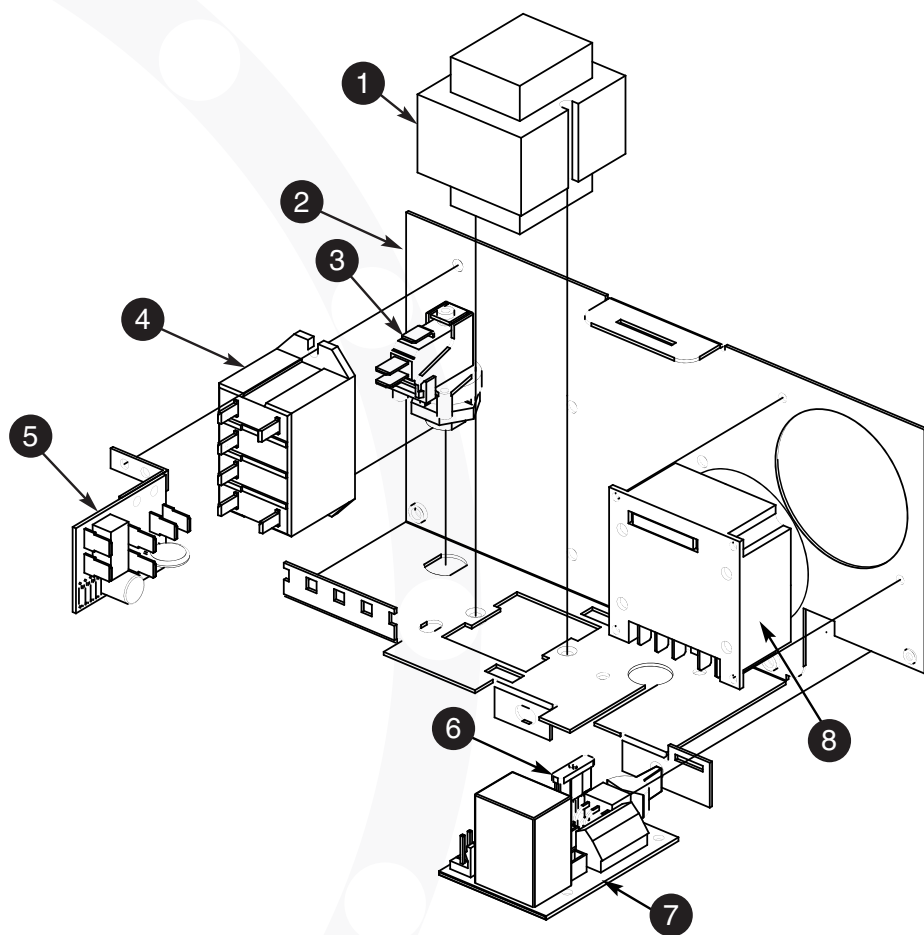

Genuine Pool & Spa Replacement Parts

<http://waterheatertimer.org/Intermatic-trippers-and-parts.html#expanded>

INTERMATIC® REPLACEMENT PARTS - POOL/SPA CONTROLS

Housing Assembly for RC2163E and RC2163BE

Item No.	Description	Part No.	SHIPPING WT. (LB)	LIST PRICE (\$)*
1	Transformer	119RC335A	2.0	48.22
2	Plate - Housing	24AS6151-WWH	1.5	23.56
3	Switch - Air	133RC1144	0.3	17.33
4	Relay - Pump	143RC151	0.5	41.20
5	P.C. Board - LV (Part of item 6)	-	-	-
6	Fuse	121RC52	0.3	12.32
7	P.C. Board - Control	188RC1363A	0.5	150.94
8	Timer	PB313E	0.5	38.10