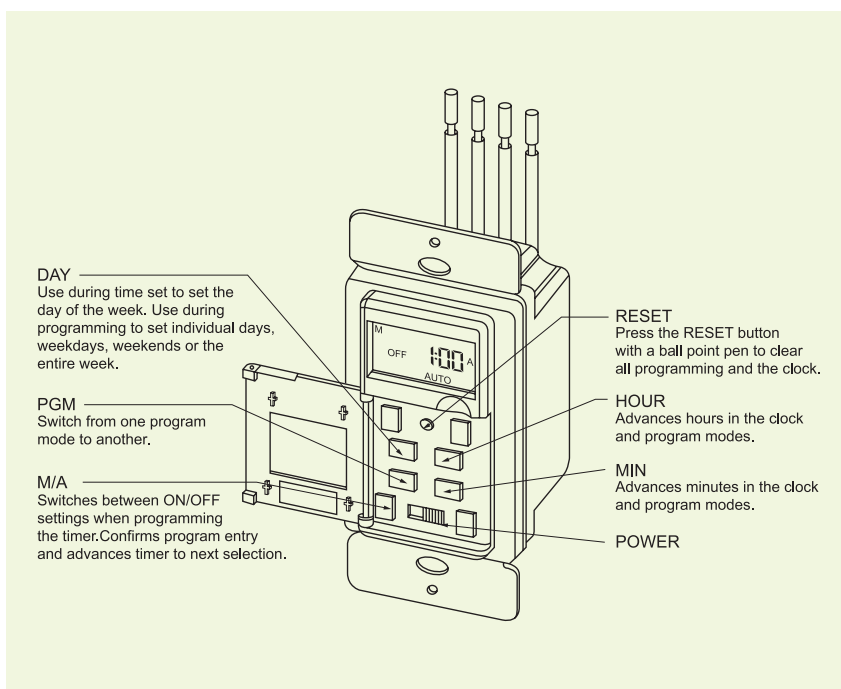

Typical Applications:

- Interior Lighting
- Exterior Lighting
- Seasonal Lighting
- Fans
- Bathrooms