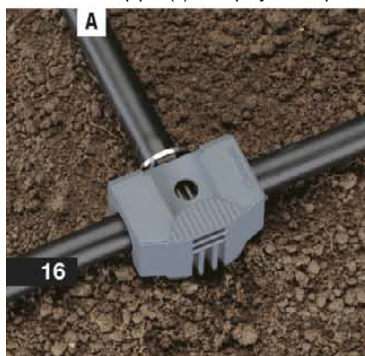

27 Micro Strip Sprinkler
Art. No. 1370
Contents: 5 pieces

28 Endline Micro Strip Sprinkler
Art. No. 1372
Contents: 5 pieces

29 Micro Mist Nozzle
Art. No. 1371
Ø 1 m
Contents: 5 pieces

Multi-functional pipe-guiding technology:

Exact pipe- (A) and spray nozzle positioning (B). Watering high plants and beyond (C). Fixation in ground or on solid foundation (D).

6 Pipe Guide

Art. No. 8328
13 mm 1/2"
Contents: 3 pieces
Art. No. 8327
4.6 mm 3/16"
Contents: 3 pieces