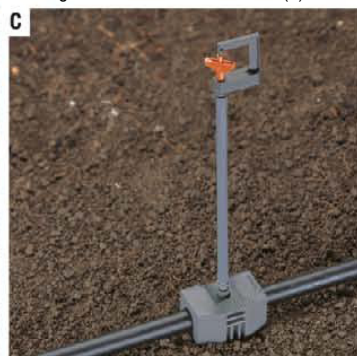

27 Micro Strip Sprinkler
Art. No. 1370
Contents: 5 pieces

28 Endline Micro Strip Sprinkler
Art. No. 1372
Contents: 5 pieces

29 Micro Mist Nozzle
Art. No. 1371
Ø 1 m
Contents: 5 pieces

Multi-functional pipe-guiding technology:

Exact pipe- (A) and spray nozzle positioning (B). Watering high plants and beyond (C). Fixation in ground or on solid foundation (D).

6 Pipe Guide

Art. No. 8328
13 mm 1/2"
Contents: 3 pieces
Art. No. 8327
4.6 mm 3/16"
Contents: 3 pieces