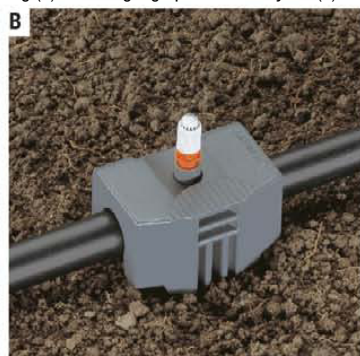

27 Micro Strip Sprinkler
Art. No. 1370
Contents: 5 pieces

28 Endline Micro Strip Sprinkler
Art. No. 1372
Contents: 5 pieces

29 Micro Mist Nozzle
Art. No. 1371
Ø 1 m
Contents: 5 pieces

Multi-functional pipe-guiding technology:

Exact pipe- (A) and spray nozzle positioning (B). Watering high plants and beyond (C). Fixation in ground or on solid foundation (D).

6 Pipe Guide

Art. No. 8328
13 mm 1/2"
Contents: 3 pieces
Art. No. 8327
4.6 mm 3/16"
Contents: 3 pieces