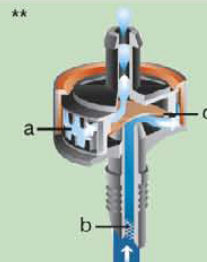

360°
Art. No. 1369
Ø 3 - 7 m
Contents: 2 pieces

31 6-Pattern Spray Nozzle

90°, 180°, 270°, 360°,
strips, end strips
Art. No. 1396
Contents: 2 pieces

32 Oscillating Sprinkler

Vario 50
Art. No. 8360

33 Extension Pipe for Vario 50

Art. No. 8362
Length 20 cm
Contents: 2 pieces

34 Extension Pipe for Spray Nozzles

Art. No. 1377
Length 24 cm
Contents: 5 pieces

35 Control Valve for Spray Nozzles

Art. 1374
Contents: 5 pieces

36 Fertilizer Dispenser
With level indicator
Article No. 8313

37 Universal Liquid Fertilizer
Fully water-soluble fertiliser
concentrate,
1 litre bottle
Article No. 8303

Perfection in drip irrigation

- (a) Automatic pressure control for even water distribution (2 l/h) along the entire pipe
- (b) Self-cleaning and with integrated filter for maintenance-free operation
- (c) Drip heads close automatically when the system is put out of operation for extra water conservation