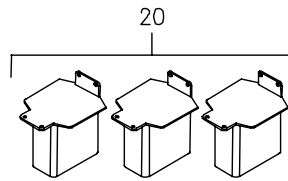

Generic Parts List

TOP LOCATION

- Double element water heater, non-simultaneous single phase and three phase operation.

TOP LOCATION

- Double element water heater, simultaneous operation.

BOTTOM LOCATION

- Single element water heater.
- Double element water heater, non-simultaneous three phase operation.
- Double element water heater, simultaneous operation.

BOTTOM LOCATION

- Double element water heater, non-simultaneous single phase operation

- 1. T&P Relief Valve
- 2. Heat Trap Insert (Outlet)
- 3. Hot Water Outlet/Anode
- 4. Cover Conduit/Ground
- 5. Junction Box Cover
- 6. Heat Trap Insert (Inlet)
- 7. Cold Water Inlet Dip Tube
- 8. Thermostat Protector (Large)
- 9. Thermostat w/High Limit (89T33)
- 10. Thermostat Mounting Bracket