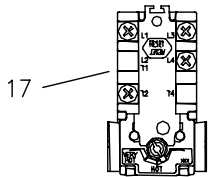

Generic Parts List

TOP LOCATION

- Double element water heater, non-simultaneous single phase and three phase operation.

TOP LOCATION

- Double element water heater, simultaneous operation.

BOTTOM LOCATION

- Single element water heater.
- Double element water heater, non-simultaneous three phase operation.
- Double element water heater, simultaneous operation.

BOTTOM LOCATION

- Double element water heater, non-simultaneous single phase operation

- 1. T&P Relief Valve
- 2. Heat Trap Insert (Outlet)
- 3. Hot Water Outlet/Anode
- 4. Cover Conduit/Ground
- 5. Junction Box Cover
- 6. Heat Trap Insert (Inlet)
- 7. Cold Water Inlet Dip Tube
- 8. Thermostat Protector (Large)
- 9. Thermostat w/High Limit (89T33)
- 10. Thermostat Mounting Bracket