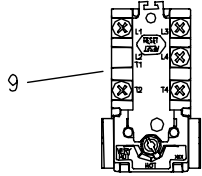

Generic Parts List

TOP LOCATION

- Double element water heater, non-simultaneous single phase and three phase operation.

TOP LOCATION

- Double element water heater, simultaneous operation.

BOTTOM LOCATION

- Single element water heater.
- Double element water heater, non-simultaneous three phase operation.
- Double element water heater, simultaneous operation.

BOTTOM LOCATION

- Double element water heater, non-simultaneous single phase operation

- 1. T&P Relief Valve
- 2. Heat Trap Insert (Outlet)
- 3. Hot Water Outlet/Anode
- 4. Cover Conduit/Ground
- 5. Junction Box Cover
- 6. Heat Trap Insert (Inlet)
- 7. Cold Water Inlet Dip Tube
- 8. Thermostat Protector (Large)
- 9. Thermostat w/High Limit (89T33)
- 10. Thermostat Mounting Bracket