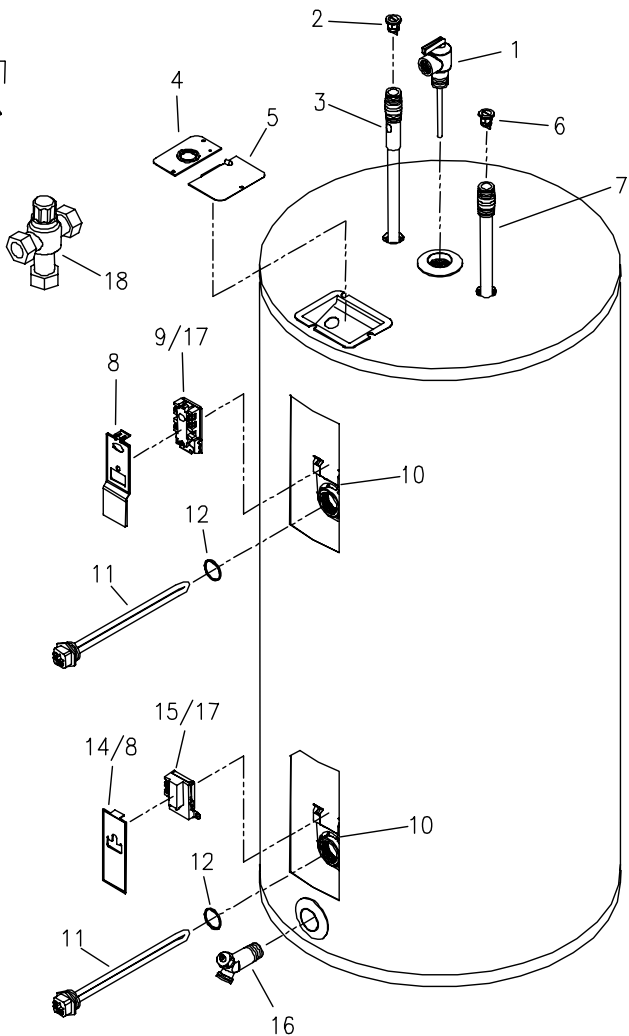

Generic Parts List

TOP LOCATION

- Double element water heater, non-simultaneous single phase and three phase operation.

TOP LOCATION

- Double element water heater, simultaneous operation.

BOTTOM LOCATION

- Single element water heater.
- Double element water heater, non-simultaneous three phase operation.
- Double element water heater, simultaneous operation.

BOTTOM LOCATION

- Double element water heater, non-simultaneous single phase operation

- 1. T&P Relief Valve
- 2. Heat Trap Insert (Outlet)
- 3. Hot Water Outlet/Anode
- 4. Cover Conduit/Ground
- 5. Junction Box Cover
- 6. Heat Trap Insert (Inlet)
- 7. Cold Water Inlet Dip Tube
- 8. Thermostat Protector (Large)
- 9. Thermostat w/High Limit (89T33)
- 10. Thermostat Mounting Bracket

- 11. Heating Element
- 12. Element Gasket
- 13. Access Cover
- 14. Lower Thermostat Protector (Small)
- 15. Thermostat (59T)
- 16. Brass Drain Valve
- 17. Thermostat w/High Limit (89T13)
- 18. ASSE Approved Mixing Device
- 19. Kit Heat Trap
- 20. Kit Dairy Barn Leg