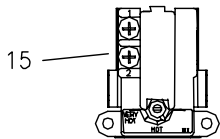

Generic Parts List

TOP LOCATION

- Double element water heater, non-simultaneous single phase and three phase operation.

TOP LOCATION

- Double element water heater, simultaneous operation.

BOTTOM LOCATION

- Single element water heater.
- Double element water heater, non-simultaneous three phase operation.
- Double element water heater, simultaneous operation.

BOTTOM LOCATION

- Double element water heater, non-simultaneous single phase operation

- 1. T&P Relief Valve
- 2. Heat Trap Insert (Outlet)
- 3. Hot Water Outlet/Anode
- 4. Cover Conduit/Ground
- 5. Junction Box Cover
- 6. Heat Trap Insert (Inlet)
- 7. Cold Water Inlet Dip Tube
- 8. Thermostat Protector (Large)
- 9. Thermostat w/High Limit (89T33)
- 10. Thermostat Mounting Bracket