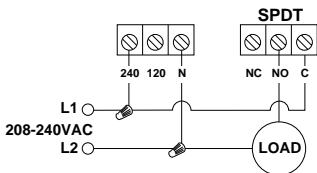

ACT SERIES

<http://waterheatertimer.org/Tork-timers-and-manuals.html>

BASIC

WITH THERMOSTAT OVERRIDE