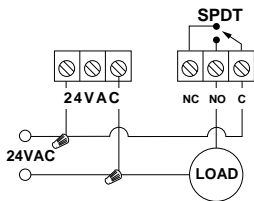

ACT SERIES

<http://waterheatertimer.org/Tork-timers-and-manuals.html>

BASIC

WITH THERMOSTAT OVERRIDE