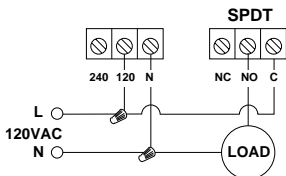

ACT SERIES

<http://waterheatertimer.org/Tork-timers-and-manuals.html>

BASIC

WITH THERMOSTAT OVERRIDE