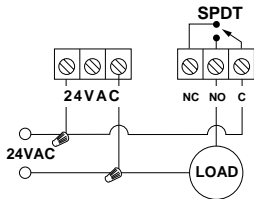

ACT SERIES

<http://waterheatertimer.org/Tork-timers-and-manuals.html>

BASIC

WITH THERMOSTAT OVERRIDE