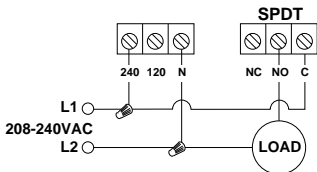

ACT SERIES

<http://waterheatertimer.org/Tork-timers-and-manuals.html>

BASIC

WITH THERMOSTAT OVERRIDE