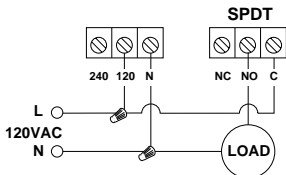

ACT SERIES

<http://waterheatertimer.org/Tork-timers-and-manuals.html>

BASIC

WITH THERMOSTAT OVERRIDE