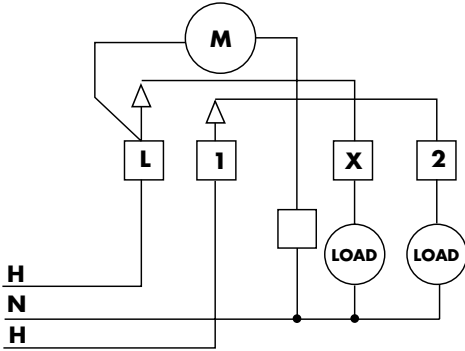

7000Z SERIES: ASTRONOMIC TIME SWITCHES WIRING DIAGRAMS

<http://waterheatertimer.org/Tork-timers-and-manuals.html>

7200Z (DPST)

7300Z (3PST)

FOR USE WITH 3 PHASE 4-WIRE
120/208V SYSTEMS.

7120Z (SPDT)