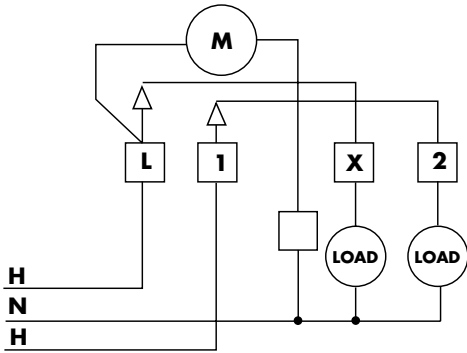

7000Z SERIES: ASTRONOMIC TIME SWITCHES WIRING DIAGRAMS

<http://waterheatertimer.org/Tork-timers-and-manuals.html#7000Z>

7200Z (DPST)

7300Z (3PST)

FOR USE WITH 3 PHASE 4-WIRE
120/208V SYSTEMS.

7120Z (SPDT)