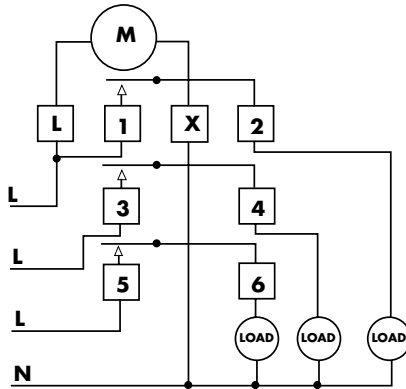

7000Z SERIES: ASTRONOMIC TIME SWITCHES WIRING DIAGRAMS

<http://waterheatertimer.org/Tork-timers-and-manuals.html#7000Z>

7200Z (DPST)

7300Z (3PST)

FOR USE WITH 3 PHASE 4-WIRE
120/208V SYSTEMS.

7120Z (SPDT)