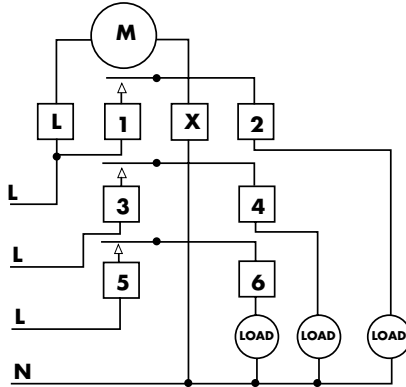

7000Z SERIES: ASTRONOMIC TIME SWITCHES WIRING DIAGRAMS

<http://waterheatertimer.org/Tork-timers-and-manuals.html>

7200Z (DPST)

7300Z (3PST)

FOR USE WITH 3 PHASE 4-WIRE
120/208V SYSTEMS.

7120Z (SPDT)