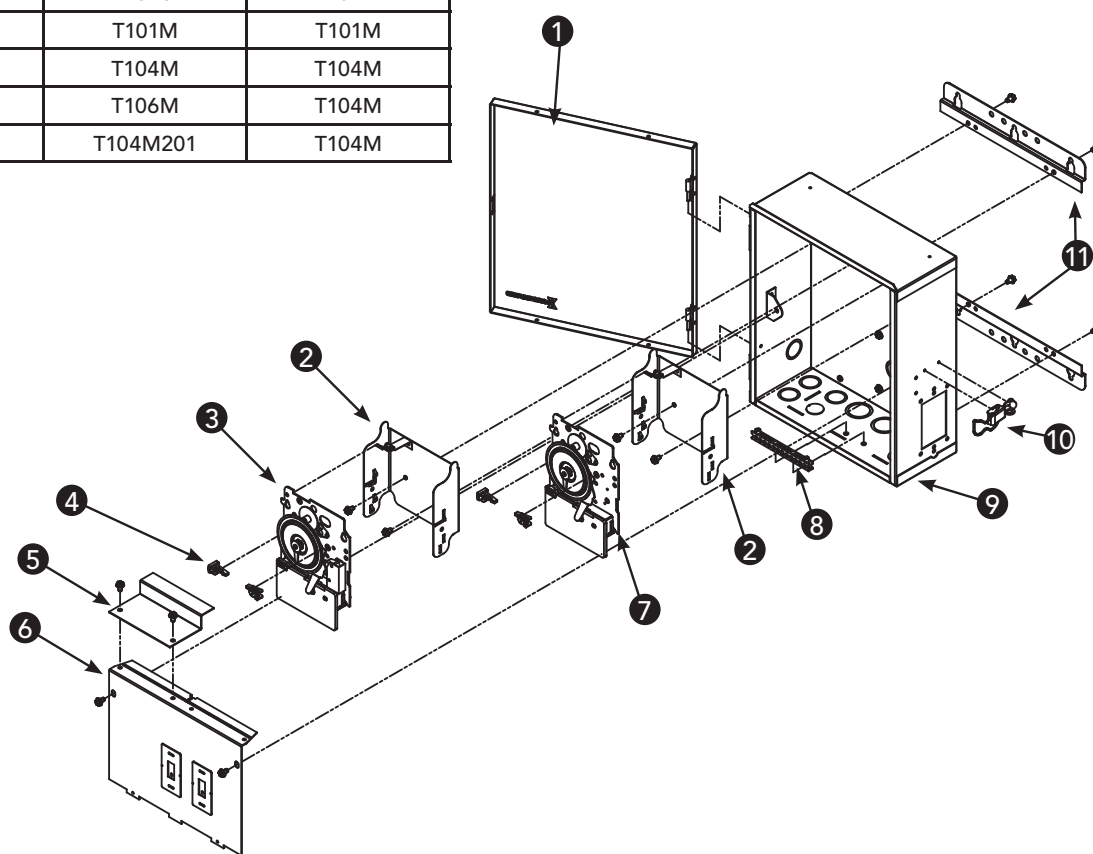

Genuine Pool & Spa Replacement Parts

REPLACEMENT PARTS - POOL/SPA CONTROLS

T10000R Series Control Centers

Model No.	Item No. 3	Item No. 7
T10000R	None	None
T10004R	None	T104M
T10101R	T101M	T101M
T10404R	T104M	T104M
T10604R	T106M	T104M
T12404R	T104M201	T104M

Item No.	Description	Part No.	Shipping Weight (lb.)	*List Price (\$)
1	Cover - Enclosure	6TP2819A-WWH	3.0	45.12
2	Bracket - Time Switch	22T338GR	0.8	9.62
3	Time Switch Mechanism #1	See Table Above	1.5	135.02†
4	Tripper - Time Switch, (1) ON - (1) OFF per pack	156T1978A	0.3	3.33
5	Plate - Filler	24T5796-WWH	0.8	16.72
6	Plate - Dead Front	24TP6019-WWH	1.5	22.81
7	Mechanism #2	See Table Above	1.5	135.02†
8	Terminal Bar - Grounding	PA116	0.5	17.41
9	Case - Enclosure	2TP3388A-WWH	6.0	82.01
10	Latch - Enclosure	PA117	0.3	13.99
11	Bracket - Enclosure - Each	22T713	1.0	13.55

* Prices are subject to change without notice
† Price may vary depending on model selected

Genuine Pool & Spa Replacement Parts

REPLACEMENT PARTS - POOL/SPA CONTROLS

T1000RT Series Control Centers

Model No.	Item No. 5	Shipping Wt. (lb.)	List Price (\$)*
T10004RT1	119T267	3.5	67.58
T10004RT3	119T340	9	88.76