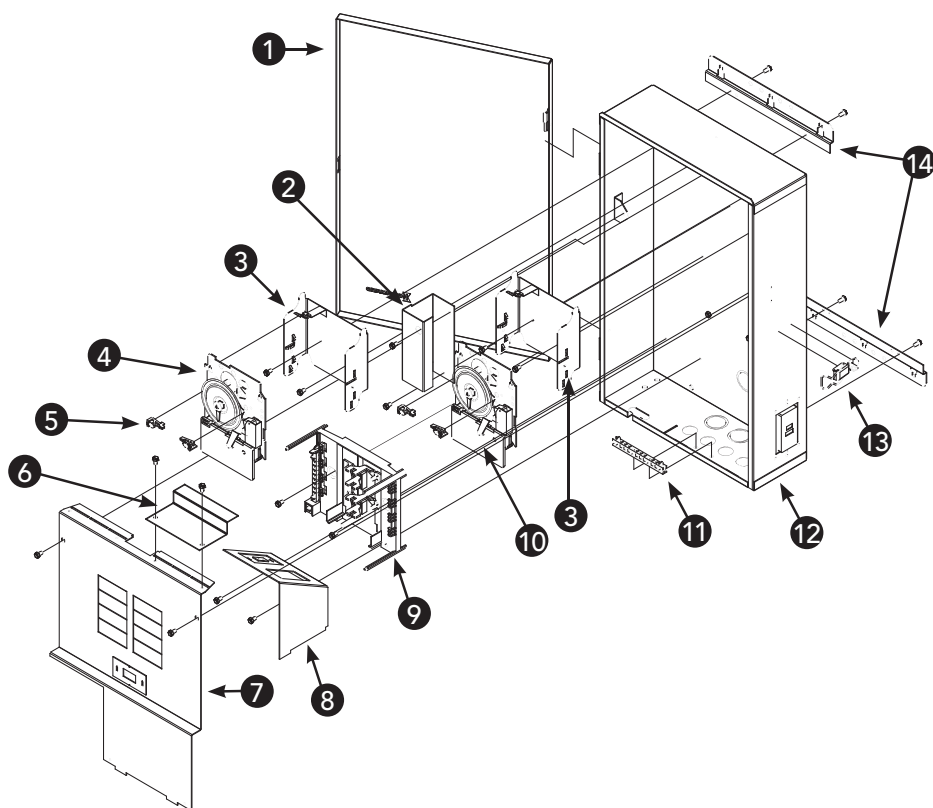

Model No.	Item No. 4	Item No. 9
T40000R	None	None
T40004R	None	T104M
T40404R	T104M	T104M

Item No.	Description	Part No.	Shipping Weight (lb.)	*List Price (\$)
1	Cover - Enclosure	6T2496A-WWH	5.0	48.36
2	Plate - Wire Shield	24T5055-WWH	1.0	17.89
3	Bracket - Time Switch	22T338GR	0.8	9.62
4	Time Switch Mechanism #1	See Table Above	1.5	135.02†
5	Tripper - Time Switch (1) ON - (1) OFF per pack	156T1978A	0.3	3.33
6	Plate - Filler	24T5796-WWH	0.8	16.72
7	Plate - Dead Front	24T5741-WWH	3.5	55.84
8	Breaker Base	124T2530A	1.5	37.90
9	Time Switch Mechanism #2	See Table Above	1.5	135.02†
10	Terminal Bar - Grounding	PA116	0.5	17.41
11	Case - Enclosure	2T3120A-WWH	11.0	96.20
12	Latch - Enclosure	PA117	0.3	13.99
13	Bracket - Enclosure - Each	22T713	1.0	13.55

* Prices are subject to change without notice
† Price may vary depending on model selected

Genuine Pool & Spa Replacement Parts

REPLACEMENT PARTS - POOL/SPA CONTROLS

T4000R4 Control Panel

Item No.	Description	Part No.	Shipping Weight (lb.)	*List Price (\$)
1	Cover - Enclosure	6T2496-WWH	5.0	48.36
2	Plate - Wire Shield	24T5055-WWH	1.0	17.86
3	Bracket - Time Switch	22T338GR	0.8	9.62
4	Time Switch Mechanism #1	None	-	-
5	Tripper - Time Switch (1) ON - (1) OFF per pack	156T1978A	0.3	3.33
6	Plate - Filler	24T5796-WWH	0.8	16.72
7	Plate - Dead Front	24T5744	3.5	37.90
8	Plate - Receptacle	24T5312	41.0	27.28
9	Breaker Base	124T2530A	1.5	37.90
10	Time Switch Mechanism #2	None	-	-
11	Terminal Bar - Grounding	PA116	0.5	17.41
12	Case - Enclosure	2T3124A	11.0	96.20
13	Latch - Enclosure	PA117	0.3	13.99
14	Bracket - Enclosure - Each	22T713	1.0	13.55