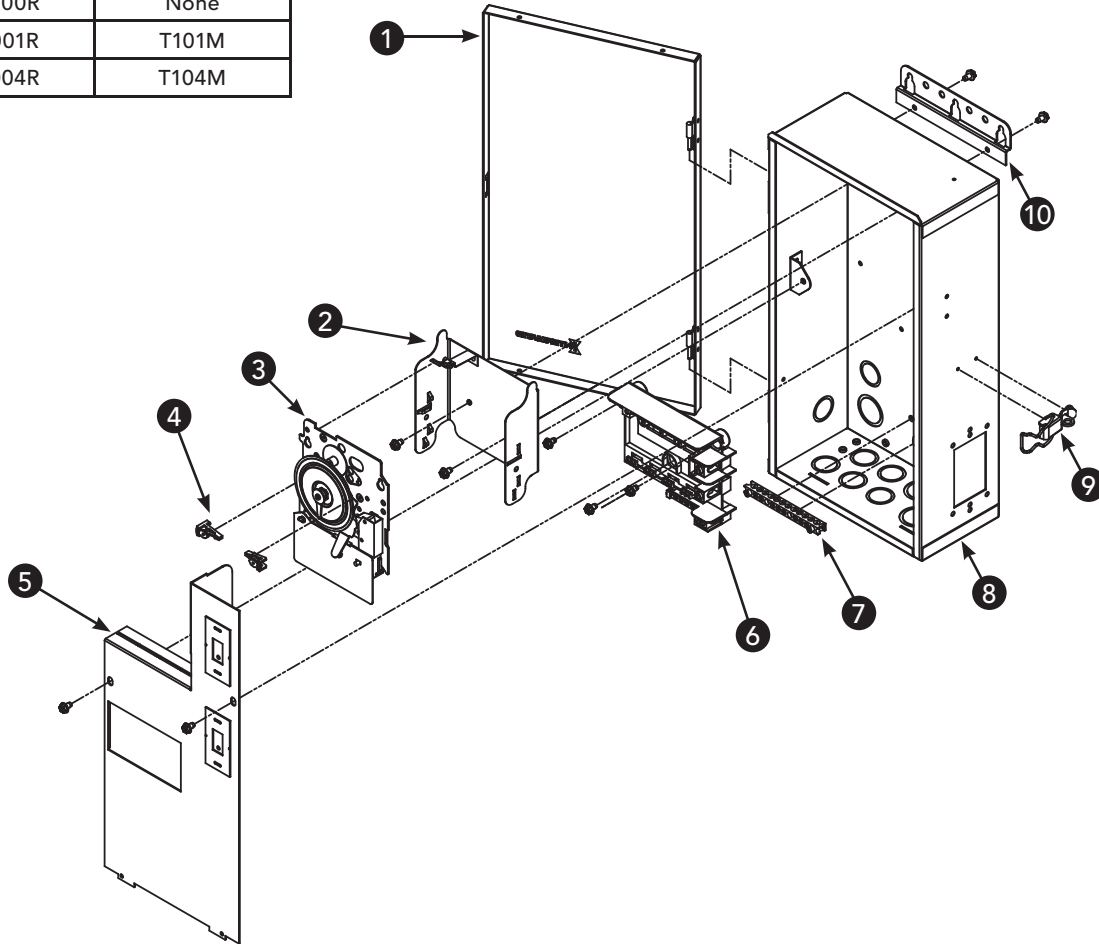

Item No.	Description	Part No.	Shipping Weight (lb.)	*List Price (\$)
1	Cover - Enclosure	6TP2776A	3.0	38.72
2	Bracket - Time Switch	22T338GR	0.8	9.62
3	Time Switch Mechanism	See Table Above	1.5	135.02†
4	Tripper - Time Switch, (1) ON - (1) OFF per pack	156T1978A	0.3	3.33
5	Plate - Dead Front	24TP5983A	1.8	40.57
6	Breaker Base	124TP2608A	1.5	34.70
7	Terminal Bar - Grounding	PA116	0.5	17.41
8	Case - Enclosure	2TP3350A	6.0	82.08
9	Latch - Enclosure	PA117	0.3	13.99
10	Bracket - Enclosure (1) per pack	22T722	0.5	13.36