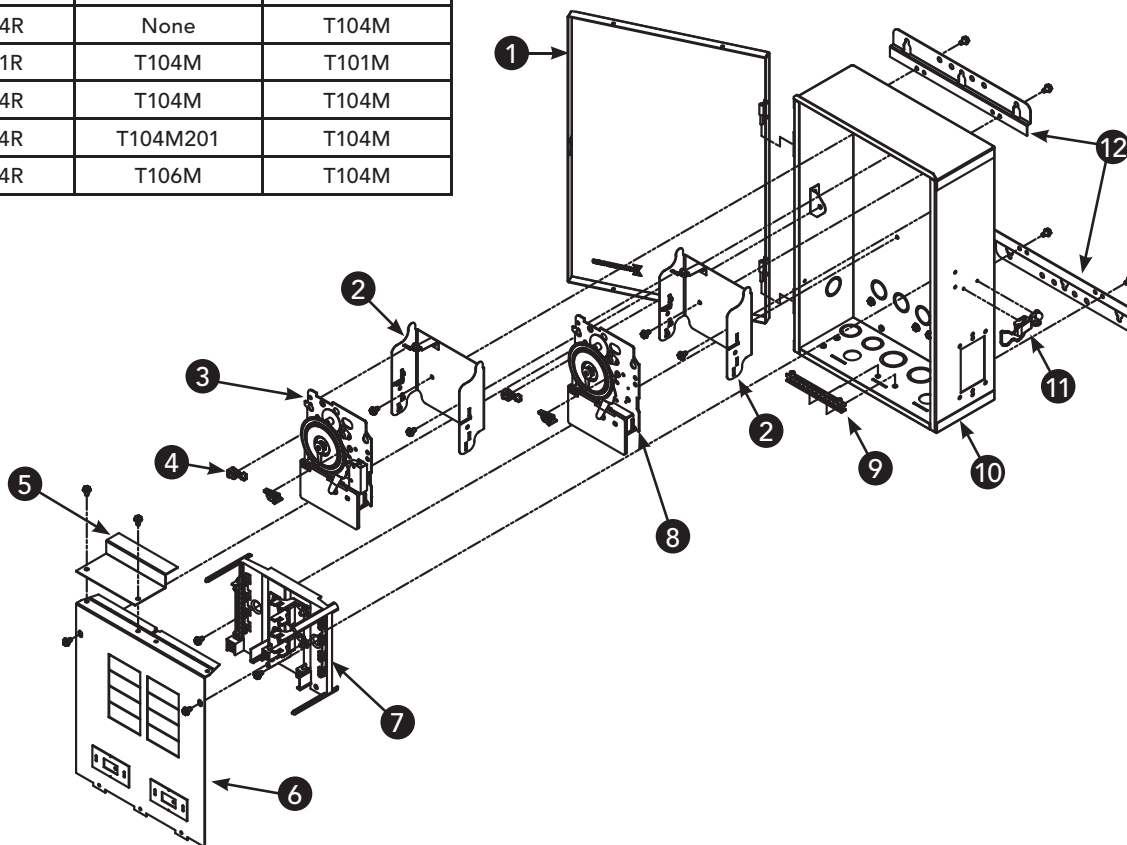

* Prices are subject to change without notice
† Price may vary depending on model selected

Genuine Pool & Spa Replacement Parts

REPLACEMENT PARTS - POOL/SPA CONTROLS

T30000R Series Control Panels

Model No.	Item No. 3	Item No. 8
T30000R5	None	None
T30004R	None	T104M
T30401R	T104M	T101M
T30404R	T104M	T104M
T32404R	T104M201	T104M
T30604R	T106M	T104M

Item No.	Description	Part No.	Shipping Weight (lb.)	*List Price (\$)
1	Cover - Enclosure	6RC2344A	3.5	48.62
2	Bracket - Time Switch	22T338GR	0.8	9.62
3	Time Switch Mechanism #1	See Table Above	1.5	135.02†
4	Tripper Time Switch - (1) ON - (1) OFF per pack	156T1978A	0.3	3.33
5	Plate - Filler	24T5796-WWH	0.8	16.72
6	Plate - Dead Front	24T5762	2.0	47.45
7	Breaker Base	124T2530A	1.5	37.90
8	Time Switch Mechanism #2	See Table Above	1.5	135.02†
9	Terminal Bar - Grounding	PA116	0.5	17.41
10	Case - Enclosure	2T3130A	6.5	78.65
11	Latch - Enclosure	PA117	0.3	13.99
12	Bracket - Enclosure, each	22T713	1.0	13.55