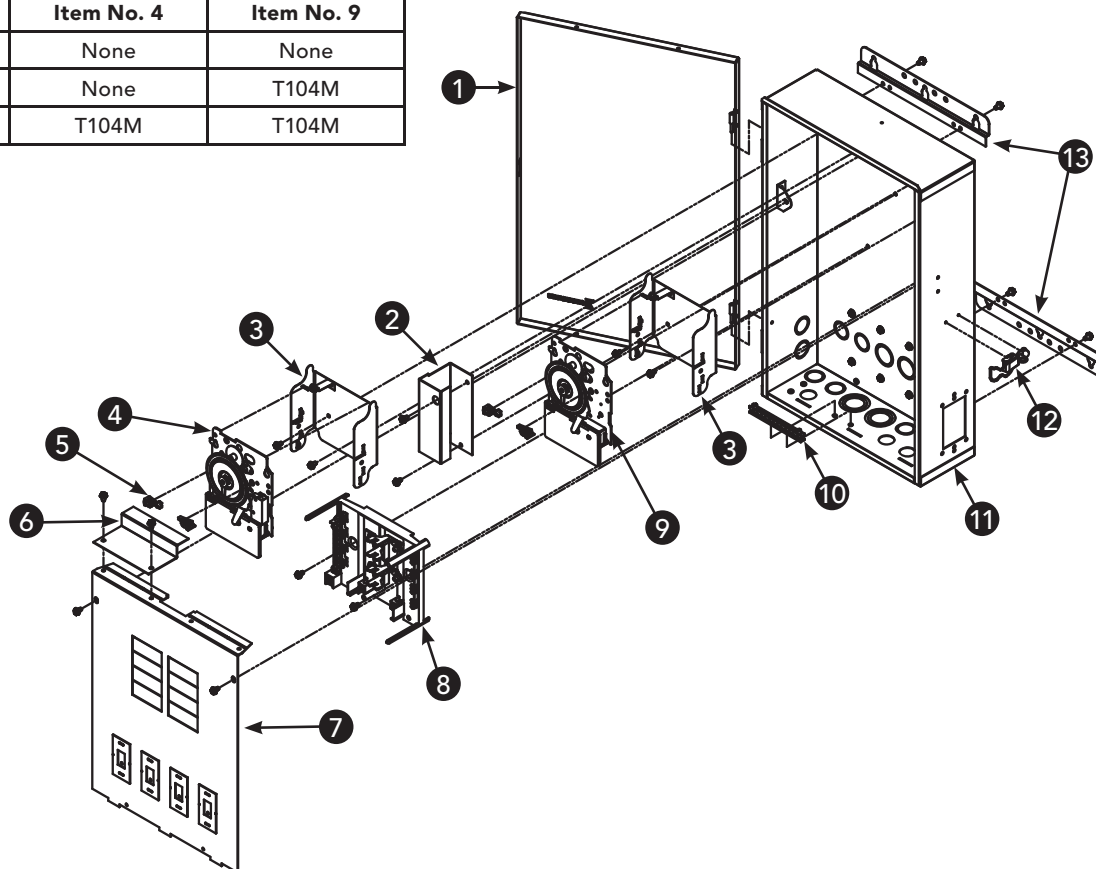

Item No.	Description	Part No.	Shipping Weight (lb.)	*List Price (\$)
1	Cover - Enclosure	6RC2344A	3.5	48.62
2	Bracket - Time Switch	22T338GR	0.8	9.62
3	Time Switch Mechanism #1	See Table Above	1.5	135.02†
4	Tripper Time Switch - (1) ON - (1) OFF per pack	156T1978A	0.3	3.33
5	Plate - Filler	24T5796-WWH	0.8	16.72
6	Plate - Dead Front	24T5762	2.0	47.45
7	Breaker Base	124T2530A	1.5	37.90
8	Time Switch Mechanism #2	See Table Above	1.5	135.02†
9	Terminal Bar - Grounding	PA116	0.5	17.41
10	Case - Enclosure	2T3130A	6.5	78.65
11	Latch - Enclosure	PA117	0.3	13.99
12	Bracket - Enclosure, each	22T713	1.0	13.55

Model No.	Item No. 4	Item No. 9
T40000R	None	None
T40004R	None	T104M
T40404R	T104M	T104M

Item No.	Description	Part No.	Shipping Weight (lb.)	*List Price (\$)
1	Cover - Enclosure	6T2496A-WWH	5.0	48.36
2	Plate - Wire Shield	24T5055-WWH	1.0	17.89
3	Bracket - Time Switch	22T338GR	0.8	9.62
4	Time Switch Mechanism #1	See Table Above	1.5	135.02†
5	Tripper - Time Switch (1) ON - (1) OFF per pack	156T1978A	0.3	3.33
6	Plate - Filler	24T5796-WWH	0.8	16.72
7	Plate - Dead Front	24T5741-WWH	3.5	55.84
8	Breaker Base	124T2530A	1.5	37.90
9	Time Switch Mechanism #2	See Table Above	1.5	135.02†
10	Terminal Bar - Grounding	PA116	0.5	17.41
11	Case - Enclosure	2T3120A-WWH	11.0	96.20
12	Latch - Enclosure	PA117	0.3	13.99
13	Bracket - Enclosure - Each	22T713	1.0	13.55