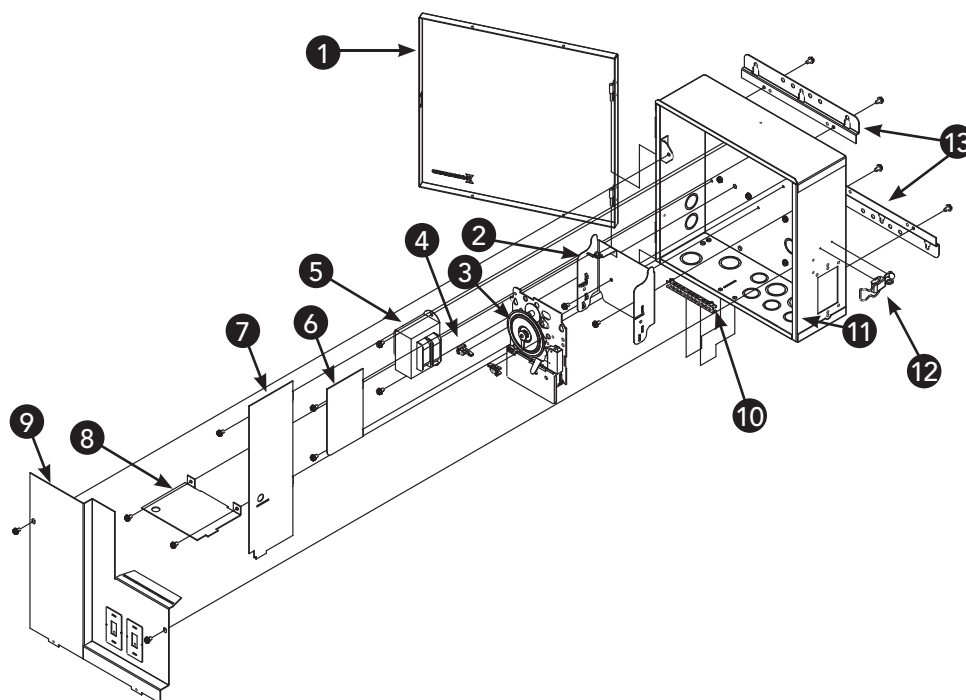

* Prices are subject to change without notice
† Price may vary depending on model selected

Genuine Pool & Spa Replacement Parts

REPLACEMENT PARTS - POOL/SPA CONTROLS

T1000RT Series Control Centers

Model No.	Item No. 5	Shipping Wt. (lb.)	List Price (\$)*
T10004RT1	119T267	3.5	67.58
T10004RT3	119T340	9	88.76

Item No.	Description	Part No.	Shipping Weight (lb.)	*List Price (\$)
1	Cover - Enclosure	6TP2834A-WWH	3.0	39.84
2	Bracket - Time Switch	22T338GR	0.8	9.62
3	Time Switch Mechanism	T104M	41.5	135.02
4	Tripper - Time Switch, (1) ON - (1) OFF per pack	156T1978A	0.3	3.33
5	Transformer	See Table Above	-	-
6	Plate - Divider	24TP6058-WWH	0.5	30.07
7	Plate - Barrier	24TP6059-WWH	0.8	28.88
8	Plate - Transformer	24TP5731-WWH	0.5	16.72
9	Plate - Dead Front	24TP6057-WWH	2.0	37.10
10	Terminal Bar - Grounding	PA116	0.5	17.41
11	Case - Enclosure	2TP3397A-WWH	6.0	86.77
12	Latch - Enclosure	PA117	0.3	13.33
13	Bracket - Enclosure - Each	22T713	1.0	13.55