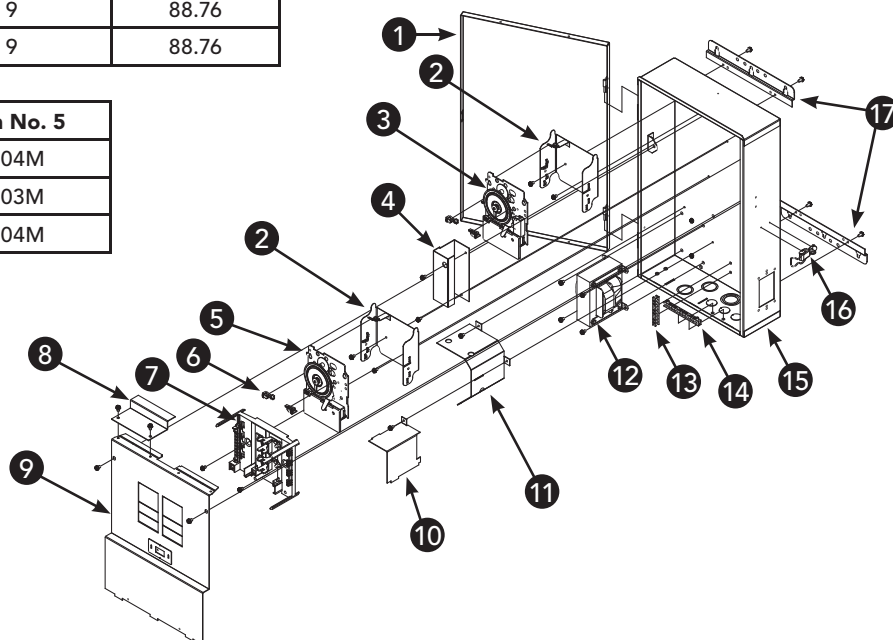

* Prices are subject to change without notice
† Price may vary depending on model selected

Genuine Pool & Spa Replacement Parts

REPLACEMENT PARTS - POOL/SPA CONTROLS

T4000R4 Control Panel

Item No.	Description	Part No.	Shipping Weight (lb.)	*List Price (\$)
1	Cover - Enclosure	6T2496-WWH	5.0	48.36
2	Plate - Wire Shield	24T5055-WWH	1.0	17.86
3	Bracket - Time Switch	22T338GR	0.8	9.62
4	Time Switch Mechanism #1	None	-	-
5	Tripper - Time Switch (1) ON - (1) OFF per pack	156T1978A	0.3	3.33
6	Plate - Filler	24T5796-WWH	0.8	16.72
7	Plate - Dead Front	24T5744	3.5	37.90
8	Plate - Receptacle	24T5312	41.0	27.28
9	Breaker Base	124T2530A	1.5	37.90
10	Time Switch Mechanism #2	None	-	-
11	Terminal Bar - Grounding	PA116	0.5	17.41
12	Case - Enclosure	2T3124A	11.0	96.20
13	Latch - Enclosure	PA117	0.3	13.99
14	Bracket - Enclosure - Each	22T713	1.0	13.55

Model No.	Item No. 3	Item No. 5
T40004RT1	NONE	T104M
T40003RT3	NONE	T103M
T40004RT3	NONE	T104M

Item No.	Description	Part No.	Shipping Weight (lb.)	*List Price (\$)
1	Cover - Enclosure	6T2496A-WWH	5	48.36
2	Bracket - Time Switch	22T338GR	0.8	9.62
3	Time Switch Mechanism #1	See Table Above	-	-
4	Plate - Wire Shield	24T5055-WWH	1	17.86
5	Time Switch Mechanism #2	See Table Above	1.5	135.02†
6	Tripper - Time Switch (1) ON - (1) OFF per pack	156T1978A	0.3	3.33
7	Breaker Base	124T2530A	1.5	37.90
8	Plate - Filler	24T5796-WWH	0.8	16.72
9	Plate - Dead Front	24TP5738	3.5	37.90
10	Plate - LV	24TP5971	1	17.69
11	Plate - Transformer	24TP5740	1	19.91
12	Transformer	See Table Above	-	-
13	Terminal - Grounding 6 Pole	130T1238	0.5	14.87
14	Terminal Bar- Grounding, 10 Pole	PA116	0.5	17.41
15	Case - Enclosure	2TP3117A-WWH	11	94.50
16	Latch - Enclosure	PA117	0.3	13.99
17	Bracket - Enclosure ea.	22T713	1	13.55