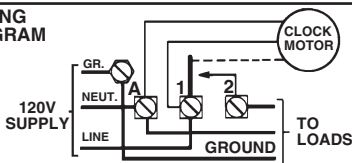

CLOCK MOTOR: 110-125V. 60 HZ.

CLOCK MOTOR VOLTAGE AND CYCLE MUST BE AS SPECIFIED. TO ORDER REPLACEMENT, INDICATE PART NO. (WG--) ON MOTOR COVER.

FIGURE 1

WIRING DIAGRAM

WIRING INSTRUCTIONS: To wire switch follow diagram above. Use solid or strand COPPER only wire with insulation to suit installation. See gauge selection table for normal service applications. To make power connections remove 1/2 inch of insulation from wire ends. Insert bare ends of wire under the pressure plate of terminals. Use 3/16 or larger screwdriver to tighten terminal screws firmly. (25 lb-in minimum). REPLACE INSULATOR BEFORE TURNING ON ELECTRICITY.

MINIMUM COPPER WIRE SIZE (AWG)	MAX. LOAD (AMP)	MIN. INSULATION TEMP (°C)	75° INSULATION MAX. MOTOR LOAD (HP)			
			SINGLE PHASE		3 PHASE	
			120V	240V	240V	240V
14	15	60	1/2	2		
12	20	60	1	2 1/2		
10	30	60	2	3	N/A	N/A
8	40	75		5		

PROGRAMMING INSTRUCTIONS

- TO SET "ON" AND "OFF" TIMES:** Hold trippers against edge of **CLOCK-DIAL**, pointing to time (AM or PM) when **ON** and **OFF** operations are desired, tighten tripper screws firmly. For additional tripper pairs on **CLOCK-DIAL** order 156T1978A.
- TO SET TIME-OF-DAY:** Pull **CLOCK-DIAL** outward. Turn in either direction and align the exact time-of-day on the **CLOCK-DIAL** (time now, when switch is put into operation) to **TIME POINTER**. **DO NOT MOVE POINTER.**