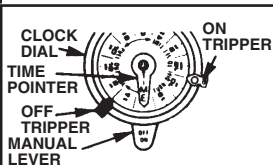

CLOCK MOTOR: 110-125V. 60 HZ.

CLOCK MOTOR VOLTAGE AND CYCLE MUST BE AS SPECIFIED. TO ORDER REPLACEMENT, INDICATE PART NO. (WG--) ON MOTOR COVER.

FIGURE 1

WIRING DIAGRAM

WIRING INSTRUCTIONS: To wire switch follow diagram above. Use solid or strand COPPER only wire with insulation to suit installation. See gauge selection table for normal service applications. To make power connections remove 1/2 inch of insulation from wire ends. Insert bare ends of wire under the pressure plate of terminals. Use 3/16 or larger screwdriver to tighten terminal screws firmly. (25 lb-in minimum). REPLACE INSULATOR BEFORE TURNING ON ELECTRICITY.