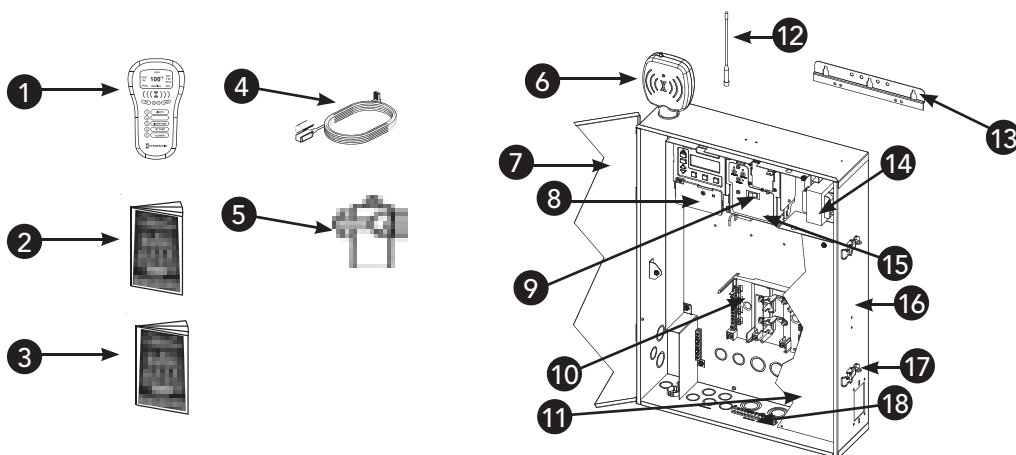

Item No.	Description	Part No.	Shipping Weight (lb.)	*List Price (\$)
1	Hand Held Transmitter	PE950	1.5	284.11
2	Instruction Booklet P1353ME	158PE12523	0.3.	5.50
3	Instruction Booklet PE650/950	158--00700	0.3	5.50
4	Water Probe	PA122	1.2	63.33
5	Receiver (Antenna included)	PE650	1.5	259.41
6	Cover - Enclosure	6PE2816A-WWH	4.5	55.42
7	3-Circuit Timer Mechanism	P1353ME	1.5	317.59
8	Breaker Base	124T2530A	1.5	37.90
9	Plate - Dead Front	24PE6031-WWH	2.5	38.60
10	Antenna for PE650	PA118	0.5	30.64
11	Bracket - Enclosure, each	22T713	1.5	13.55
12	Valve Actuator Control Mech.	P4243ME	2.5	348.35
13	Latch - Case	Pa117	0.3	13.99
14	Case - Enclosure	2PE3475A-WWH	6.5	81.34
15	Terminal Bar - Grounding	PA116	0.5	17.41

Item No.	Description	Part No.	Shipping Weight (lb.)	*List Price (\$)
1	Hand Held Transmitter	PE950	1.5	284.11
2	Instruction Booklet PE1353ME	158PE12523	0.3	5.50
3	Instruction Booklet PE650/950	158--00700	0.3	5.50
4	Water Probe	PA122	1.2	63.33
5	Valve Actuator	PE24VA	3.5	111.17
6	Receiver (Antenna Included)	PE650	1.5	259.41
7	Cover - Enclosure	6PE2923A-WWH	5.5	66.41
8	3-Circuit Timer Mechanism	P1353ME	1.5	317.59
9	Valve Actuator Control Mech.	PE4243ME	2.5	348.35
10	Breaker Base	124T2530A	1.5	37.90
11	Plate - Dead Front	24PE6146-WWH	3.5	44.66
12	Antenna for PE650	PA118	0.5	30.64
13	Bracket - Enclosure, each	22T713	1.5	13.55
14	Transformer Assembly	PA124	8.8.	131.72
15	Bracket Time Switch	22T338A	0.8	9.62
16	Case - Enclosure	2PE3432A-WWH	7.5	96.44
17	Latch - Case	PA117	0.3	13.99
18	Ground Bar	PA116	0.5	17.41