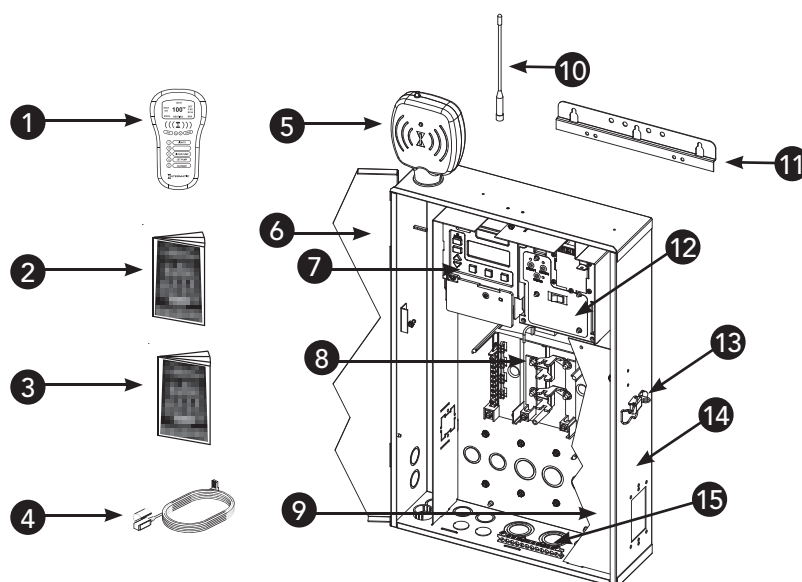

* Prices are subject to change without notice

Replacement Parts

Genuine Pool & Spa Replacement Parts

REPLACEMENT PARTS - POOL/SPA CONTROLS

PE30000 Electronic Pool, Spa, and Pool-to-Spa Controls

Model No.	Item No. 1	Item No. 3	Item No. 4	Item No. 5	Item No. 7	Item No. 10	Item No. 12
PE30000	No	No	No	No	No	No	No
PE35300	No	No	No	No	Yes	No	No
PE35300RC	Yes	Yes	Yes	Yes	Yes	Yes	No
PE35343RC	Yes	Yes	Yes	Yes	Yes	Yes	Yes

Item No.	Description	Part No.	Shipping Weight (lb.)	*List Price (\$)
1	Hand Held Transmitter	PE950	1.5	284.11
2	Instruction Booklet P1353ME	158PE12523	0.3.	5.50
3	Instruction Booklet PE650/950	158--00700	0.3	5.50
4	Water Probe	PA122	1.2	63.33
5	Receiver (Antenna included)	PE650	1.5	259.41
6	Cover - Enclosure	6PE2816A-WWH	4.5	55.42
7	3-Circuit Timer Mechanism	P1353ME	1.5	317.59
8	Breaker Base	124T2530A	1.5	37.90
9	Plate - Dead Front	24PE6031-WWH	2.5	38.60
10	Antenna for PE650	PA118	0.5	30.64
11	Bracket - Enclosure, each	22T713	1.5	13.55
12	Valve Actuator Control Mech.	P4243ME	2.5	348.35
13	Latch - Case	Pa117	0.3	13.99
14	Case - Enclosure	2PE3475A-WWH	6.5	81.34
15	Terminal Bar - Grounding	PA116	0.5	17.41