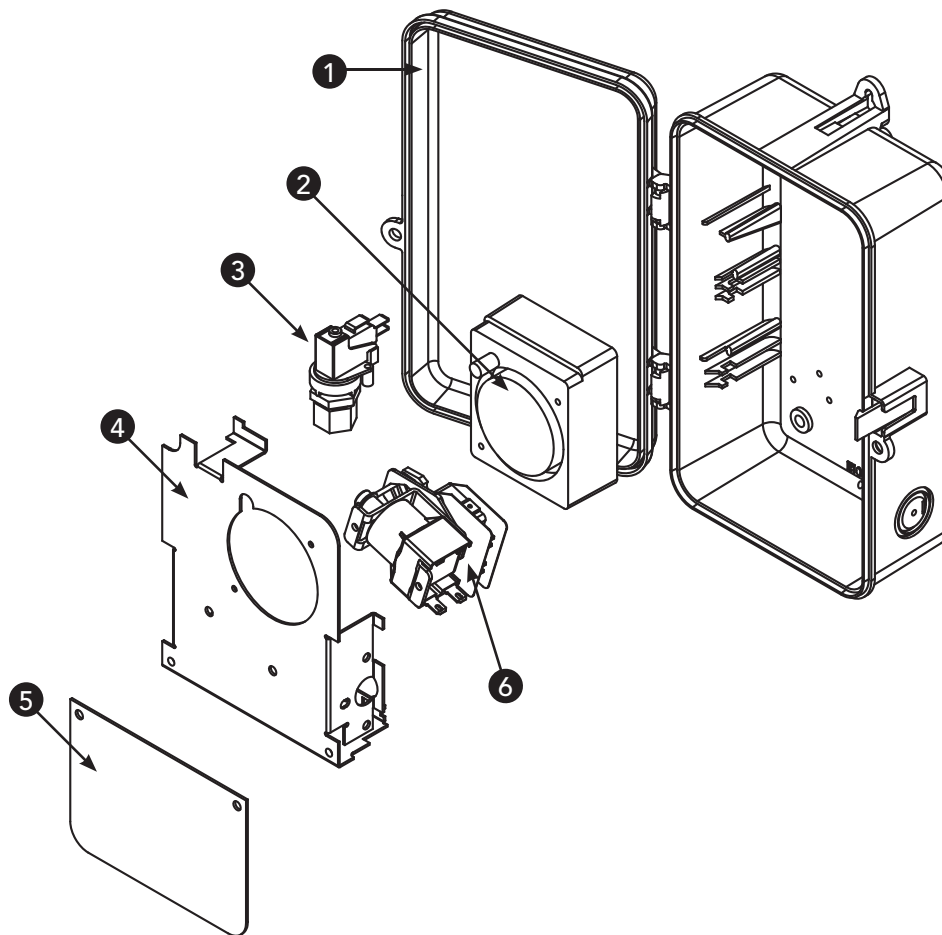

* Prices are subject to change without notice

Genuine Pool & Spa Replacement Parts

REPLACEMENT PARTS - POOL/SPA CONTROLS

RC2000P and RC2000PT Series Air Actuated Controls

Model No.	Item No. 6	Shipping Wt. (lb.)	*List Price (\$)
RC2123PT	143RC126	1.5	61.03
RC2343PT	143RC140	2.5	89.04