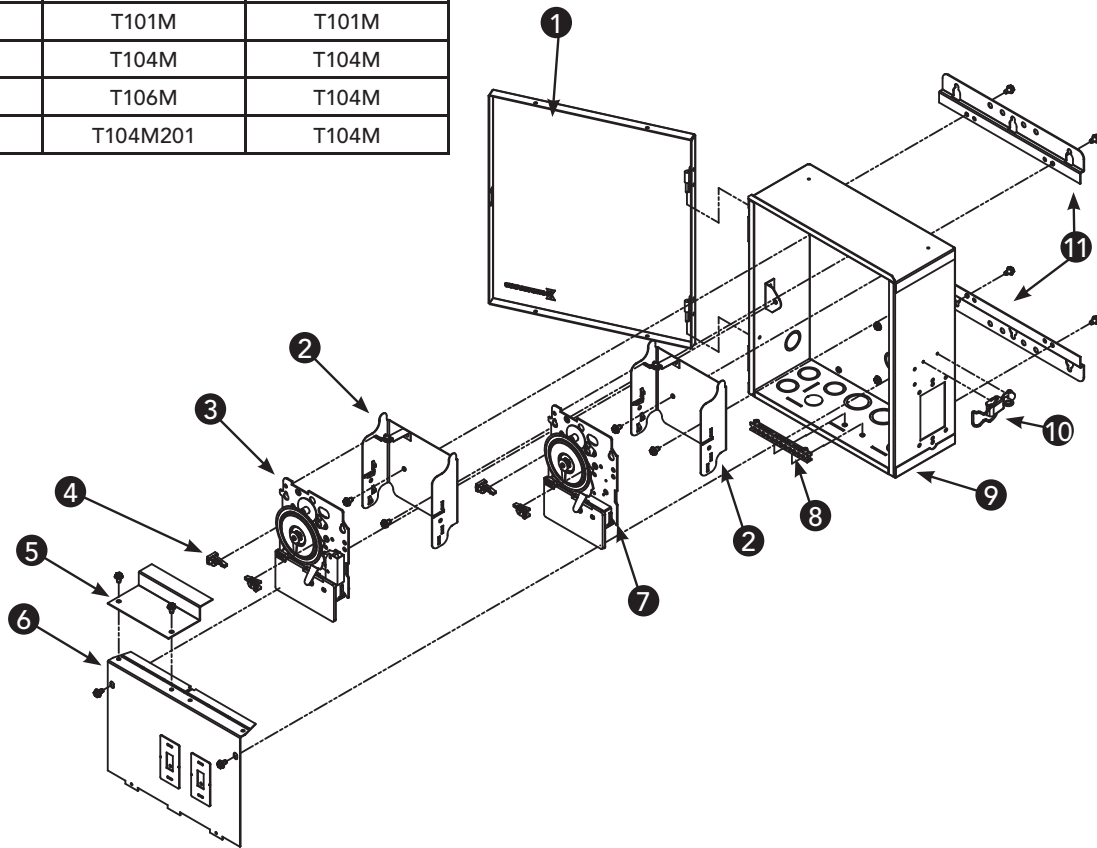

* Prices are subject to change without notice
† Price may vary depending on model selected

Genuine Pool & Spa Replacement Parts

REPLACEMENT PARTS - POOL/SPA CONTROLS

T10000R Series Control Centers

Model No.	Item No. 3	Item No. 7
T10000R	None	None
T10004R	None	T104M
T10101R	T101M	T101M
T10404R	T104M	T104M
T10604R	T106M	T104M
T12404R	T104M201	T104M