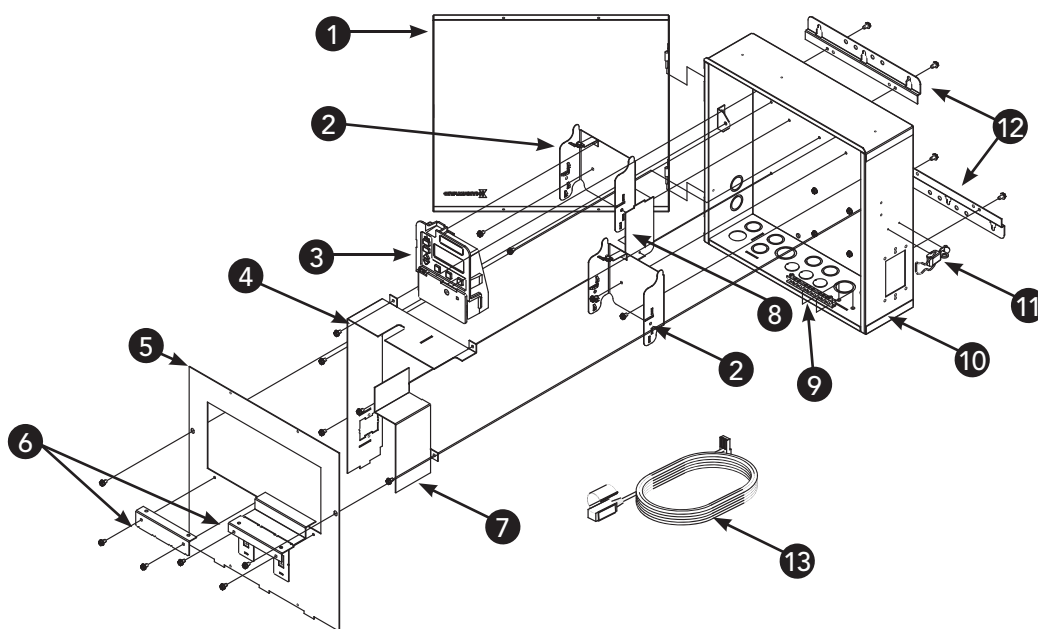

Item No.	Description	Part No.	Shipping Weight (lb.)	*List Price (\$)
1	Cover	6PE2817A-WWH	3.5	51.92
2	Bracket - Timer	22T338GR	0.8	9.62
3	3 Circuit Timer Mechanism	P1353ME	1.5	317.59
4	Plate - Barrier	24PE6280-WWH	1.5	30.14
5	Plate - Dead Front	24PE6037-WWH	3.5	39.45
6	Plate - Filler	24PE6035-WWH	0.8	15.20
7	Plate - Divider	22PE6279-WWH	0.8	25.06
8	Plate - Barrier, Vertical	24PE6056-WWH	0.5	22.68
9	Terminal Bar - Grounding	PA116	0.5	17.41
10	Case - Enclosure	2PE34674-WWH	4.0	69.01
11	Latch - Enclosure	PA117	0.3	13.99
12	Bracket - Enclosure Each	22T713	1.0	13.55
13	Thermostat - Freeze Protection	See Table Above	1.5	79.58
14	Instruction Booklet P1353ME	158PE12523	0.3	5.50