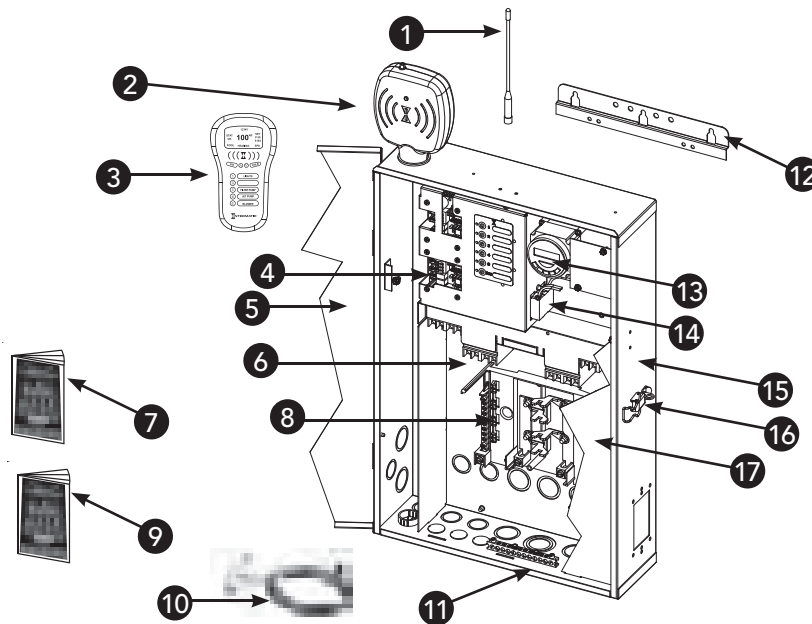

Item No.	Description	Part No.	Shipping Weight (lb.)	*List Price (\$)
1	Cover	6PE2817A-WWH	3.5	51.92
2	Bracket - Timer	22T338GR	0.8	9.62
3	3 Circuit Timer Mechanism	P1353ME	1.5	317.59
4	Plate - Barrier	24PE6280-WWH	1.5	30.14
5	Plate - Dead Front	24PE6037-WWH	3.5	39.45
6	Plate - Filler	24PE6035-WWH	0.8	15.20
7	Plate - Divider	22PE6279-WWH	0.8	25.06
8	Plate - Barrier, Vertical	24PE6056-WWH	0.5	22.68
9	Terminal Bar - Grounding	PA116	0.5	17.41
10	Case - Enclosure	2PE34674-WWH	4.0	69.01
11	Latch - Enclosure	PA117	0.3	13.99
12	Bracket - Enclosure Each	22T713	1.0	13.55
13	Thermostat - Freeze Protection	See Table Above	1.5	79.58
14	Instruction Booklet P1353ME	158PE12523	0.3	5.50

* Prices are subject to change without notice

Genuine Pool & Spa Replacement Parts

REPLACEMENT PARTS - POOL/SPA CONTROLS

PE1501RC Wireless Pool-to-Spa/Water Feature Control PE1541RC Wireless Pool-to-Spa/Water Feature Control with (2) PE24VA Valve Actuators