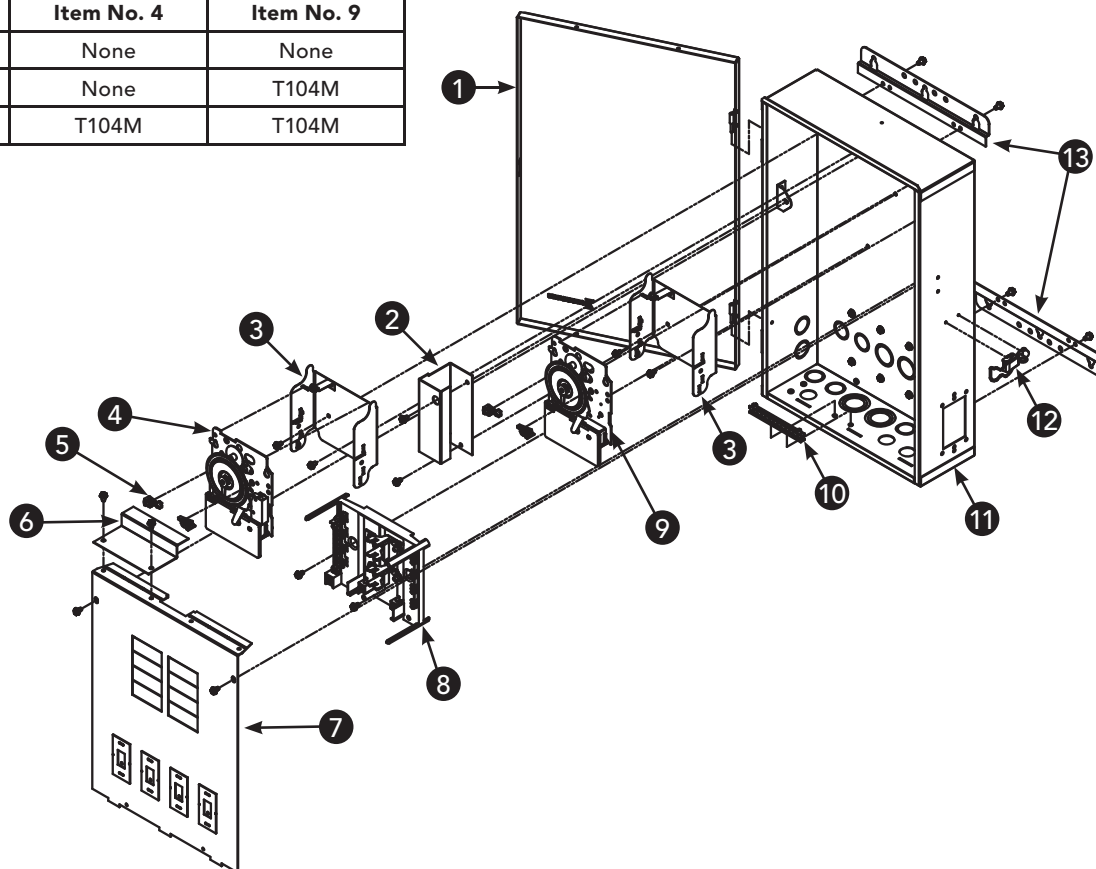

Model No.	Item No. 4	Item No. 9
T40000R	None	None
T40004R	None	T104M
T40404R	T104M	T104M

Item No.	Description	Part No.	Shipping Weight (lb.)	*List Price (\$)
1	Cover - Enclosure	6T2496A-WWH	5.0	48.36
2	Plate - Wire Shield	24T5055-WWH	1.0	17.89
3	Bracket - Time Switch	22T338GR	0.8	9.62
4	Time Switch Mechanism #1	See Table Above	1.5	135.02†
5	Tripper - Time Switch (1) ON - (1) OFF per pack	156T1978A	0.3	3.33
6	Plate - Filler	24T5796-WWH	0.8	16.72
7	Plate - Dead Front	24T5741-WWH	3.5	55.84
8	Breaker Base	124T2530A	1.5	37.90
9	Time Switch Mechanism #2	See Table Above	1.5	135.02†
10	Terminal Bar - Grounding	PA116	0.5	17.41
11	Case - Enclosure	2T3120A-WWH	11.0	96.20
12	Latch - Enclosure	PA117	0.3	13.99
13	Bracket - Enclosure - Each	22T713	1.0	13.55