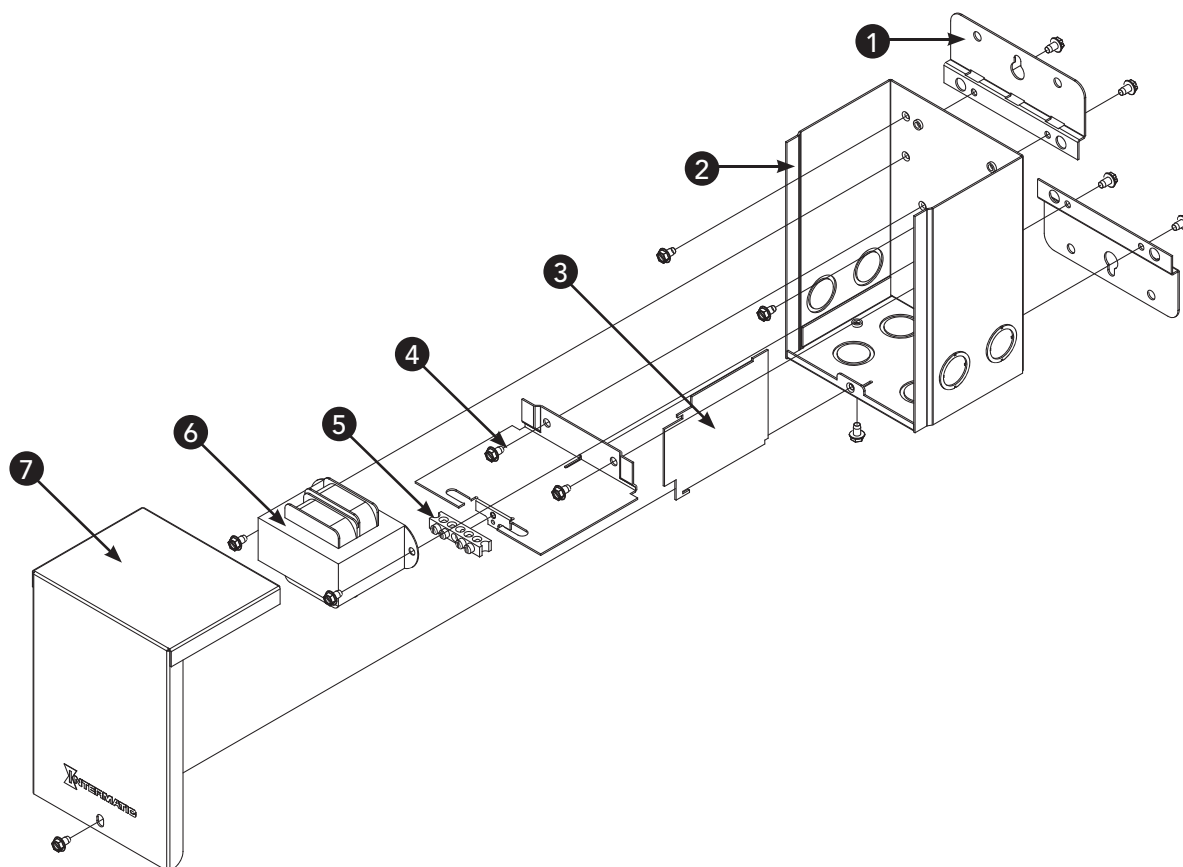

* Prices are subject to change without notice

Genuine Pool & Spa Replacement Parts

REPLACEMENT PARTS - POOL/SPA CONTROLS

PX100S and PX300S Pool/Spa Light Transformers

Model No.	Item No. 6	Shipping Wt. (lb.)	*List Price (\$)
PX100S	119T267	3.5	67.58
PX300S	119T340	9.0	88.76