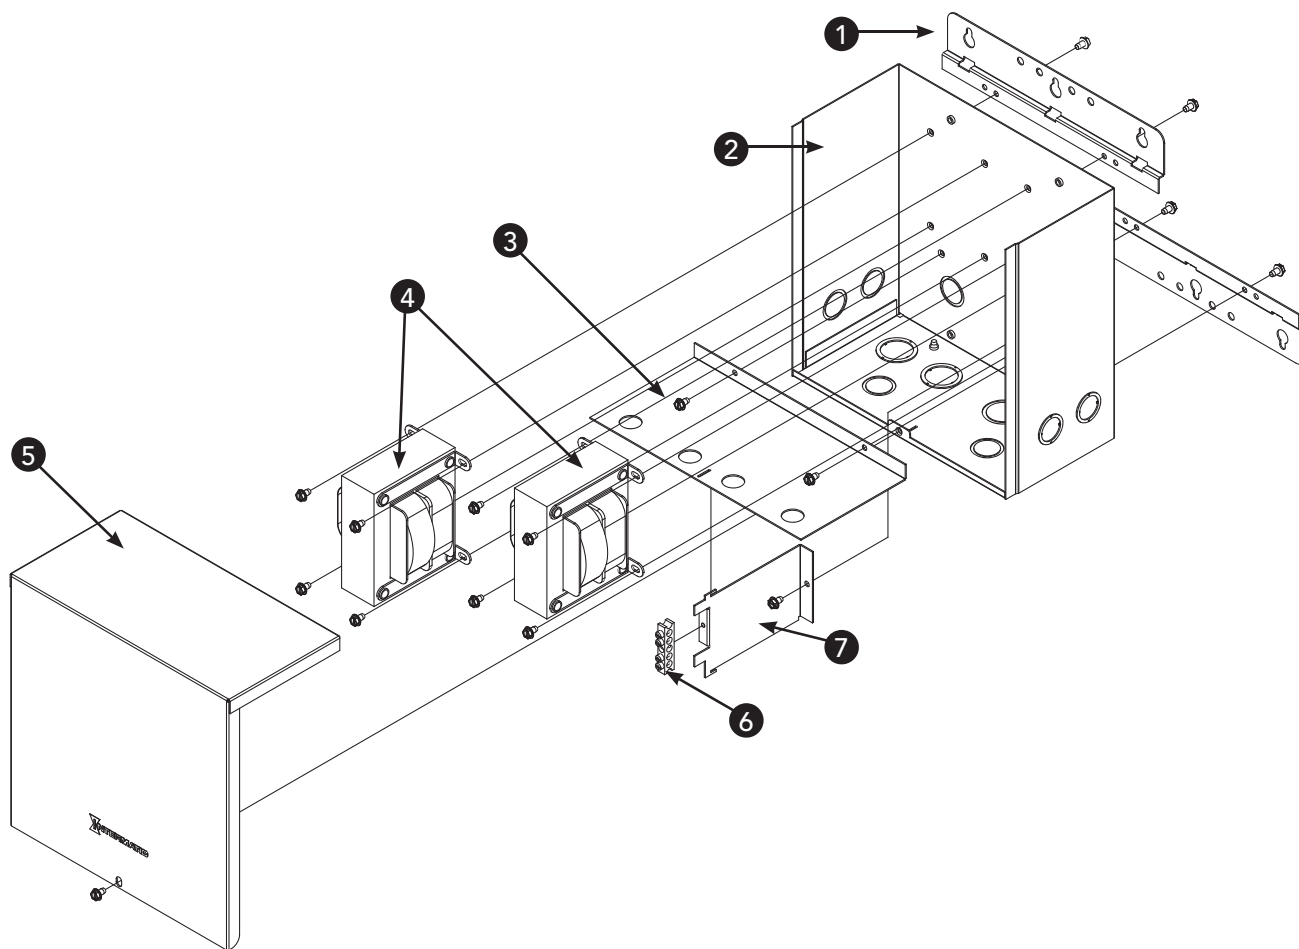

Genuine Pool & Spa Replacement Parts

REPLACEMENT PARTS - POOL/SPA CONTROLS

PX600 Pool/Spa Light Transformer

Item No.	Description	Part No.	Shipping Weight (lb.)	*List Price ($)
1	Bracket - Mounting, each	22--00004-WWH	0.8	12.45
2	Case - Enclosure	2PX3342	4.0	33.57
3	Plate - Divider, Horizontal	24PX5947	1.0	17.4
4	Transformer, each	119T340	9.0	88,76
5	Cover - Enclosure	6PX2751	2.0	25.32
6	Terminal Bar - Grounding	130T1103	0.3	13.84
7	Bracket - Divider	22PX923	0.5	10.10

* Prices are subject to change without notice