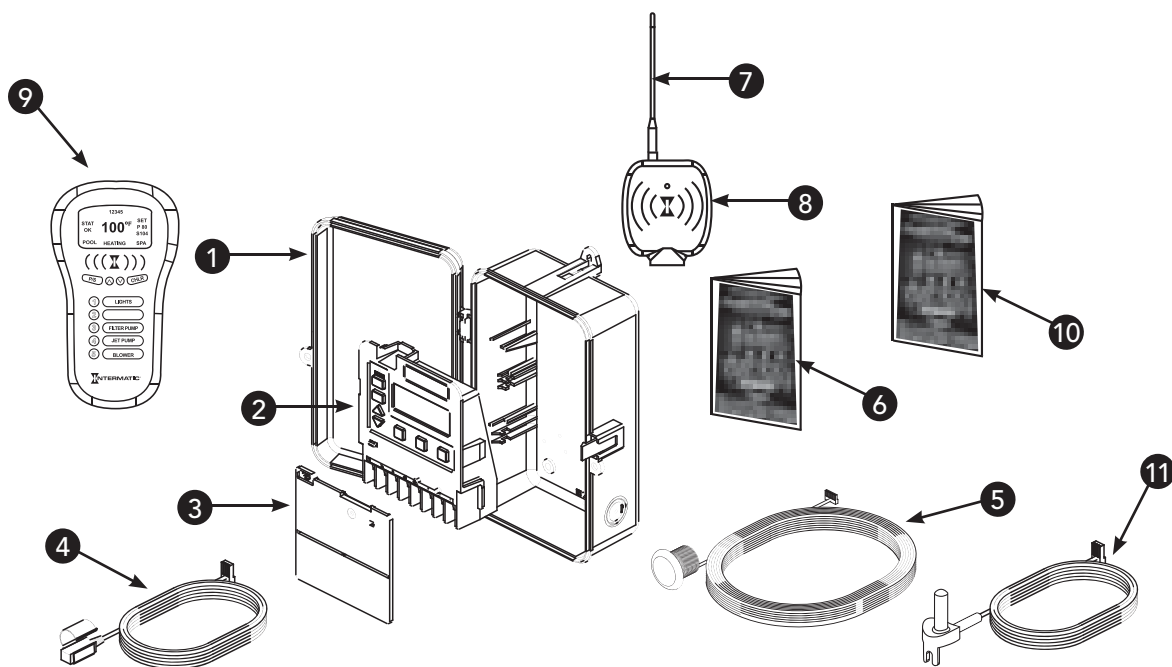

Genuine Pool & Spa Replacement Parts

REPLACEMENT PARTS - POOL/SPA CONTROLS

PE153 Series Electronic Controls

Model No.	Item No. 1	Item No. 4	Item No. 5	Item No. 7	Item No. 8	Item No. 9	Item No. 10	Item No. 11
PE153	2T2485GA	No	No	No	No	No	No	No
PE153F	2T2485GA	Yes	No	No	No	No	No	No
PE153P	2T2502GA	No	No	No	No	No	No	No
PE153PF	2T2502GA	Yes	No	No	No	No	No	No
PE153PW	2T2502GA	No	Yes	No	No	No	No	No
PE153PWF	2T2502GA	Yes	Yes	No	No	No	No	No
PE153RC	2T--00027A	No	No	Yes	Yes	Yes	Yes	Yes