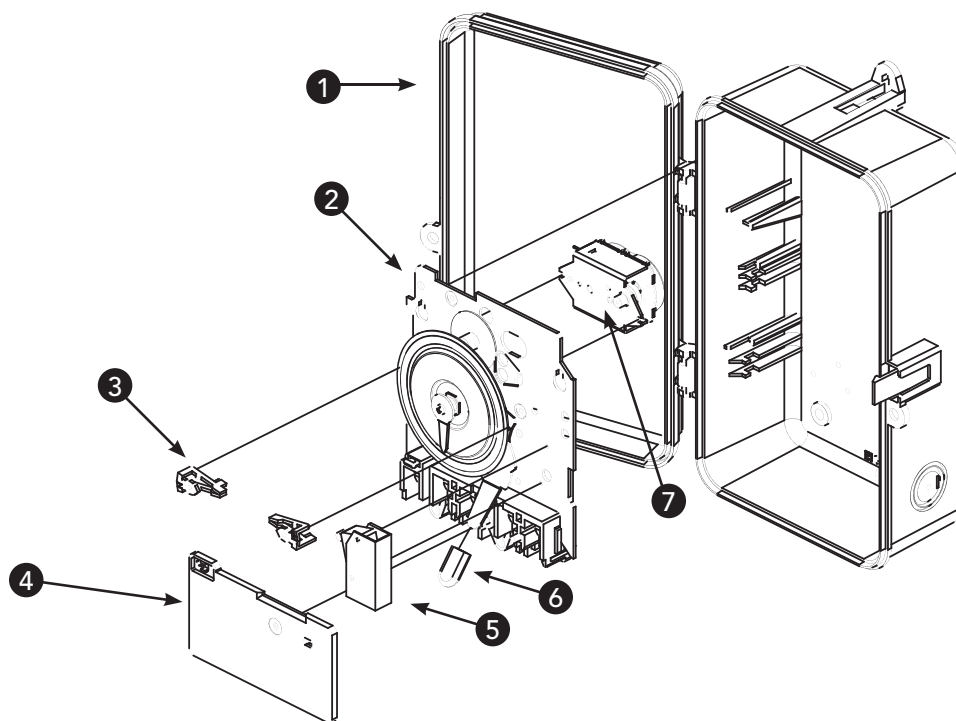

* Prices are subject to change without notice

Genuine Pool & Spa Replacement Parts

REPLACEMENT PARTS - POOL/SPA CONTROLS

T100 Series Time Switches

Model No.	Item No. 1	Item No. 2	Item No. 5	Item No. 6
T101P3	2T2502GA	T101M	None	WG1570-10
T101R3	2T2485GA	T101M	None	WG1570-10
T101P201	2T2502GA	T101M201	156T1042A	WG430-10
T101R201	2T2485GA	T101M201	156T1042A	WG430-10
T104P3	2T2502GA	T104M	None	WG1573-10
T104R3	2T2485GA	T104M	None	WG1573-10
T104P201	2T2502GA	T104M201	156T1042A	WG433-10
T104R201	2T2485GA	T104M201	156T1042A	WG433-10