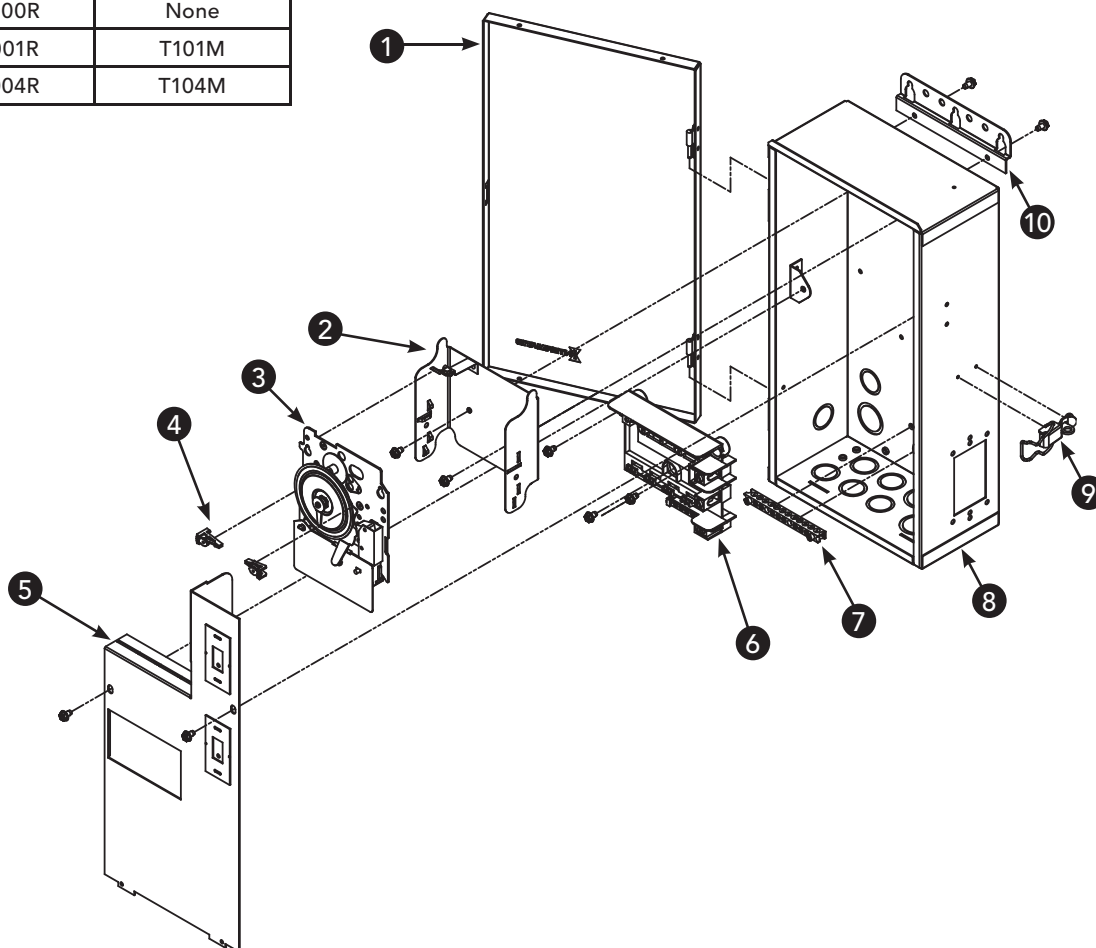

Item No.	Description	Part No.	Shipping Weight (lb.)	*List Price (\$)
1	Cover - Enclosure	6TP2776A	3.0	38.72
2	Bracket - Time Switch	22T338GR	0.8	9.62
3	Time Switch Mechanism	See Table Above	1.5	135.02†
4	Tripper - Time Switch, (1) ON - (1) OFF per pack	156T1978A	0.3	3.33
5	Plate - Dead Front	24TP5983A	1.8	40.57
6	Breaker Base	124TP2608A	1.5	34.70
7	Terminal Bar - Grounding	PA116	0.5	17.41
8	Case - Enclosure	2TP3350A	6.0	82.08
9	Latch - Enclosure	PA117	0.3	13.99
10	Bracket - Enclosure (1) per pack	22T722	0.5	13.36