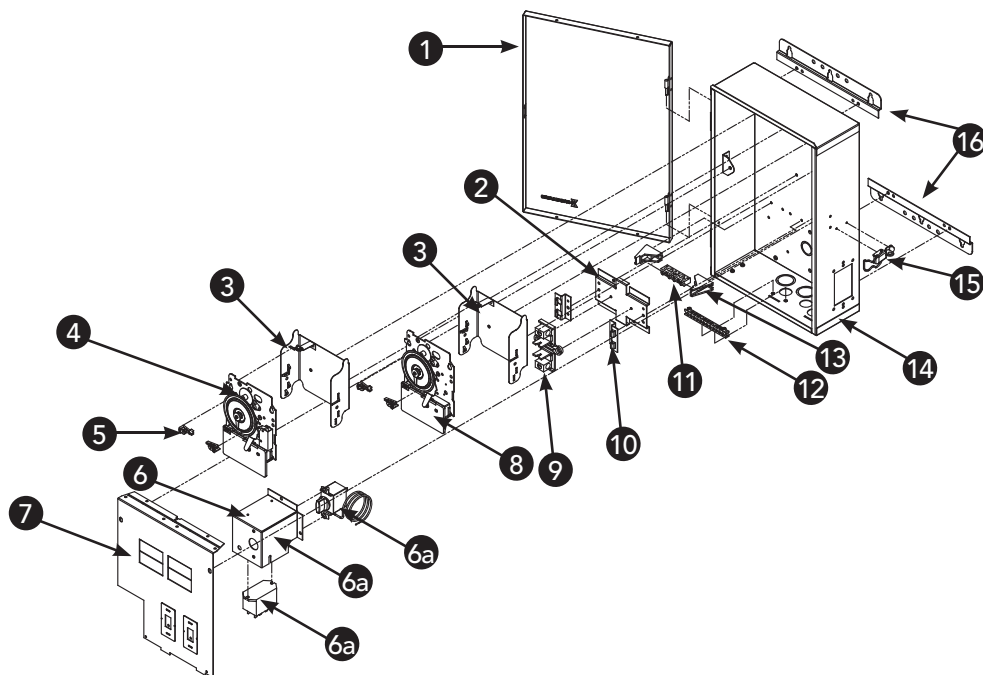

Genuine Pool & Spa Replacement Parts

REPLACEMENT PARTS - POOL/SPA CONTROLS

PF1222TB Freeze Protection Control

Item No.	Description	Part No.	Shipping Weight (lb.)	*List Price ($)
1	Cover - Enclosure	6RC2344A	4.0	48.56
2	Plate - Breaker Mounting	24T5493	1.0	12.82
3	Bracket - Time Switch	22T338GR	0.8	9.62
4	Time Switch Mechanism #1	T104M201	1.8	181.98
5	Tripper - Time Switch (1) ON (1) OFF per pack	156T1978A	0.3	3.33
6	Complete Thermostat Assembly - Pre Wired	PA102	2.5	92.05
6a	Relay	143T135	2.0	45.98
6b	Plate - Thermostat Housing	24T5189	0.5	22.69
6c	Thermostat	178T24	1.0	50,19
7	Plate - Dead Front	24T5473	1.0	47.66
8	Time Switch Mechanism #2	T104M	1.5	135.02
9	Breaker Base	124T2375	0.5	31.41
10	Bracket - Breaker	22T675	0.3	7.43
11	Terminal Bar - Neutral	130T1181	0.5	14.96
12	Terminal Bar - Grounding	PA116	0.5	17.41
13	Bracket - Terminal Mounting	22T676	0.3	6.45
14	Case - Enclosure	2PF3380A-WWH	6.5	72.87
15	Latch - Enclosure	PA117	0.3	13.99
16	Bracket - Enclosure, each	22T713	1.0	13.55

* Prices are subject to change without notice