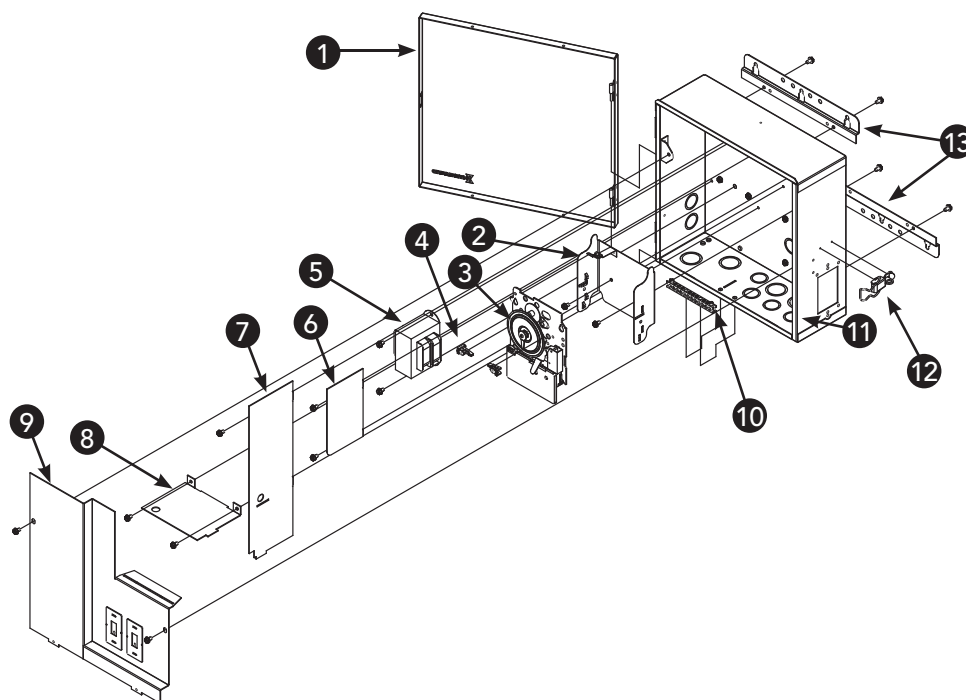

* Prices are subject to change without notice
† Price may vary depending on model selected

Genuine Pool & Spa Replacement Parts

REPLACEMENT PARTS - POOL/SPA CONTROLS

T1000RT Series Control Centers

Model No.	Item No. 5	Shipping Wt. (lb.)	List Price (\$)*
T10004RT1	119T267	3.5	67.58
T10004RT3	119T340	9	88.76