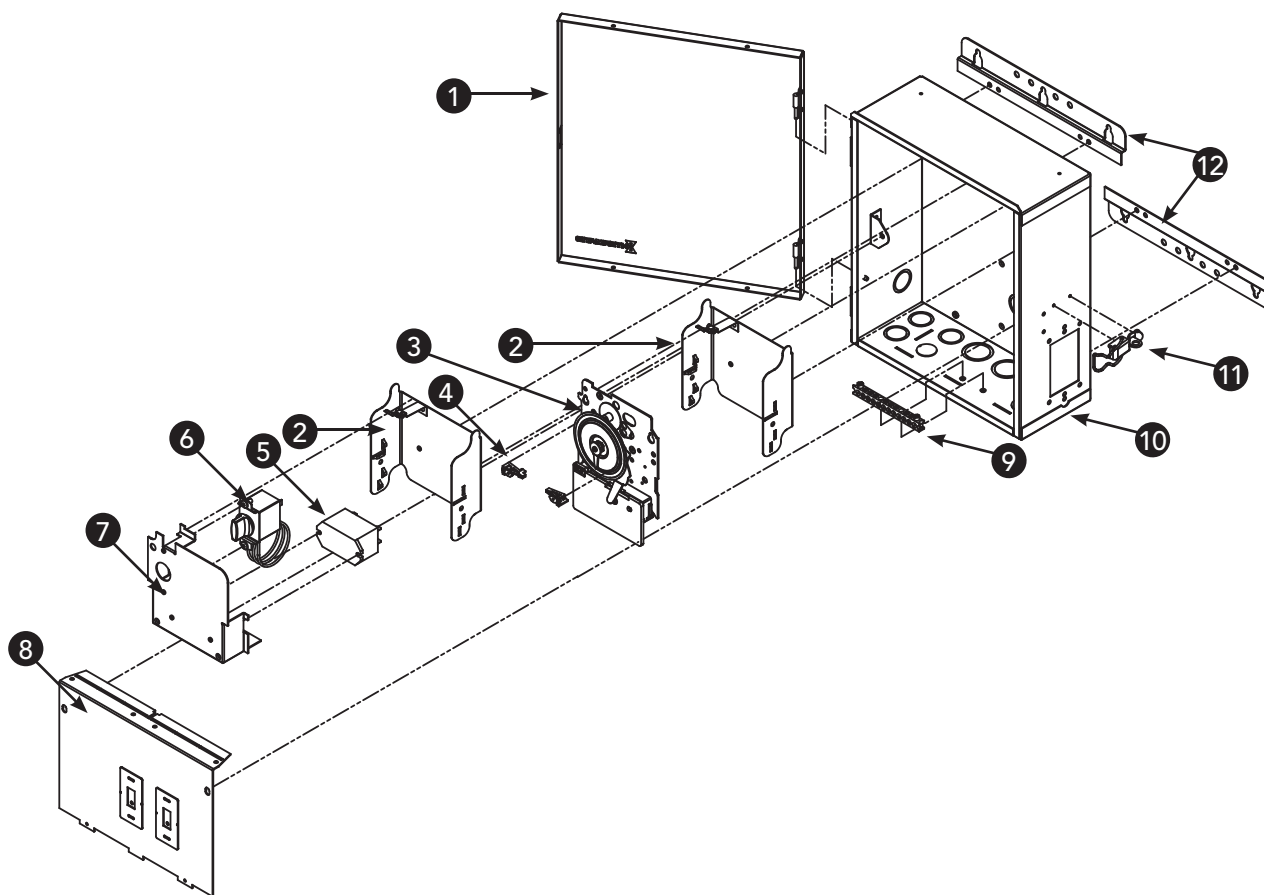

Genuine Pool & Spa Replacement Parts

REPLACEMENT PARTS - POOL/SPA CONTROLS

PF1112T Freeze Protection Control

Item No.	Description	Part No.	Shipping Weight (lb.)	*List Price ($)
1	Cover - Enclosure	6TP2819A-WWH	3.0	45.12
2	Bracket - Time Switch	22T338GR	0.8	9.62
3	Time Switch Mechanism	T104M	1.5	135.02
4	Tripper - Time Switch (1) ON (1) OFF per pack	156T1978A	0.3	3.33
5	Relay	143T135	0.5	45.98
6	Thermostat	178T24	1.0	50.16
7	Plate - Mechanism	24--00021	1.0	35.2
8	Plate - Dead Front	24TP6019-WWH	1.5	22.81
9	Terminal Bar - Grounding	PA116	0.5	17.41
10	Case - Enclosure	2TP3388A-WWH	6.0	82.02
11	Latch - Enclosure	PA117	0.3	13.99
12	Bracket - Enclosure ea.	22T713	1.0	13.55

* Prices are subject to change without notice