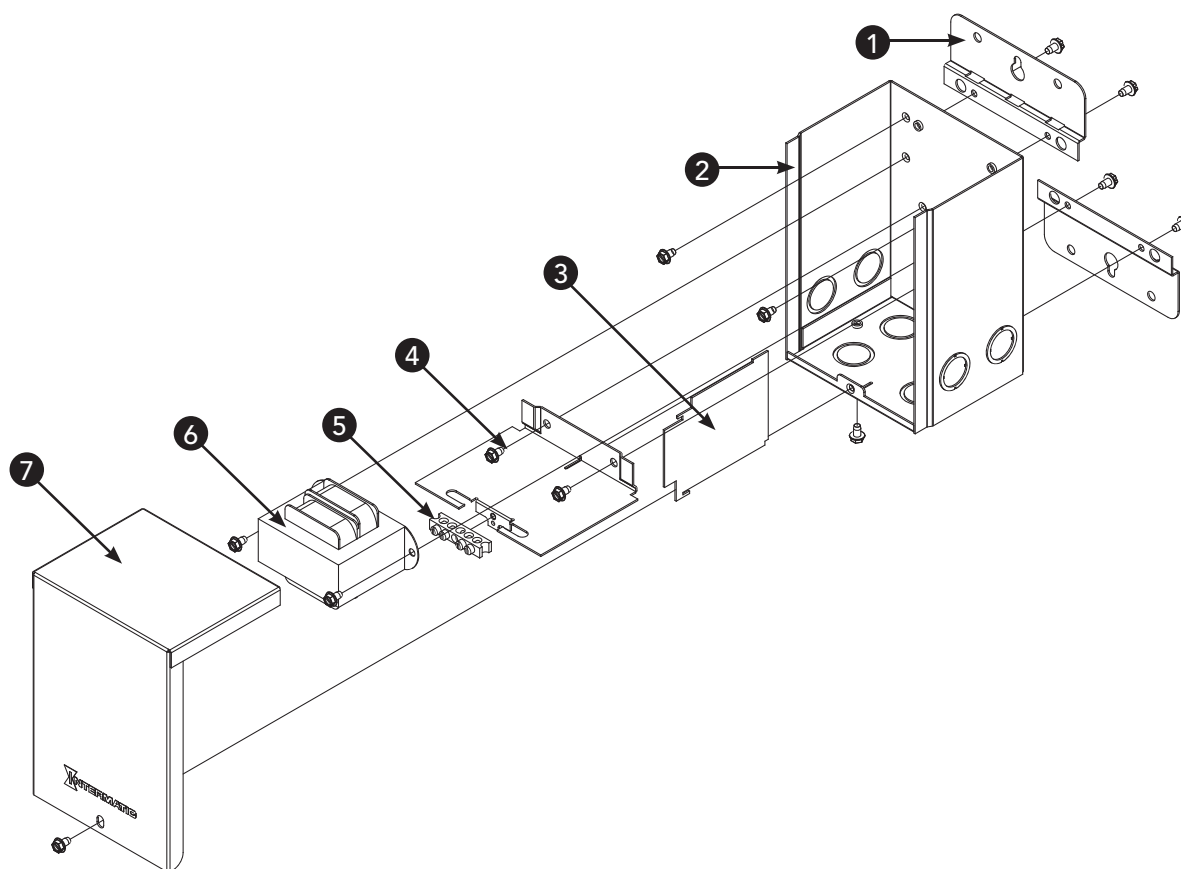

* Prices are subject to change without notice

Genuine Pool & Spa Replacement Parts

REPLACEMENT PARTS - POOL/SPA CONTROLS

PX100 and PX300 Pool/Spa Light Transformers

Model No.	Item No. 6	Shipping Wt. (lb.)	*List Price (\$)
PX100	119T267	3.5	67.58
PX300	119T340	9.0	88.76