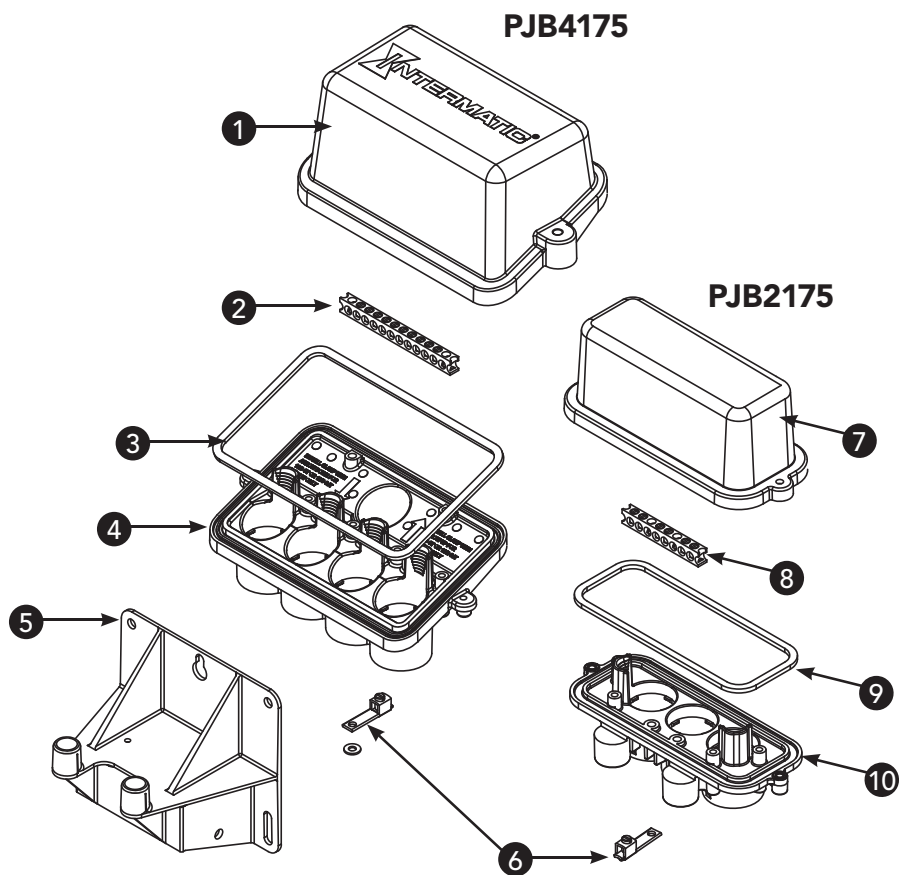

* Prices are subject to change without notice

Genuine Pool & Spa Replacement Parts

REPLACEMENT PARTS - POOL/SPA CONTROLS

PF1222TB Freeze Protection Control

Item No.	Description	Part No.	Shipping Weight (lb.)	*List Price (\$)
1	Cover - Enclosure	6RC2344A	4.0	48.56
2	Plate - Breaker Mounting	24T5493	1.0	12.82
3	Bracket - Time Switch	22T338GR	0.8	9.62
4	Time Switch Mechanism #1	T104M201	1.8	181.98
5	Tripper - Time Switch (1) ON (1) OFF per pack	156T1978A	0.3	3.33
6	Complete Thermostat Assembly - Pre Wired	PA102	2.5	92.05
6a	Relay	143T135	2.0	45.98
6b	Plate - Thermostat Housing	24T5189	0.5	22.69
6c	Thermostat	178T24	1.0	50,19
7	Plate - Dead Front	24T5473	1.0	47.66
8	Time Switch Mechanism #2	T104M	1.5	135.02
9	Breaker Base	124T2375	0.5	31.41
10	Bracket - Breaker	22T675	0.3	7.43
11	Terminal Bar - Neutral	130T1181	0.5	14.96
12	Terminal Bar - Grounding	PA116	0.5	17.41
13	Bracket - Terminal Mounting	22T676	0.3	6.45
14	Case - Enclosure	2PF3380A-WWH	6.5	72.87
15	Latch - Enclosure	PA117	0.3	13.99
16	Bracket - Enclosure, each	22T713	1.0	13.55

* Prices are subject to change without notice

Genuine Pool & Spa Replacement Parts

REPLACEMENT PARTS - POOL/SPA CONTROLS

PJB2175 Two Light Capacity Swimming Pool Junction Box PJB4175 Four Light Capacity Swimming Pool Junction Box