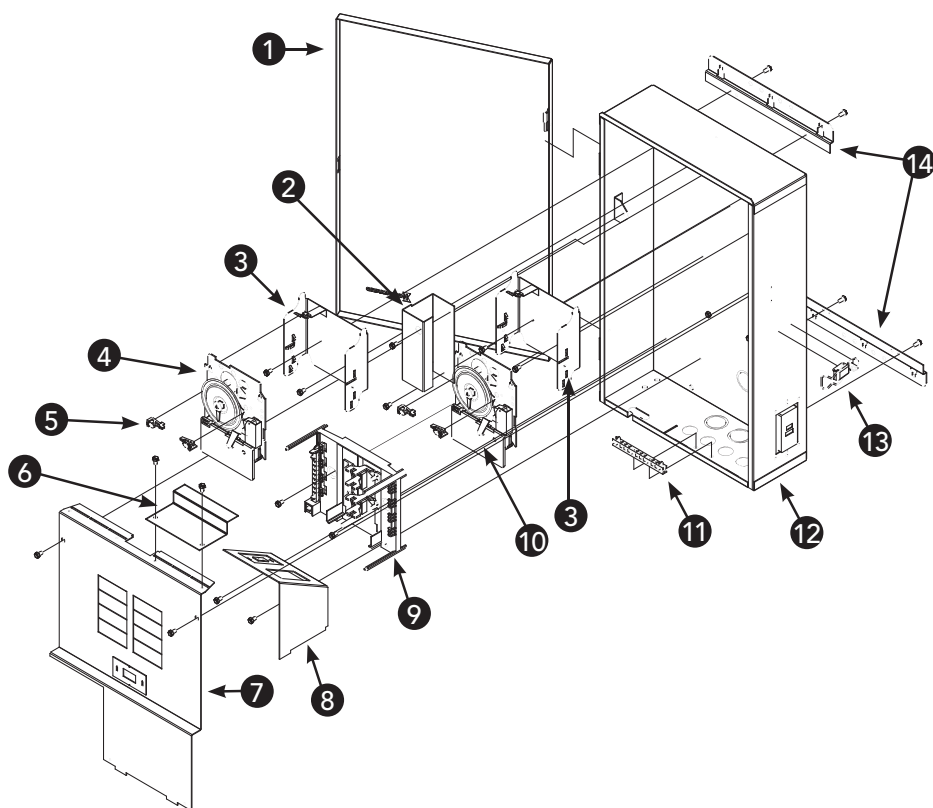

Genuine Pool & Spa Replacement Parts

REPLACEMENT PARTS - POOL/SPA CONTROLS

T4000R4 Control Panel

Item No.	Description	Part No.	Shipping Weight (lb.)	*List Price ($)
1	Cover - Enclosure	6T2496-WWH	5.0	48.36
2	Plate - Wire Shield	24T5055-WWH	1.0	17.86
3	Bracket - Time Switch	22T338GR	0.8	9.62
4	Time Switch Mechanism #1	None	-	-
5	Tripper - Time Switch (1) ON - (1) OFF per pack	156T1978A	0.3	3.33
6	Plate - Filler	24T5796-WWH	0.8	16.72
7	Plate - Dead Front	24T5744	3.5	37.90
8	Plate - Receptacle	24T5312	41.0	27.28
9	Breaker Base	124T2530A	1.5	37.90
10	Time Switch Mechanism #2	None	-	-
11	Terminal Bar - Grounding	PA116	0.5	17.41
12	Case - Enclosure	2T3124A	11.0	96.20
13	Latch - Enclosure	PA117	0.3	13.99
14	Bracket - Enclosure - Each	22T713	1.0	13.55

* Prices are subject to change without notice