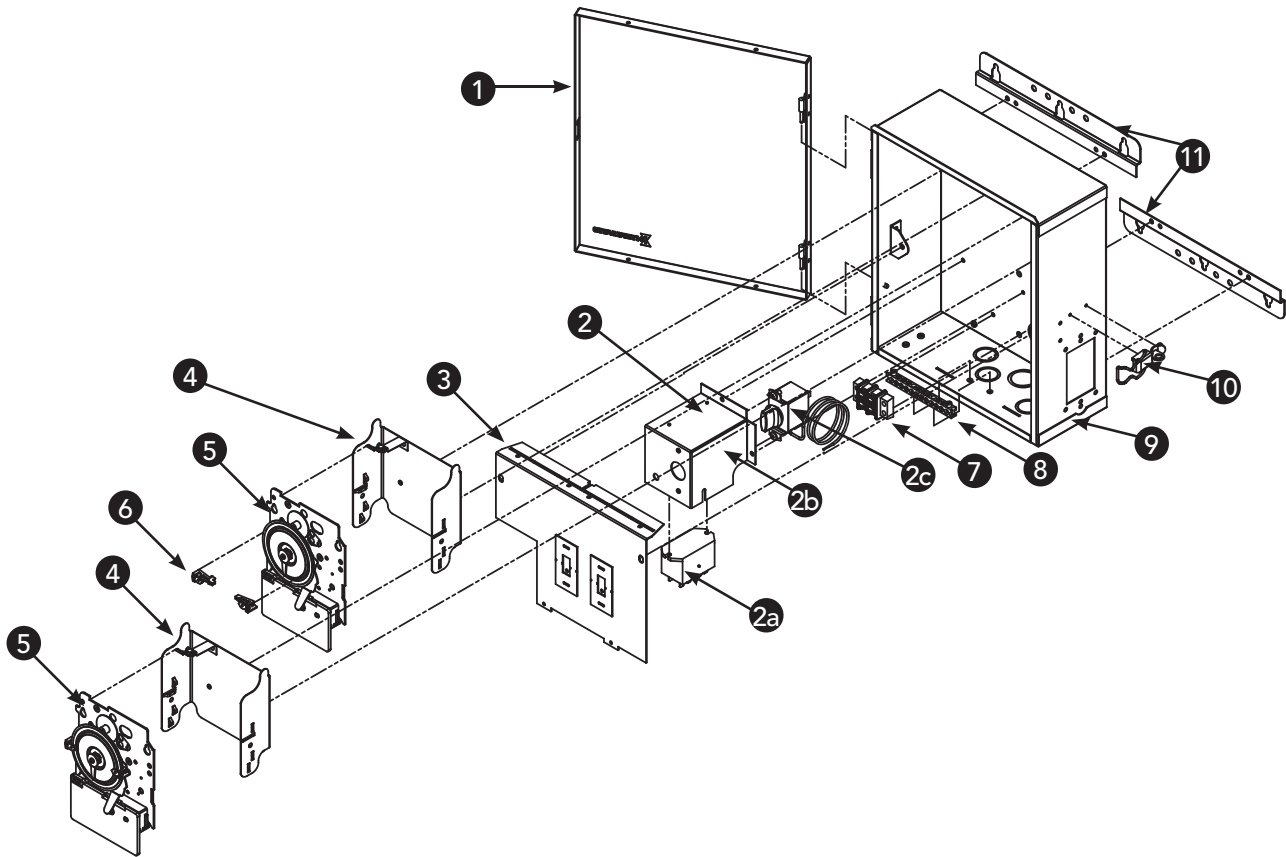

Genuine Pool & Spa Replacement Parts

REPLACEMENT PARTS - POOL/SPA CONTROLS

PF1202T Freeze Protection Control

Item No.	Description	Part No.	Shipping Weight (lb.)	*List Price ($)
1	Cover - Enclosure	6TP2819A-WWH	3.0	45.12
2	Complete Thermostat Assembly - Pre Wired	PA102	2.5	92.05
2a	Relay	143T135	0.5	45.98
2b	Plate - Thermostat Housing	22--00022	1.0	20.63
2c	Thermostat	178T24	1.0	50.16
3	Plate - Dead Front	24PF6022-WWH	1.5	22.81
4	Bracket - Time Switch	22T338GR	0.8	9.62
5	Time Switch Mechanism	T104M	1.5	135.02
6	Tripper - Time Switch (1) ON (1) OFF per pack	156T1978A	0.3	3.33
7	Terminal - Power	130LV1091	0.3	15.88
8	Terminal Bar - Grounding	PA116	0.5	17.41
9	Case - Enclosure	2PF3377A-WWH	6.0	76.87
10	Latch - Enclosure	PA117	0.3	13.99
11	Bracket - Enclosure, each	22T713	1.0	13.55

* Prices are subject to change without notice