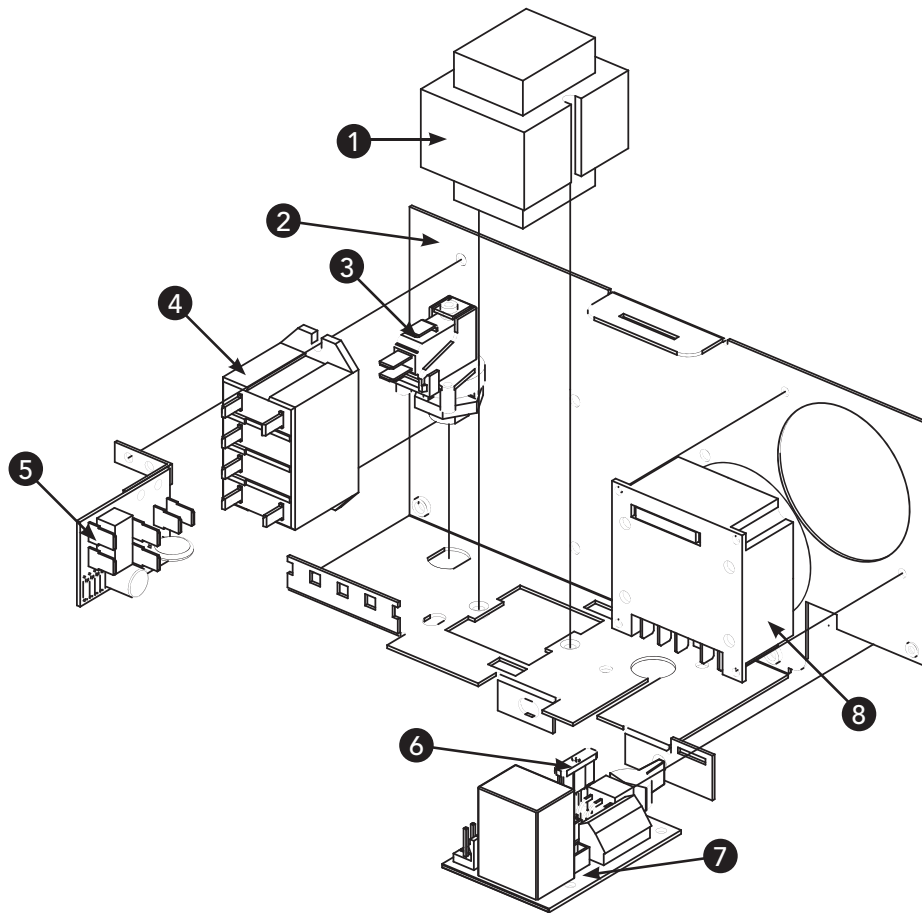

* Prices are subject to change without notice

Replacement Parts

Genuine Pool & Spa Replacement Parts

REPLACEMENT PARTS - POOL/SPA CONTROLS

Housing Assembly for RC2163BE

Item No.	Description	Part No.	Shipping Weight (lb.)	*List Price (\$)
1	Transformer	119RC335A	2.0	53.04
2	Plate - Housing	24AS6151-WWH	1.5	25.92
3	Switch - Air	133RC1144	0.3	20.07
4	Relay - Pump	143RC151	0.5	45.98
5	P.C. Board - LV (Part of item 7)	-	-	-
6	Fuse	121RC52	0.3	12.32
7	P.C. Board - Control	118RC1363A	0.5	166.03
8	Timer	PB313E	0.5	24.00