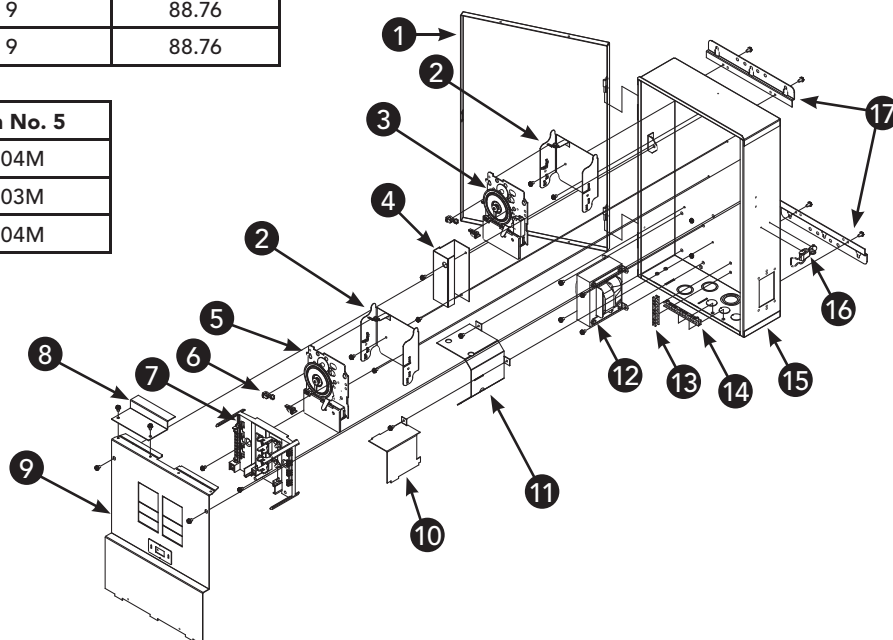

Model No.	Item No. 3	Item No. 5
T40004RT1	NONE	T104M
T40003RT3	NONE	T103M
T40004RT3	NONE	T104M

Item No.	Description	Part No.	Shipping Weight (lb.)	*List Price (\$)
1	Cover - Enclosure	6T2496A-WWH	5	48.36
2	Bracket - Time Switch	22T338GR	0.8	9.62
3	Time Switch Mechanism #1	See Table Above	-	-
4	Plate - Wire Shield	24T5055-WWH	1	17.86
5	Time Switch Mechanism #2	See Table Above	1.5	135.02†
6	Tripper - Time Switch (1) ON - (1) OFF per pack	156T1978A	0.3	3.33
7	Breaker Base	124T2530A	1.5	37.90
8	Plate - Filler	24T5796-WWH	0.8	16.72
9	Plate - Dead Front	24TP5738	3.5	37.90
10	Plate - LV	24TP5971	1	17.69
11	Plate - Transformer	24TP5740	1	19.91
12	Transformer	See Table Above	-	-
13	Terminal - Grounding 6 Pole	130T1238	0.5	14.87
14	Terminal Bar- Grounding, 10 Pole	PA116	0.5	17.41
15	Case - Enclosure	2TP3117A-WWH	11	94.50
16	Latch - Enclosure	PA117	0.3	13.99
17	Bracket - Enclosure ea.	22T713	1	13.55