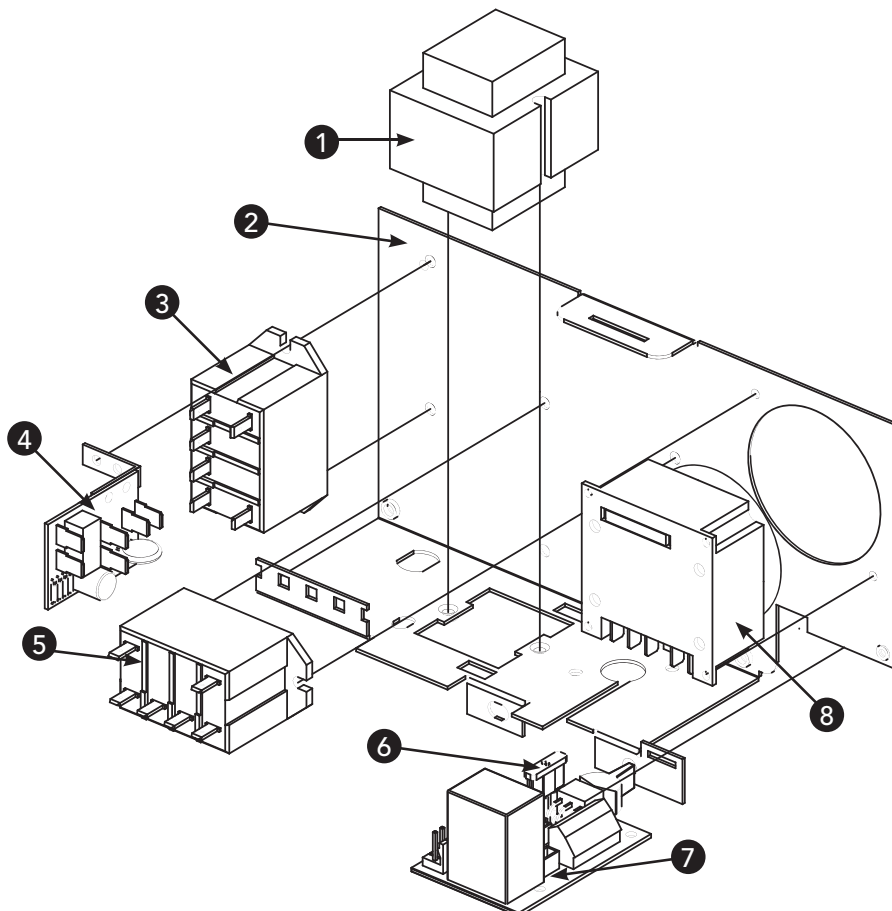

Genuine Pool & Spa Replacement Parts

REPLACEMENT PARTS - POOL/SPA CONTROLS

Housing Assembly for RC2163BFE

Item No.	Description	Part No.	Shipping Weight (lb.)	*List Price ($)
1	Transformer	119RC335A	2.0	53.04
2	Plate - Housing	24AS6151-WWH	1.5	25.92
3	Relay - Pump	143RC151	0.5	45.98
4	P.C. Board - LV (Part of item 7)	-	-	-
5	Relay - Low Voltage	143RC151	0.5	45.98
6	Fuse	121RC52	0.1	12.32
7	P.C. Board - Control	188RC1712A	0.5	187.48
8	Timer	PB313E	0.5	24.00

* Prices are subject to change without notice