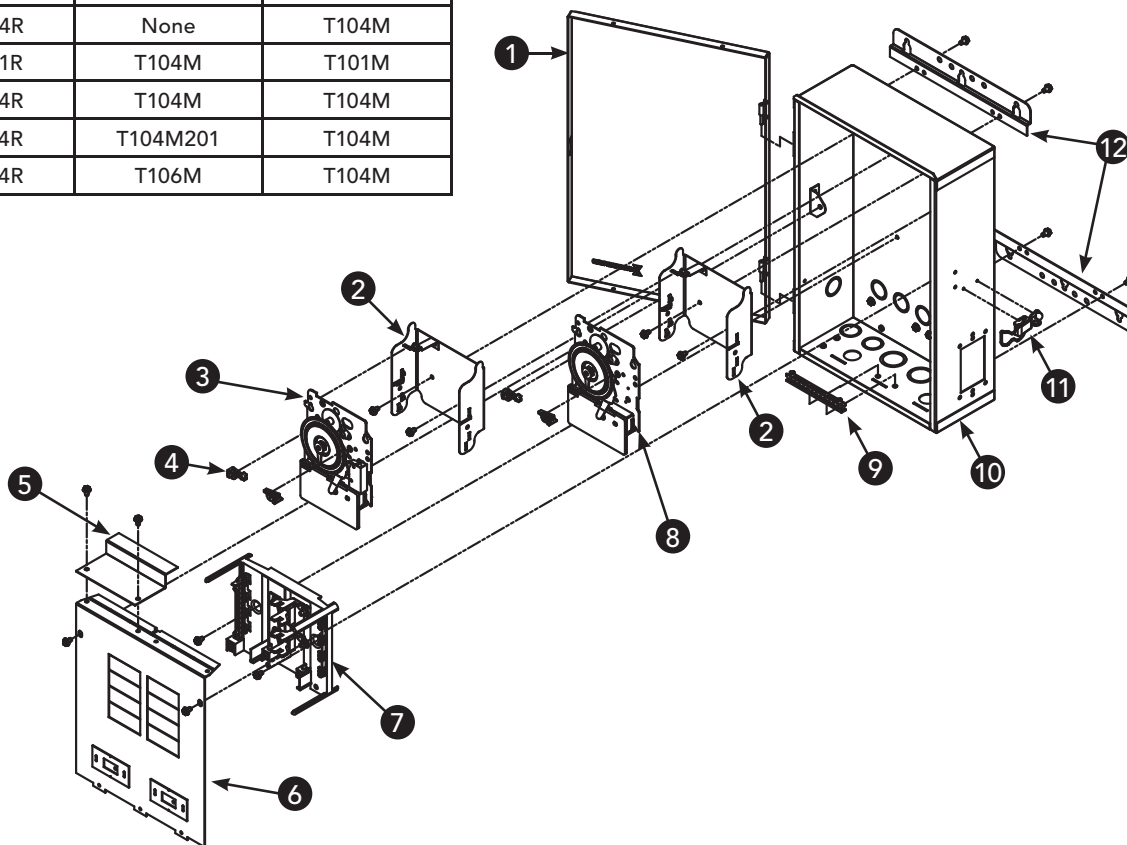

* Prices are subject to change without notice
† Price may vary depending on model selected

Genuine Pool & Spa Replacement Parts

REPLACEMENT PARTS - POOL/SPA CONTROLS

T30000R Series Control Panels

Model No.	Item No. 3	Item No. 8
T30000R5	None	None
T30004R	None	T104M
T30401R	T104M	T101M
T30404R	T104M	T104M
T32404R	T104M201	T104M
T30604R	T106M	T104M