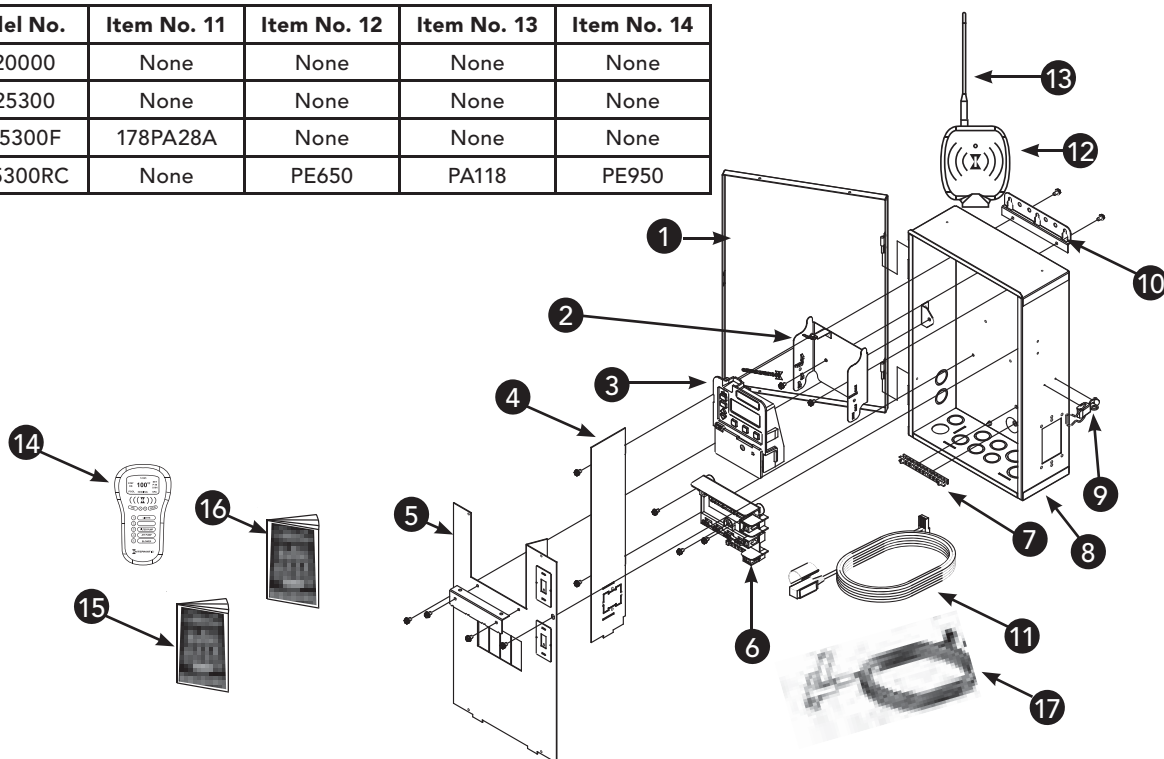

Item No.	Description	Part No.	Shipping Weight (lb.)	*List Price (\$)
1	Cover - Enclosure	6RC2344A	3.0	46.84
2	Bracket - Timer	22T338GR	0.8	9.62
3	3 Circuit Timer Mechanism	P1353ME	1.5	317.59
4	Plate - Barrier	24PE6034-WWH	1.5	35.49
5	Plate - Dead Front	24PE6103-WWH	2.0	33.51
6	Breaker Base	124TP2608A	1.5	34.70
7	Terminal Bar - Grounding	PA116	0.5	17.41
8	Case - Enclosure	2PE3386A-WWH	4.0	75.15
9	Latch - Case	PA117	0.3	13.99
10	Bracket - Enclosure	22T722	0.8	13.55
11	Thermostat - Freeze Protection	See Table Above	1.5	79.58
12	Receiver (Antenna Included)	PE650	1.5	259.41
13	Antenna for PE950	PA118	0.5	30.64
14	Hand Held Transmitter	PE950	1.5	284.11
15	Instruction Booklet P1353ME	158PE12523	0.3	5.50
16	Instruction Booklet PE650/950	158--00700	0.3	5.50
17	Water Probe	PA122	1.2	63.33