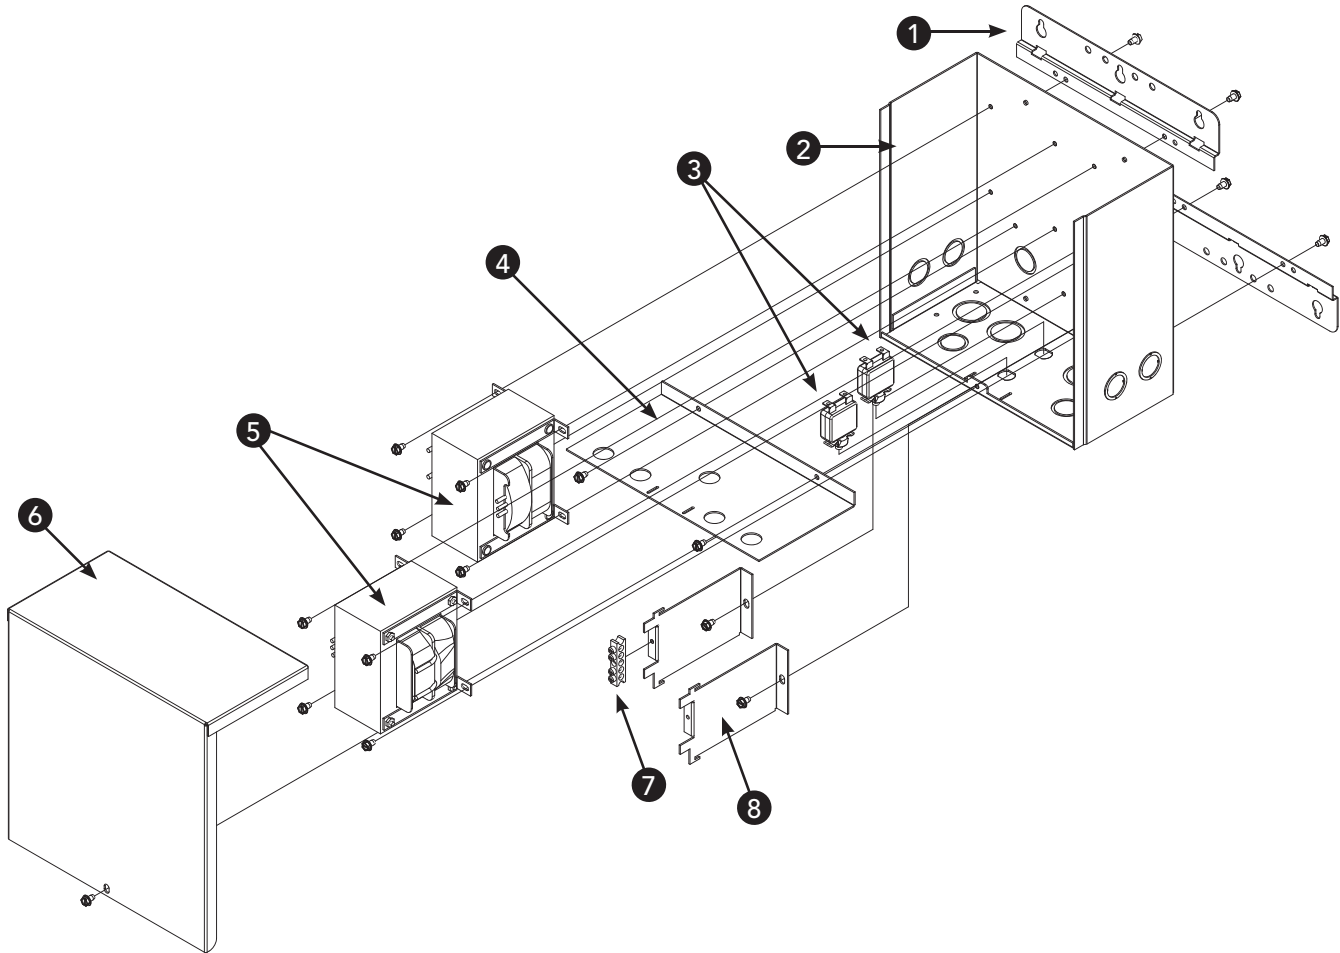

Genuine Pool & Spa Replacement Parts

REPLACEMENT PARTS - POOL/SPA CONTROLS

PX600S Pool/Spa Light Transformer

Item No.	Description	Part No.	Shipping Weight (lb.)	*List Price ($)
1	Bracket - Mounting, each	22PL977-SSS	1.0	17.10
2	Case - Enclosure	2PL3410-SSS	4.0	155.4
3	Circuit Protector, each	121AL415	0.3	19.49
4	Plate - Divider, Horizontal	24PL6095-SSS	1.0	32.32
5	Transformer, each	119PX608	9.0	121.1
6	Cover - Enclosure	6PL2873-SSS	2.0	109.6
7	Terminal Bar - Grounding	130T1103	0.3	13.84
8	Bracket - Divider	22PL976-SSS	0.5	16.21

* Prices are subject to change without notice