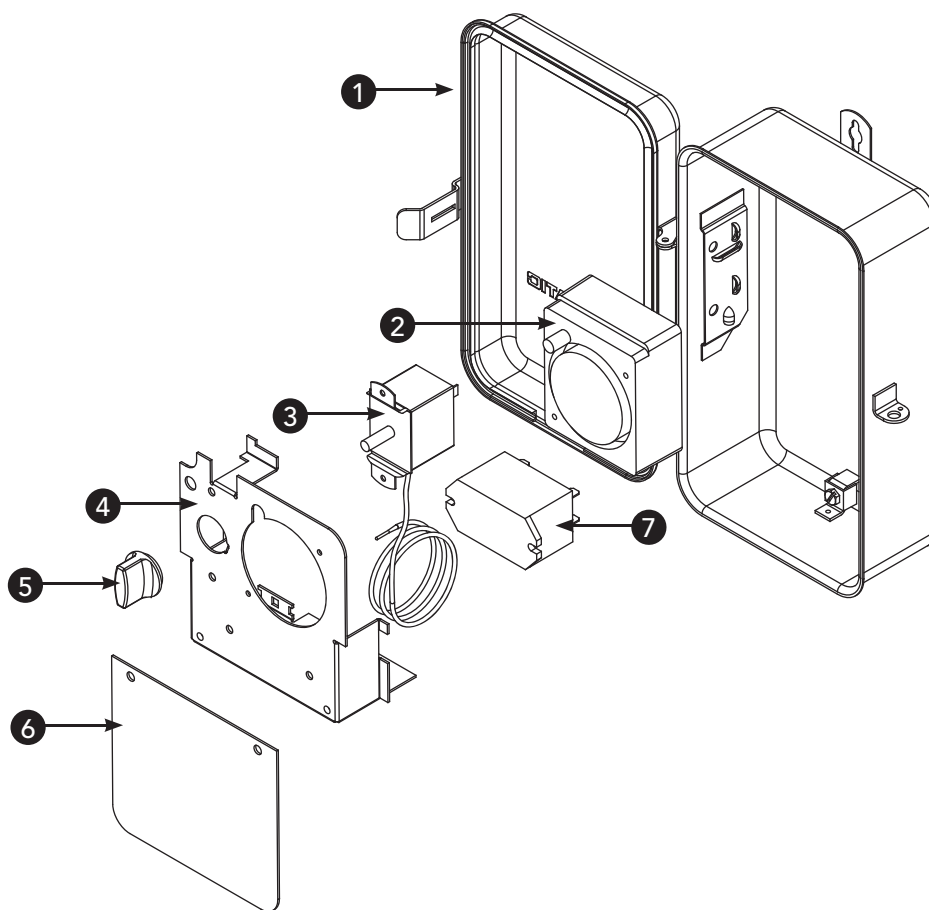

Genuine Pool & Spa Replacement Parts

REPLACEMENT PARTS - POOL/SPA CONTROLS

PF1000 Series Freeze Protection Controls

Model No.	Item No. 2	Item No. 4	Item No. 7
PF1102	None	24--00021	143T135
PF1102T	PB913M8K	24--00094-WWH	143T135
PF1103	None	24--00021	143T136
PF1103T	PB914M8K	24--00094-WWH	143T136

Item No.	Description	Part No.	Shipping Weight (lb.)	*List Price ($)
1	Enclosure	2T2485GA	3.0	83.69
2	Timer	See Table Above	0.5	30.09
3	Thermostat	178T24	1.0	50.16
4	Plate - Mech. Mounting	See Table Above	1.0	35.29
5	Knob - Thermostat	Part of item 3	-	
6	Plate Cover - Wiring Compartment	24--00057	1.0	14.82
7	Relay	See Table Above	0.5	45.98

* Prices are subject to change without notice