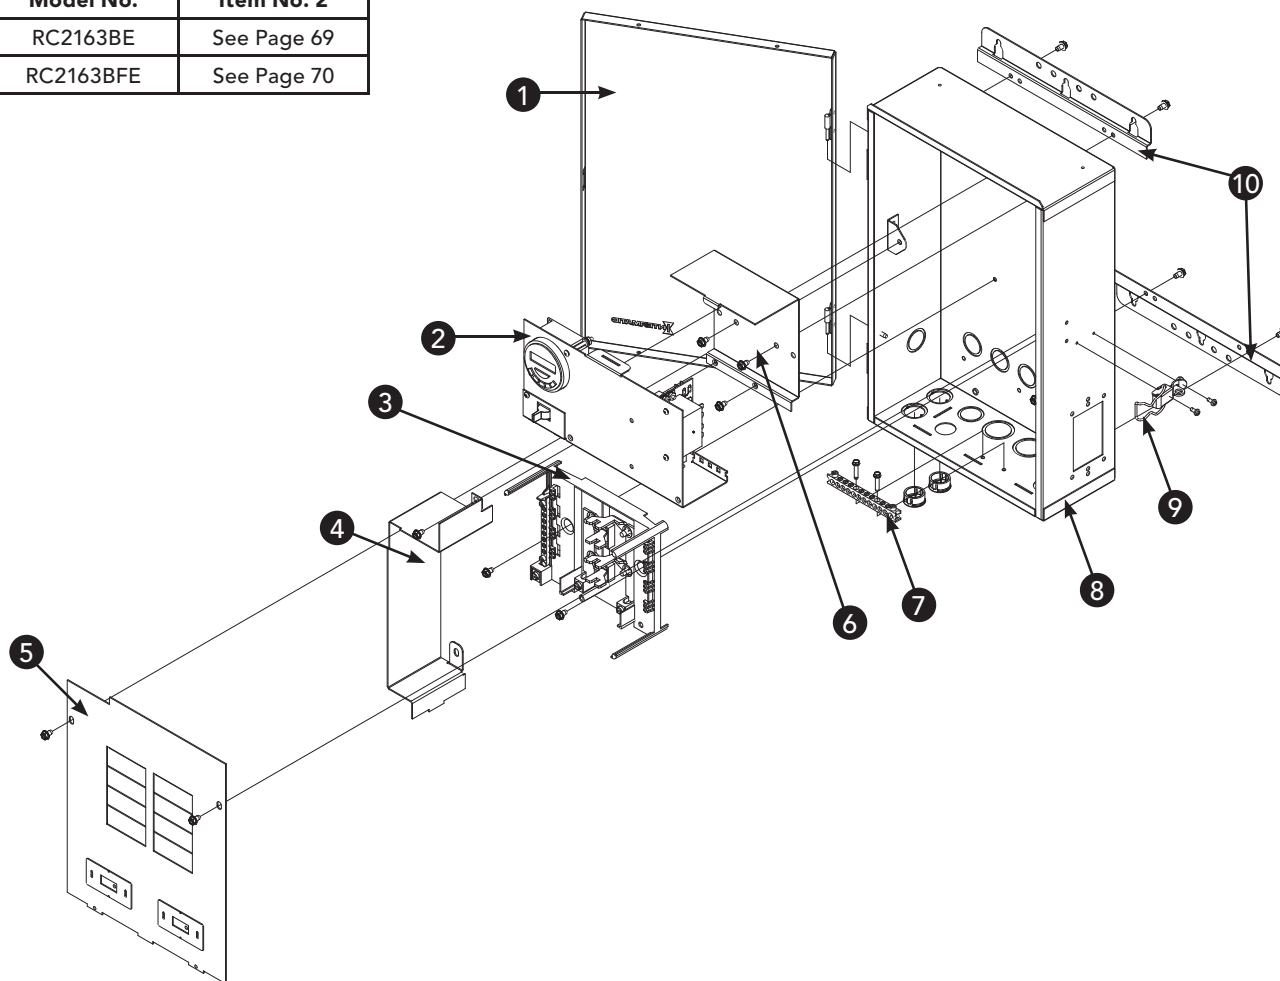

* Prices are subject to change without notice

Genuine Pool & Spa Replacement Parts

REPLACEMENT PARTS - POOL/SPA CONTROLS

RC2000BE Series Pool-to-Spa Control Panels

Model No.	Item No. 2
RC2163BE	See Page 69
RC2163BFE	See Page 70