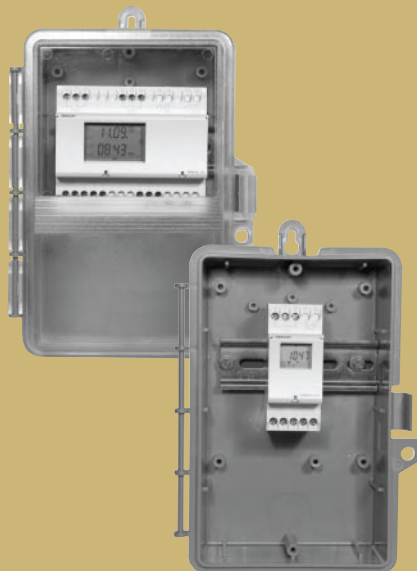

# Advanced Electronic Time Controls 1, 2, and 4 Channels

Talento 400/800 Series Ordering Data				
Grasslin/Intermatic Model	Voltage	Output	Channels	Programs
<b>Mechanism Only</b>				
TALENT0471-120	120VAC, 50/60Hz	16A SPDT	1	30
TALENT0891-24	24VAC/DC, 50/60Hz	16A SPDT	1	400
TALENT0891-120	120VAC, 50/60Hz	16A SPDT	1	400
TALENT0472-120	120VAC, 50/60Hz	16A SPDT	2	30
TALENT0892-24	24VAC/DC, 50/60Hz	16A SPDT	2	400
TALENT0892-120	120VAC, 50/60Hz	16A SPDT	2	400
TALENT0894-24	24VAC/DC, 50/60Hz	16A SPDT	4	400
TALENT0894-120	120VAC, 50/60Hz	16A SPDT	4	400
<b>NEMA 1 Indoor Enclosure</b>				
GMX471-I-120	120VAC, 50/60Hz	16A SPDT	1	30
GMX891-I-120	120VAC, 50/60Hz	16A SPDT	1	400
GMX472-I-120	120VAC, 50/60Hz	16A SPDT	2	30
GMX892-I-24	24VAC/DC, 50/60Hz	16A SPDT	2	400
GMX892-I-120	120VAC, 50/60Hz	16A SPDT	2	400
GMX894-I-24	24VAC/DC, 50/60Hz	16A SPDT	4	400
GMX894-I-120	120VAC, 50/60Hz	16A SPDT	4	400

## SRS 3800

### 7 Day, 8-Channel End Time Switch

**APPLICATION:** Time of day ON/OFF control of 8 circuits of HVAC systems, zone heating, industrial processes, alarm systems, lighting, fans, pumps or other loads in commercial, industrial, institutional, and agricultural facilities. A simple and effective energy management system for small and mid-sized office buildings, schools, banks, malls, and government buildings.

### Specifications:

- Input Voltage** – 120VAC 50/60 Hz
- Output Rating** – 10A Resistive @ 120~240VAC per channel
- Output Configuration:** 6 SPDT, 2 SPST (NO)
- Power Consumption:** 12VA
- Shortest Switching Time:** 1 minute
- Ambient Temperature:** 14°F to 122°F (-10°C to 50°C)
- Ambient Humidity:** 0 to 95% RH, non-condensing
- Manual 3-Way Override:** Auto-On-Off
- "ON" or "OFF" status indicator for each channel
- Wiring Connections:** Screw terminals, 12-24AWG
- Size:** 8.38 (213mm) x 7.08" (180mm) x 4.5" (114mm)